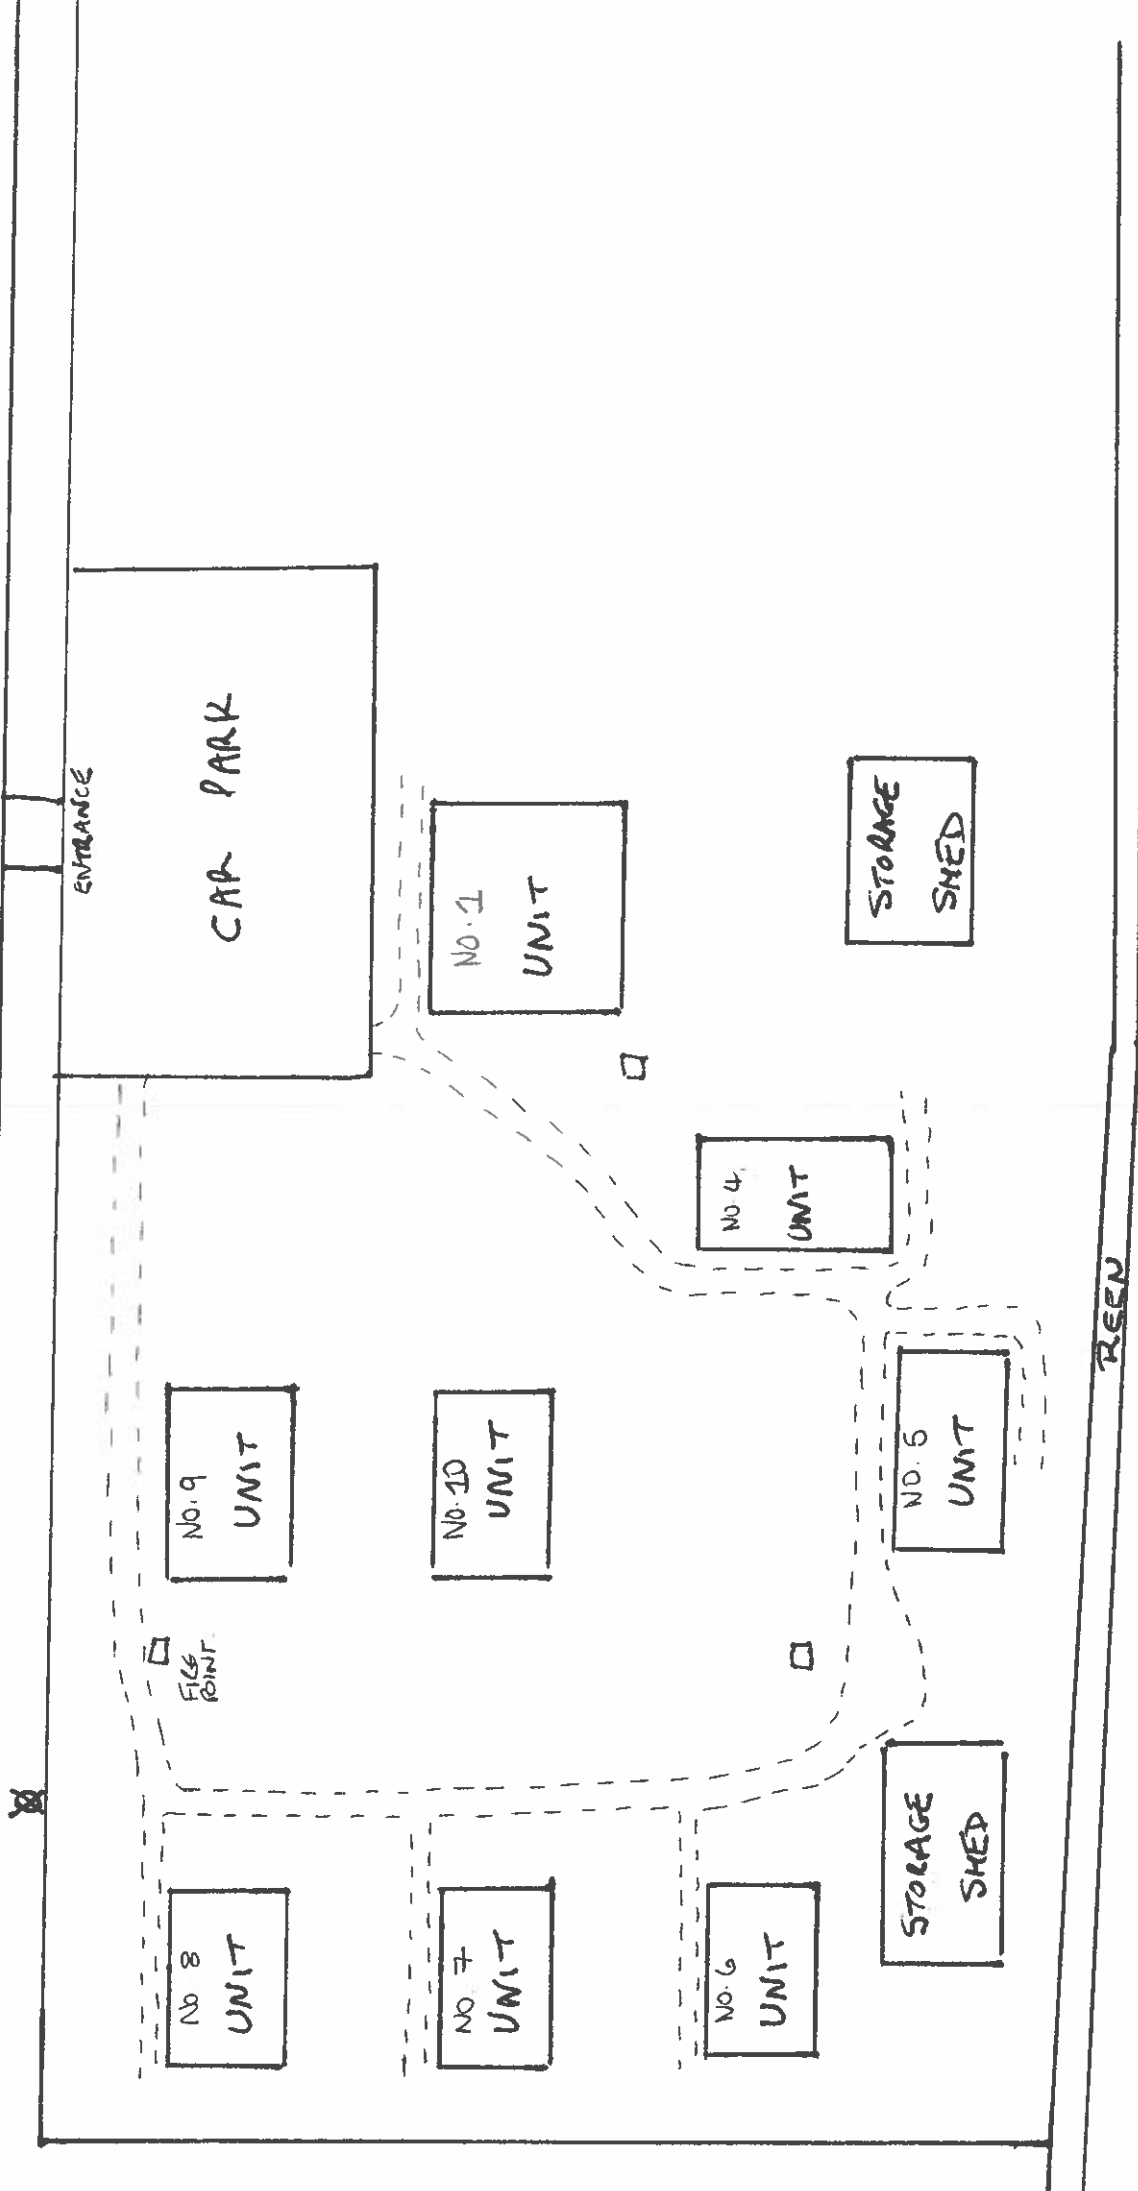

BROADSTREET COMMON

- FIRE POINTS:
- WATER STANDPIPES & HOSE REELS

X WELSH WATER METER