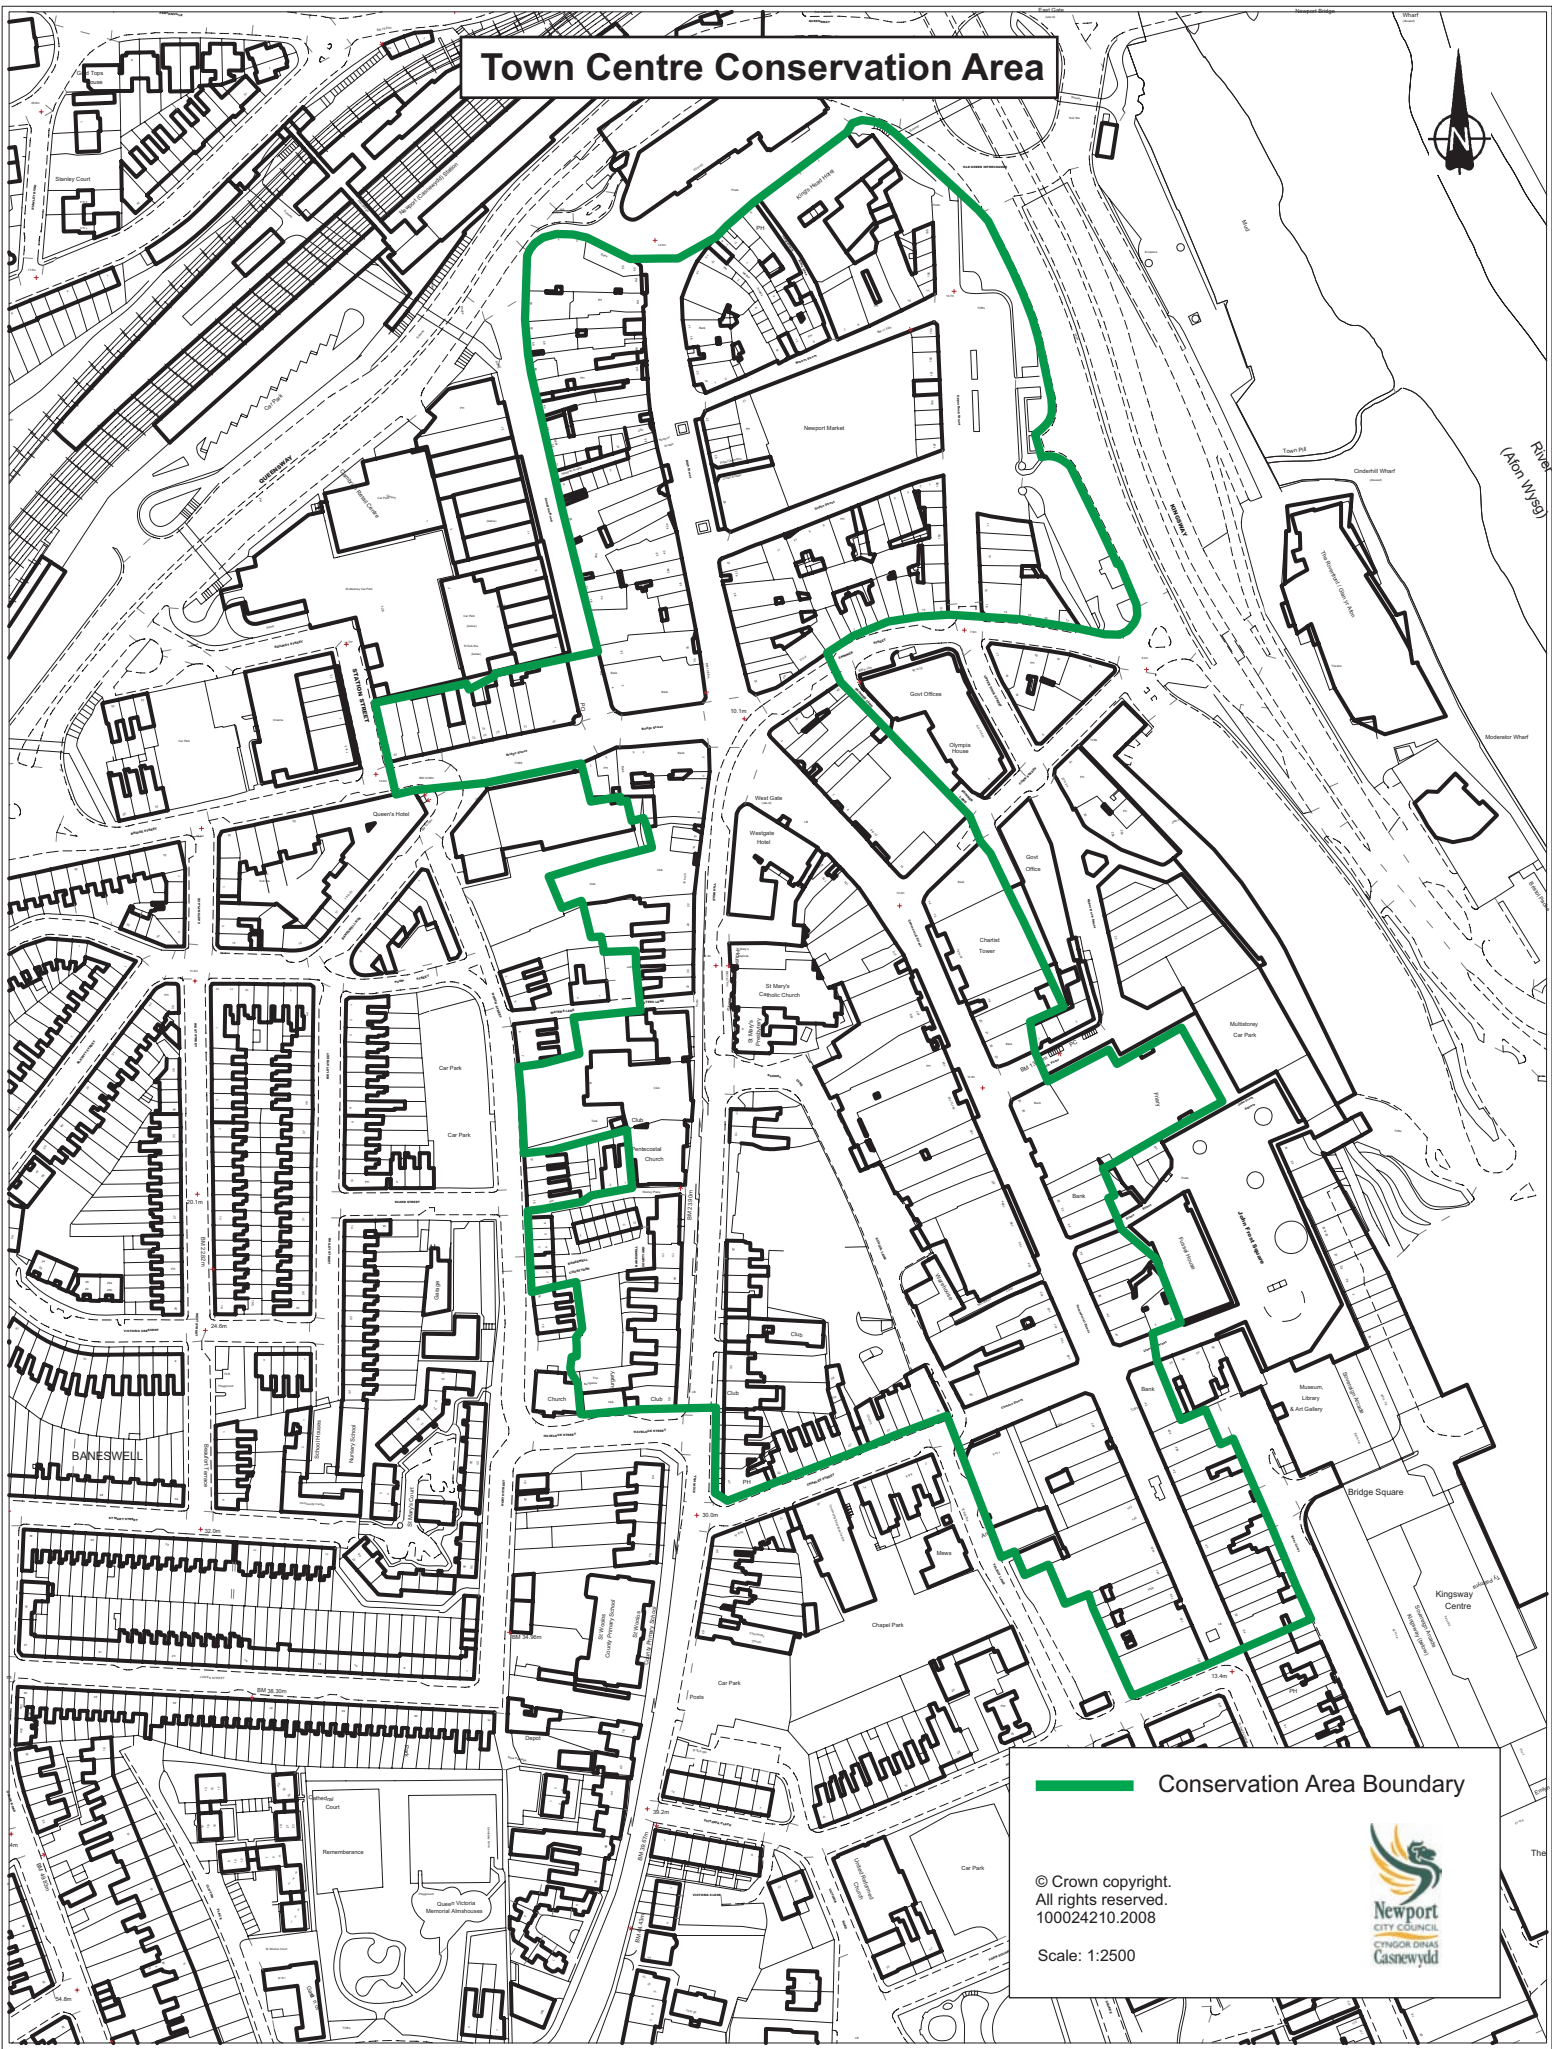

Town Centre Conservation Area

— Conservation Area Boundary

© Crown copyright.
All rights reserved.
100024210.2008

Scale: 1:2500