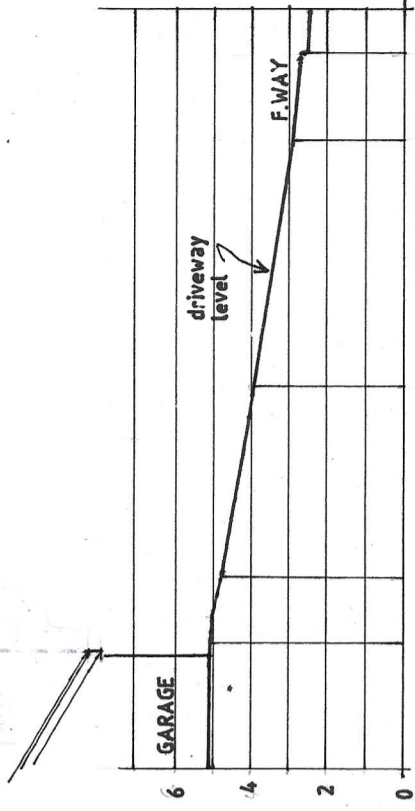

EXISTING SITE PLAN

SECTION Y-Y

SECTION Z-Z

SECTION X-X

SITE PLANS OF THE LAND AT - NO. 1 TRINITY VIEW,
 CAERLEON, NEWPORT, S. WALES. NP18 3SU SCALE - 1:200 AT A3

TOPOGRAPHICAL SURVEY OF SITE AT N° 1 TRINITY
 VIEW CAERLEON NEWPORT NP18 3SU
 EXISTING SITE PLAN & SECTIONS DRG. REF. 101