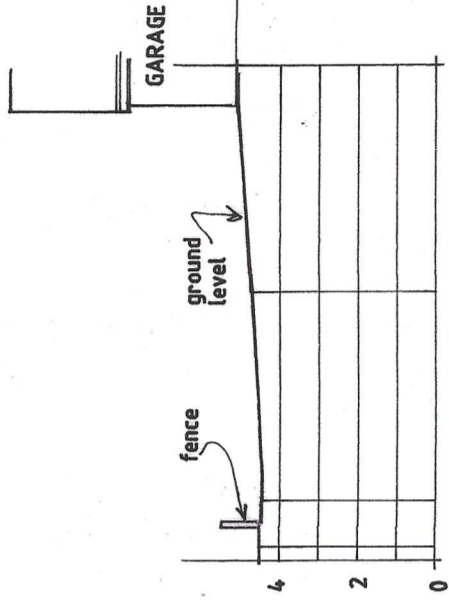

EXISTING SITE PLAN

SECTION Y-Y

SECTION Z-Z

SECTION X-X

SITE PLANS OF THE LAND AT - NO. 1 TRINITY VIEW,
 CAERLEON, NEWPORT, S. WALES. NP18 3SU SCALE - 1:200 AT A3

TOPOGRAPHICAL SURVEY OF SITE AT N° 1 TRINITY
 VIEW CAERLEON NEWPORT NP18 3SU
 EXISTING SITE PLAN & SECTIONS DRG. REF. 101