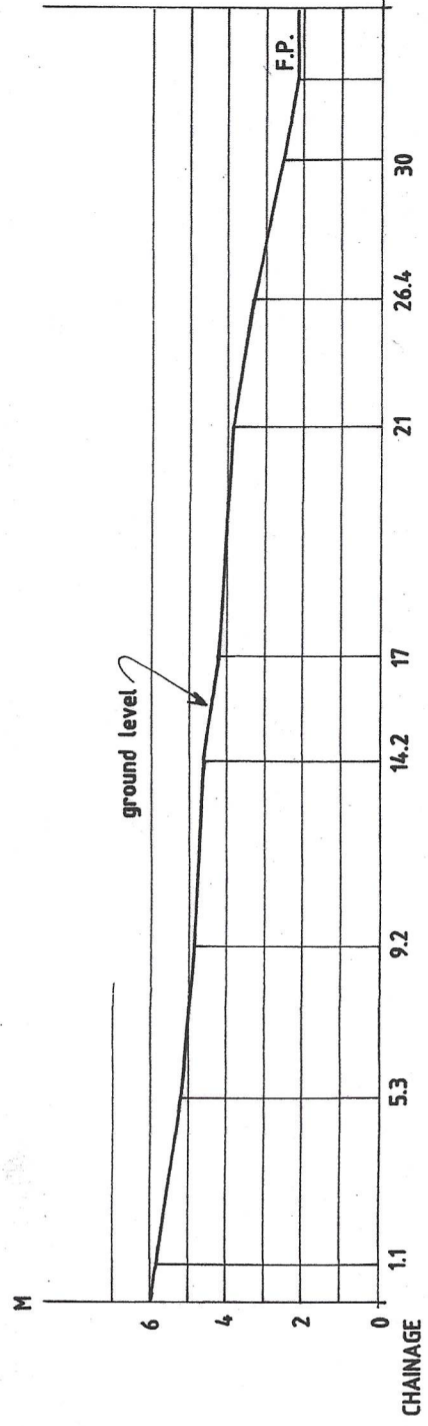

EXISTING SITE PLAN

SECTION Y-Y

SECTION Z-Z

SECTION X-X

SITE PLANS OF THE LAND AT - NO. 1 TRINITY VIEW,
 CAERLEON, NEWPORT, S. WALES. NP18 3SU SCALE - 1:200 AT A3

TOPOGRAPHICAL SURVEY OF SITE AT N° 1 TRINITY
 VIEW CAERLEON NEWPORT NP18 3SU
 EXISTING SITE PLAN & SECTIONS DRG. REF. 101