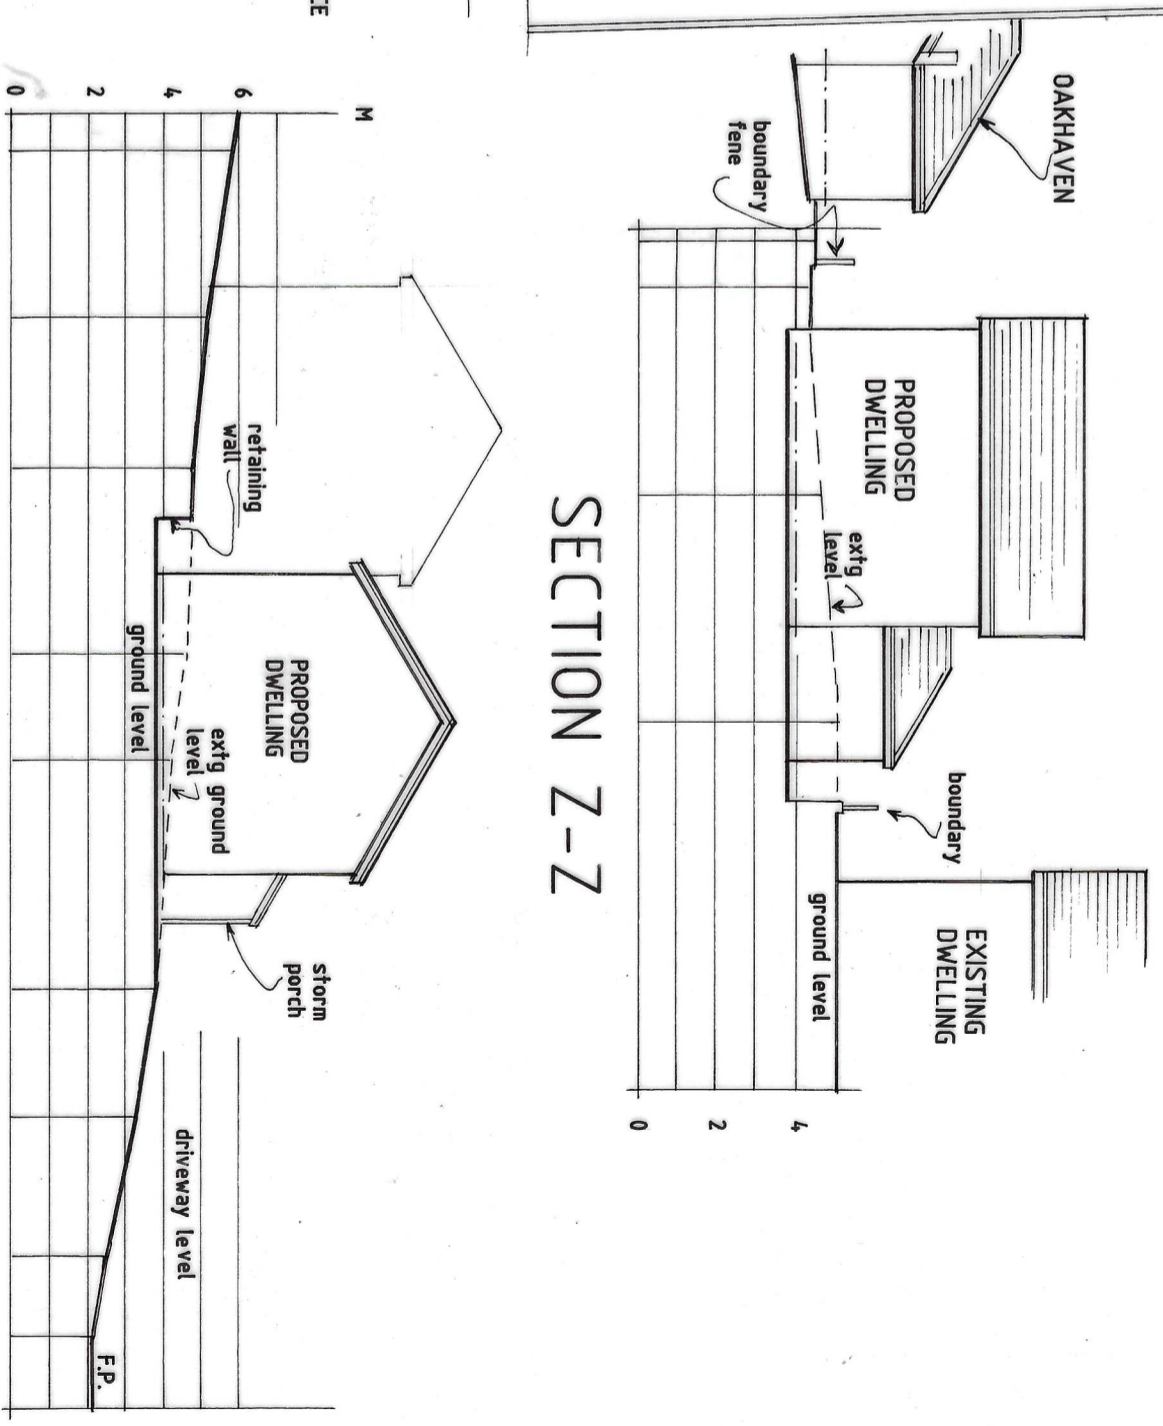

PROPOSED SITE PLAN

SECTION X-X

JUNE 2025. SCALE-1:200 AT A3

PROPOSED DWELLING ADJ. - 1, TRINITY VIEW, CAERLEON, NEWPORT, NP18 3SU.
 PROPOSED SITE PLAN & SECTIONS. DRWG. REF. 102B