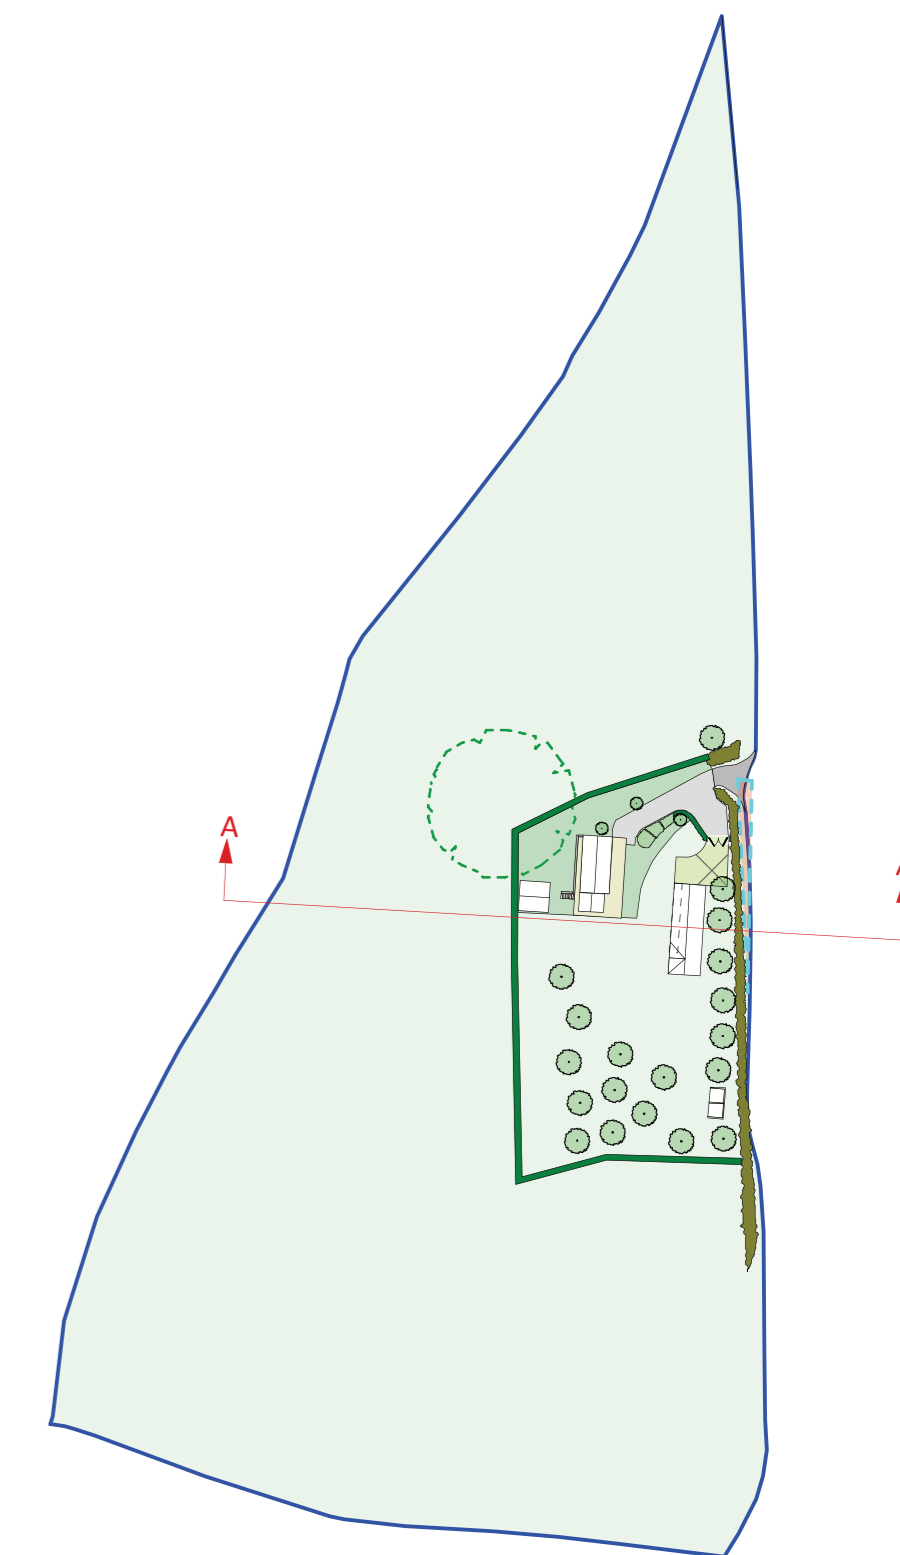

EXISTING SECTION AA

EXISTING SECTION AA

Site: Land North of Rock Cottage	Drawing No. TG2203-28	Project No. TG2203	Drawn. SG		Ty Green Ltd. Tel: 07427657573 spence@tygreen.co.uk www.tygreen.co.uk Cefn Llogell Farm, Newport, NP10 8TR
Title: Site sections	Scale at A2 1:200	Date June 2024	Revision. -		