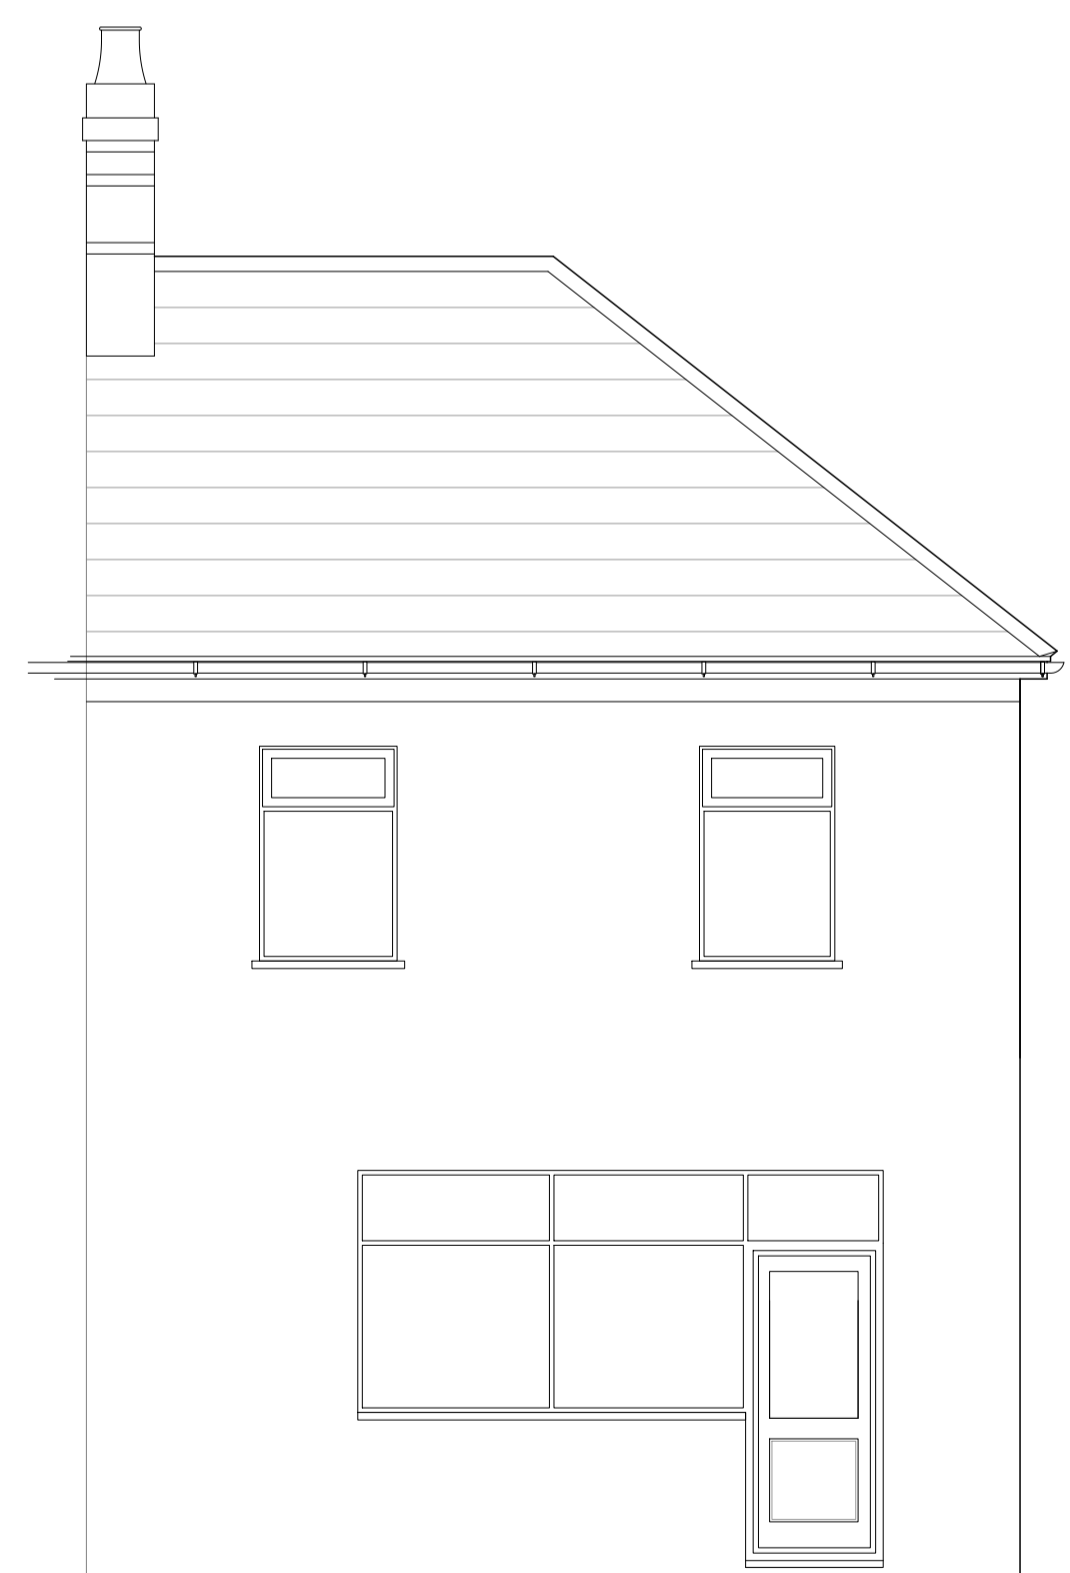

Side Elevation
North-West Facing

Rear Elevation
South-West Facing

Side Elevation/Section
South-East Facing

Front Elevation
North-East Facing

PROJECT:
47 Duckpool Road

TITLE:
Existing Elevations

SCALE: 1:50 @ A1 DATE: Nov' 2025 DRAWN BY: JM

DRAWING NUMBER: 4430.PL.04 REVISION: A