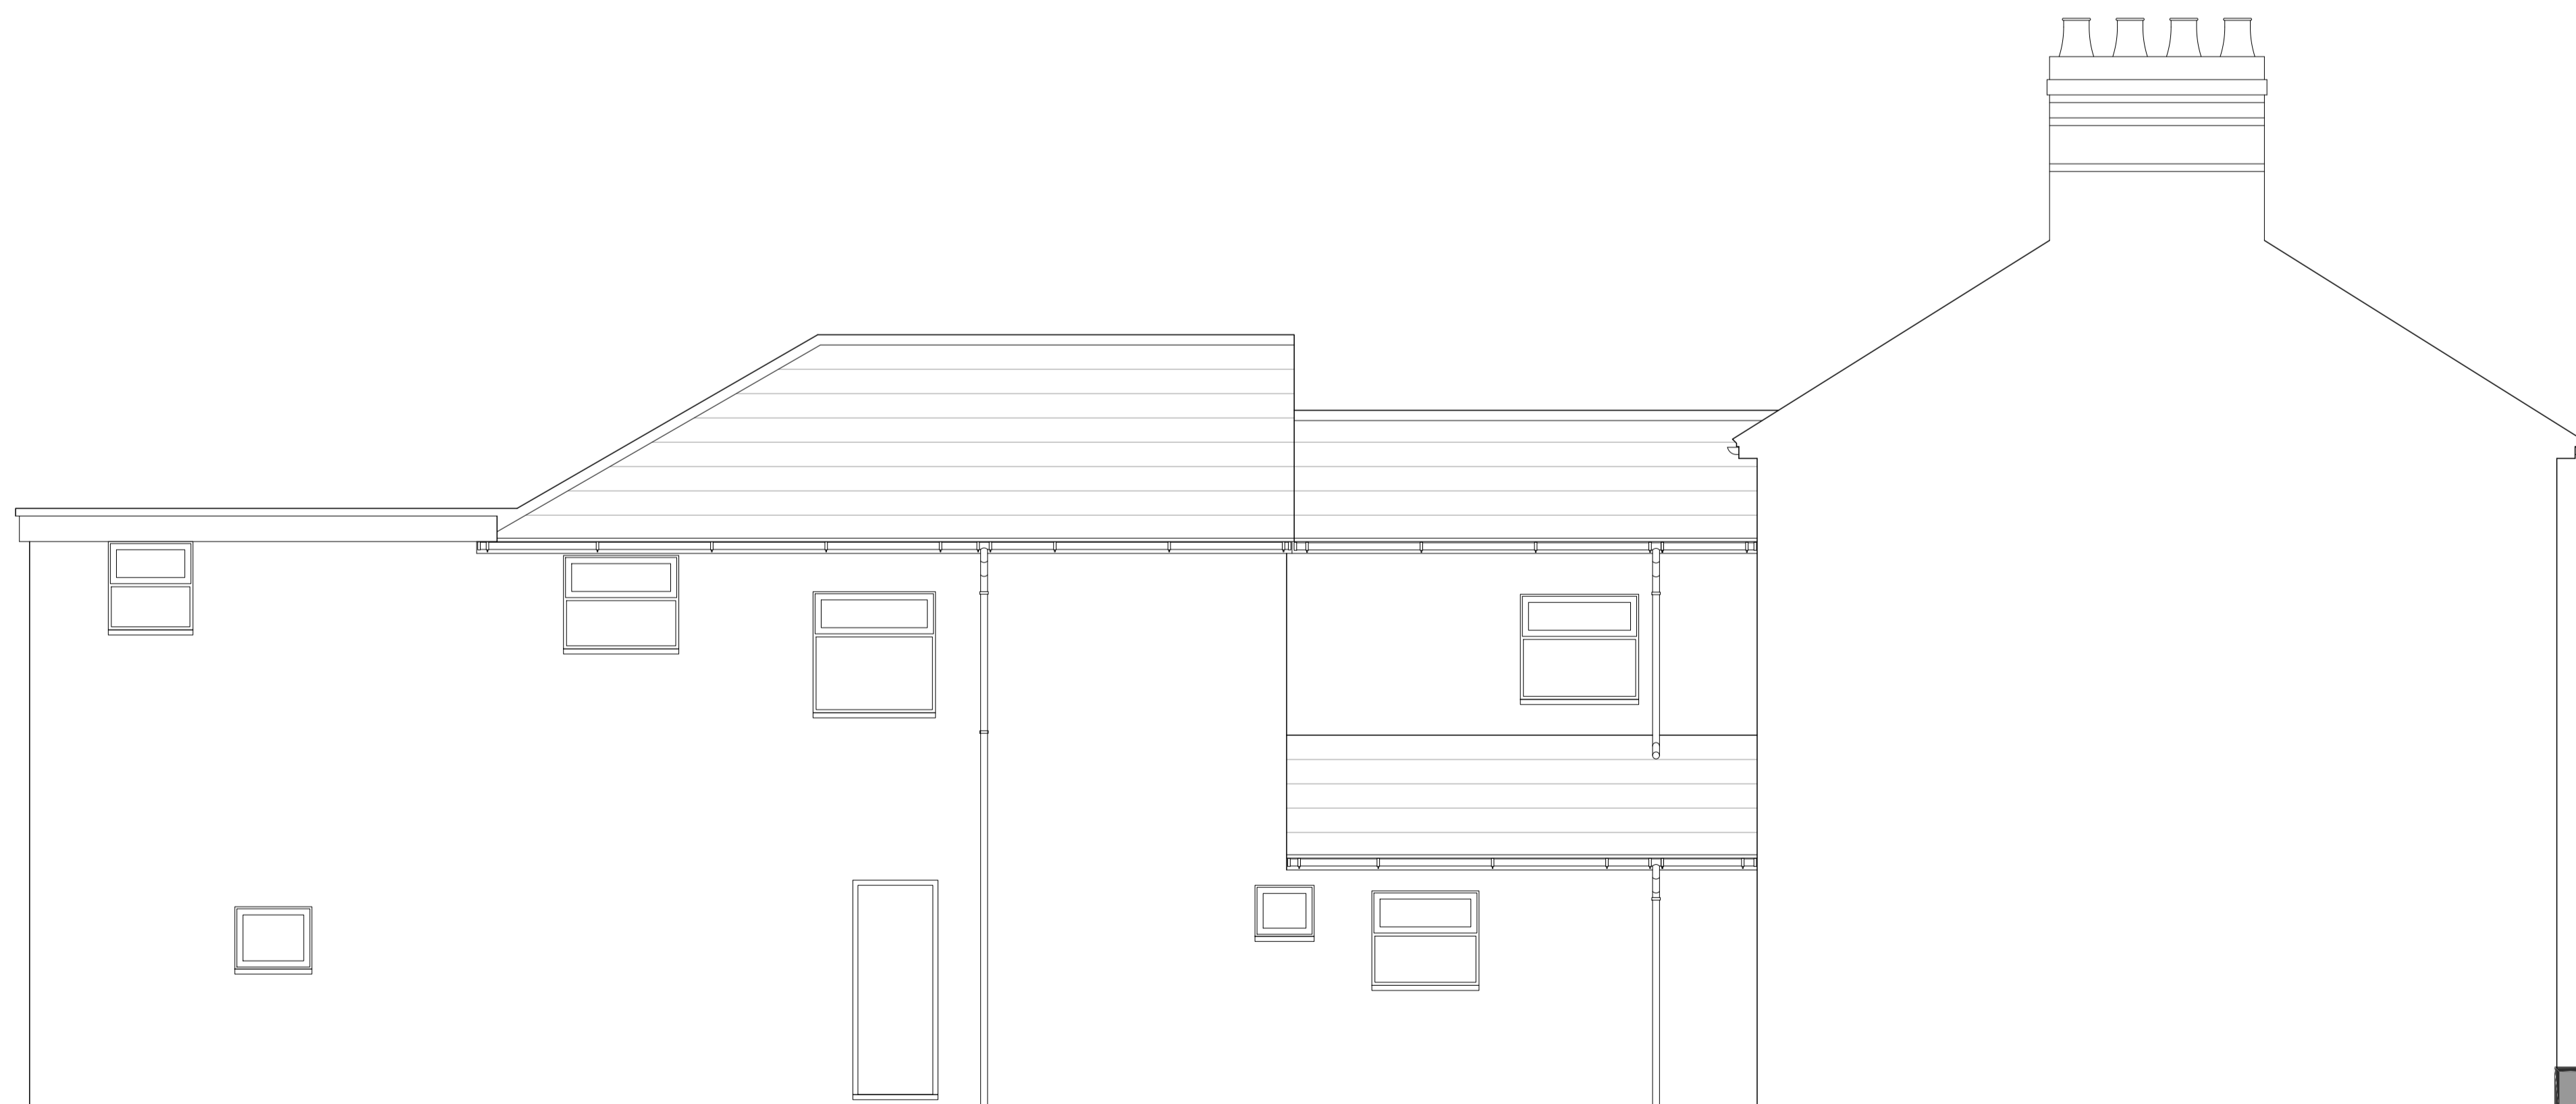

Side Elevation
North-West Facing

Rear Elevation
South-West Facing

Side Elevation/Section
South-East Facing

Front Elevation
North-East Facing

PROJECT:
47 Duckpool Road

TITLE:
Existing Elevations

SCALE: 1:50 @ A1 DATE: Nov' 2025 DRAWN BY: JM

DRAWING NUMBER: 4430.PL.04 REVISION: A