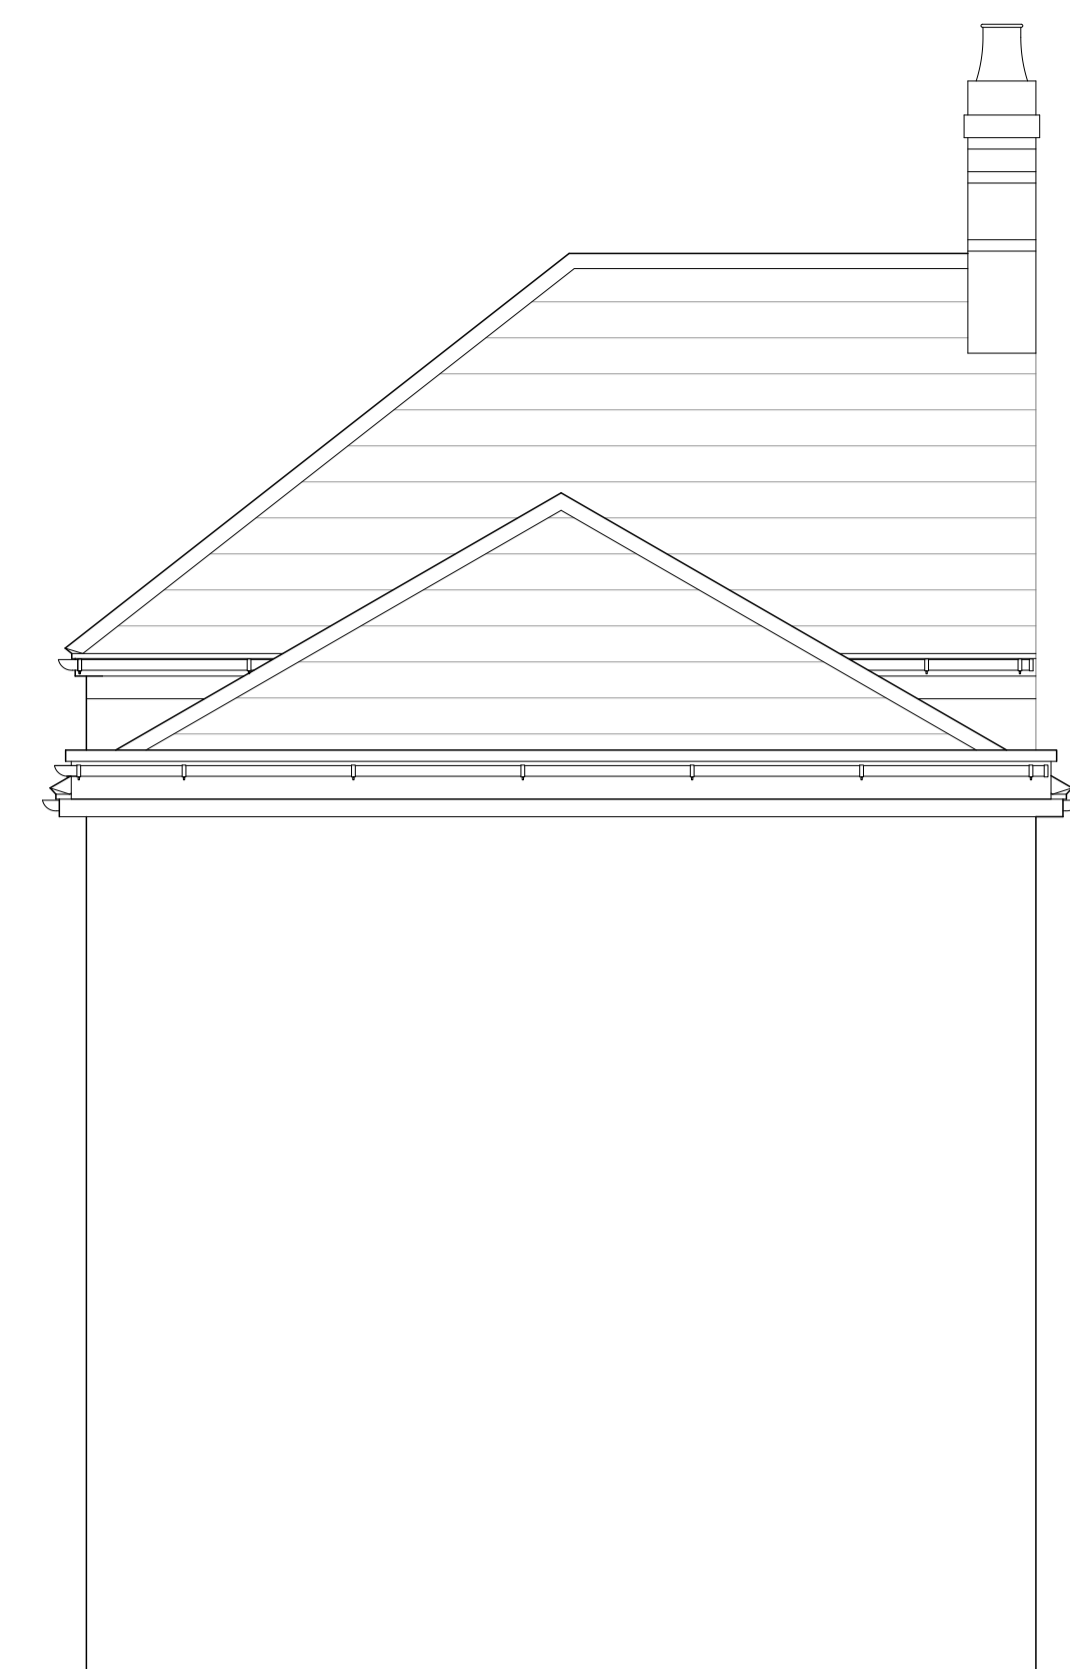

Side Elevation
North-West Facing

Rear Elevation
South-West Facing

Side Elevation/Section
South-East Facing

Front Elevation
North-East Facing

PROJECT:
47 Duckpool Road

TITLE:
Existing Elevations

SCALE: 1:50 @ A1 DATE: Nov' 2025 DRAWN BY: JM

DRAWING NUMBER: 4430.PL.04 REVISION: A