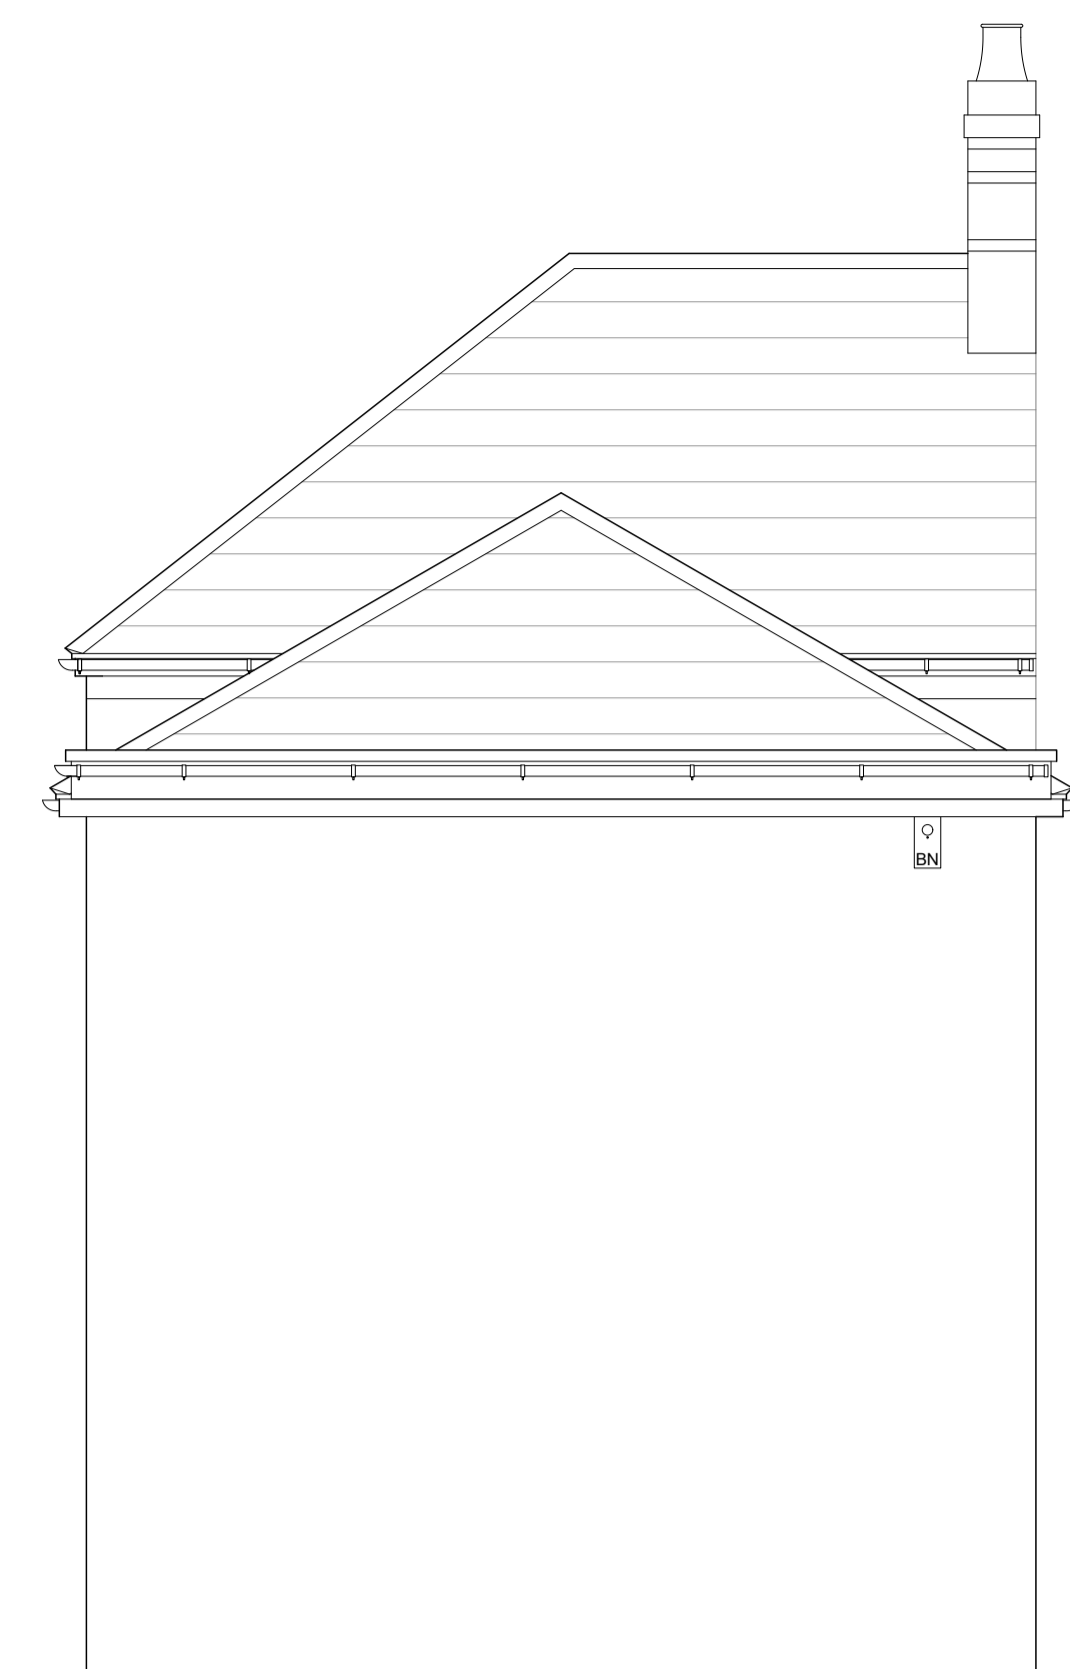

Elevation Key
 BN Bird Nesting Box

Side Elevation
 North-West Facing

Rear Elevation
 South-West Facing

Side Elevation/Section
 South-East Facing

Front Elevation
 North-East Facing

PROJECT:
 47 Duckpool Road

TITLE:
 Proposed Elevations

SCALE: 1:50 @ A1	DATE: Nov' 2025	DRAWN BY: JM
DRAWING NUMBER: 4430.PL.06	REVISION: B	