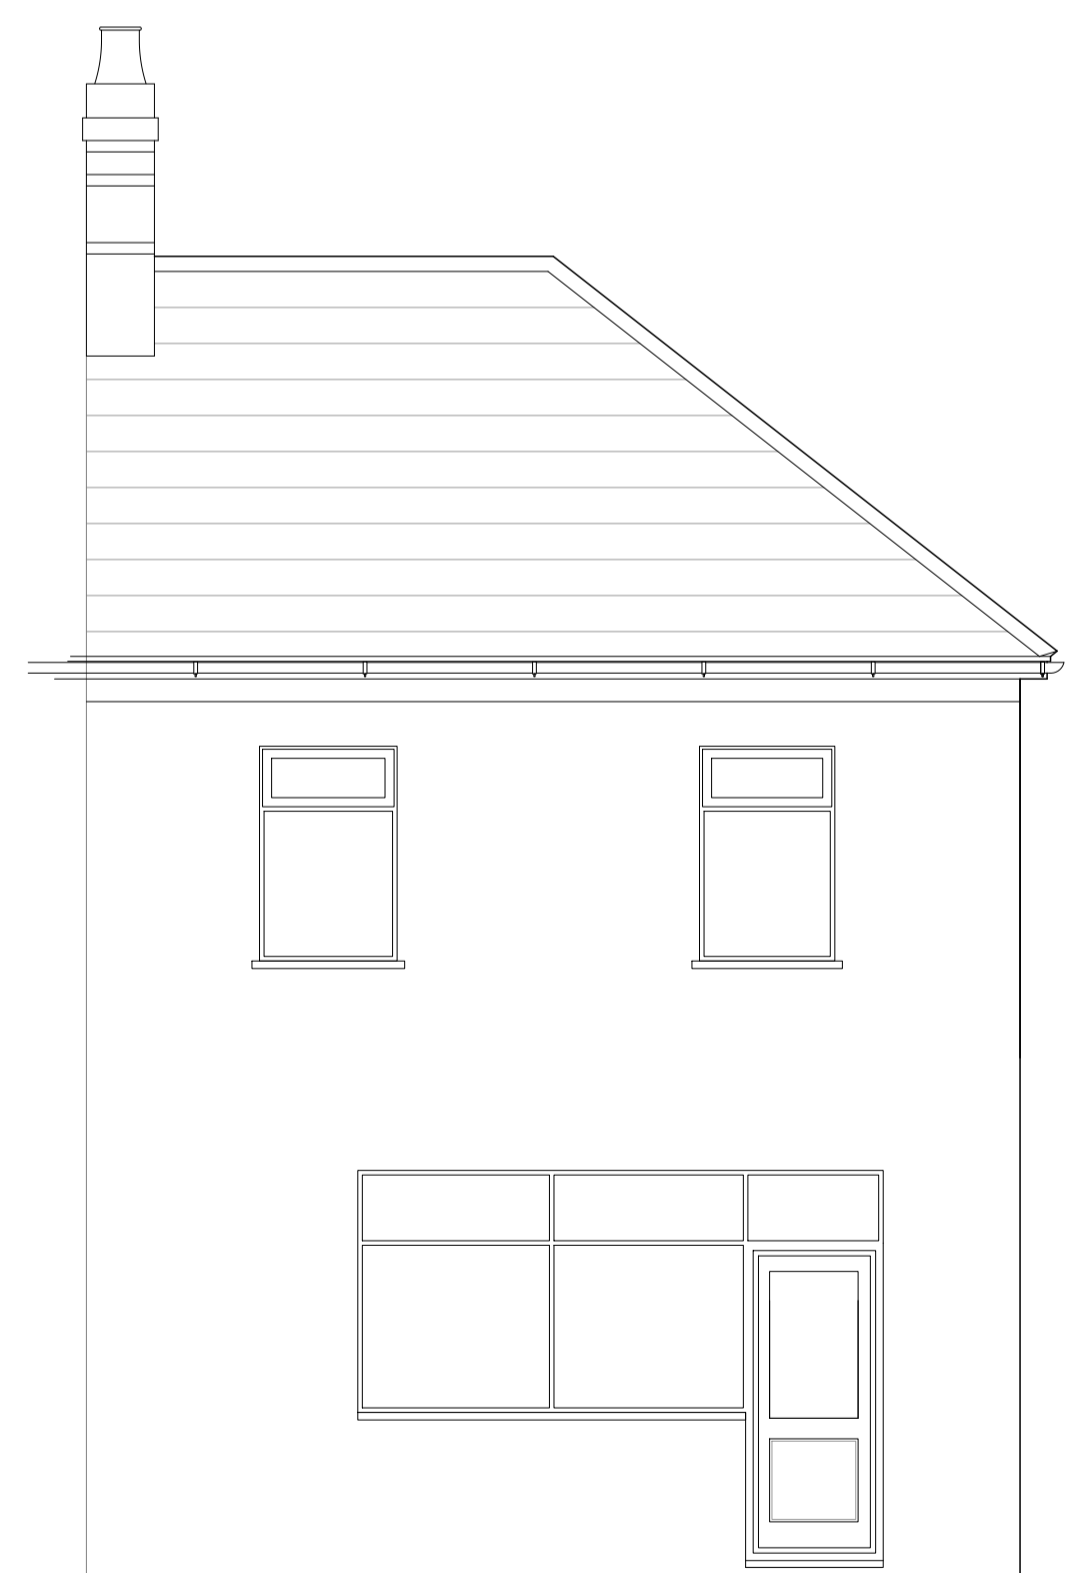

Elevation Key
 BN Bird Nesting Box

Side Elevation
 North-West Facing

Rear Elevation
 South-West Facing

Side Elevation/Section
 South-East Facing

Front Elevation
 North-East Facing

PROJECT:
 47 Duckpool Road

TITLE:
 Proposed Elevations

SCALE: 1:50 @ A1	DATE: Nov' 2025	DRAWN BY: JM
DRAWING NUMBER: 4430.PL.06	REVISION: B	