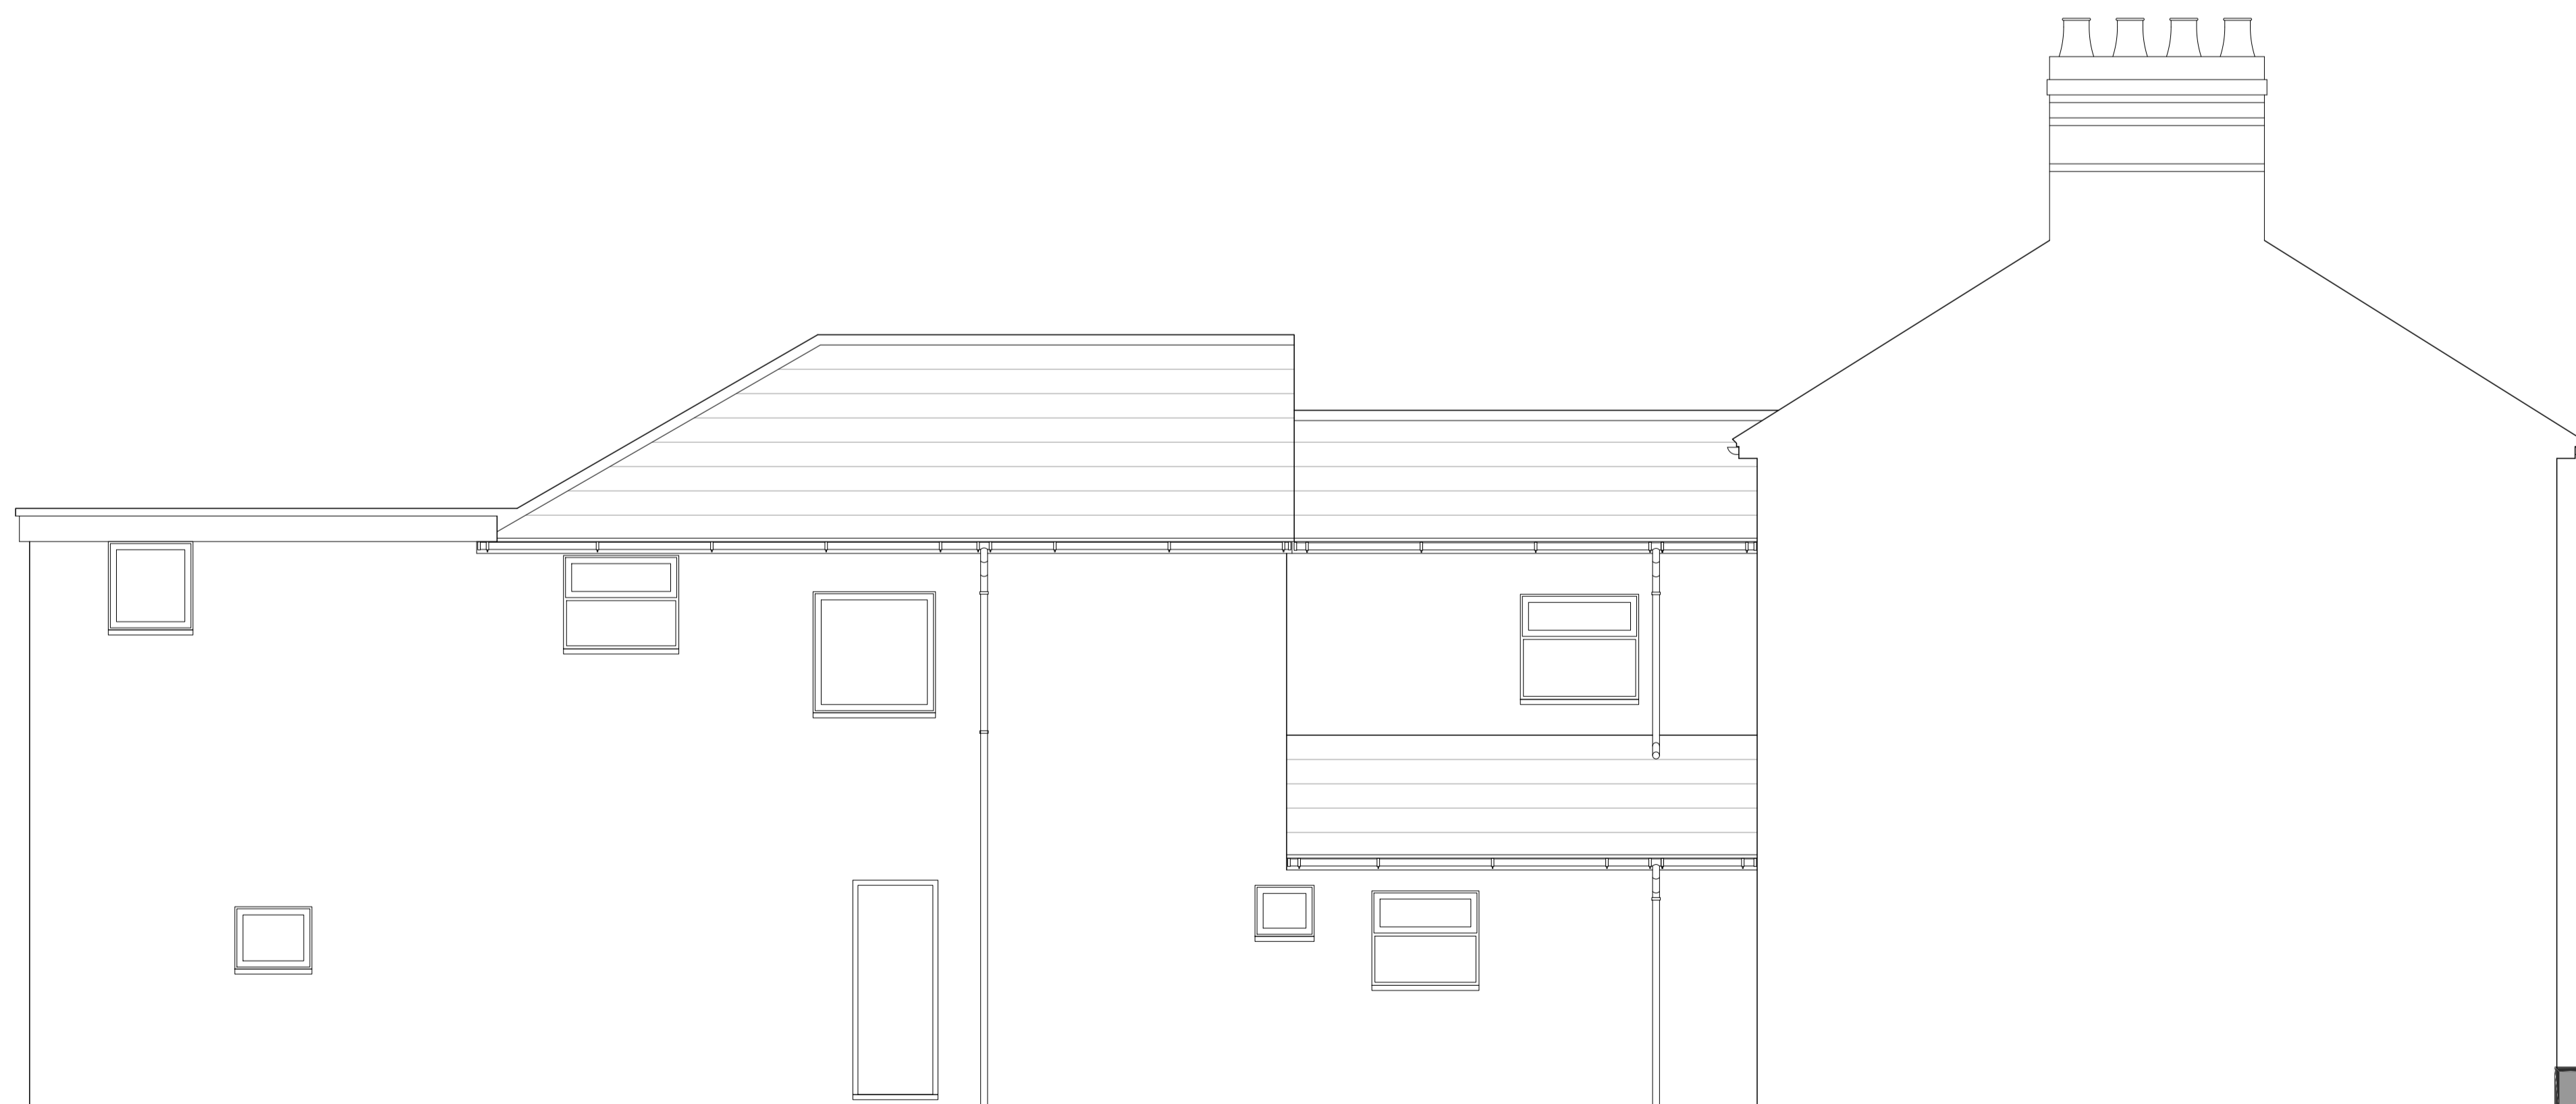

Elevation Key
 BN Bird Nesting Box

Side Elevation
 North-West Facing

Rear Elevation
 South-West Facing

Side Elevation/Section
 South-East Facing

Front Elevation
 North-East Facing

PROJECT:
 47 Duckpool Road

TITLE:
 Proposed Elevations

SCALE: 1:50 @ A1	DATE: Nov' 2025	DRAWN BY: JM
DRAWING NUMBER: 4430.PL.06	REVISION: B	