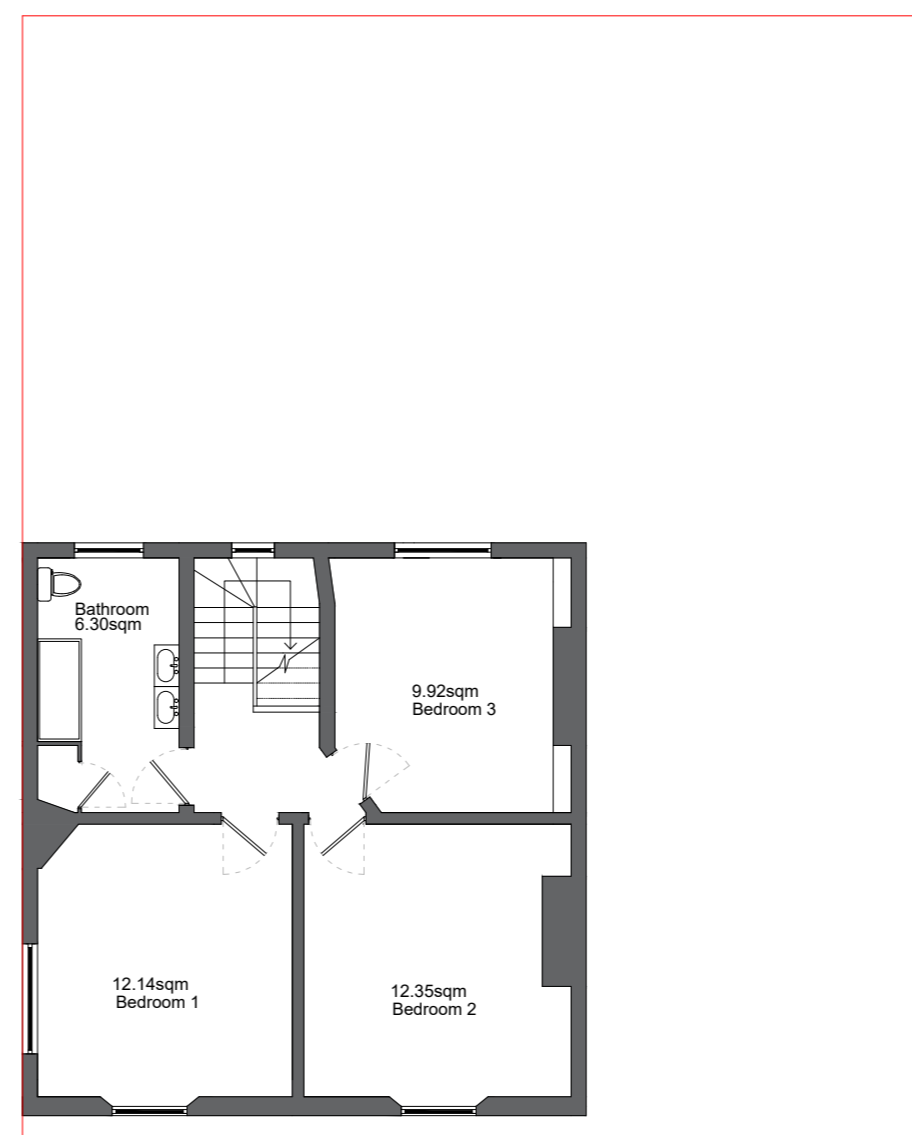

Boundaries of the site

Cellar

Ground Floor

First Floor

Second Floor

**HarveyBowes**  
GROUP

Howard Bowes

JOB TITLE:

133 Stow Hill, Newport  
Existing floor plans

DATE:

1:100 @A2

DATE:

25/11/2024

REVISION:

B

DRAWN BY: