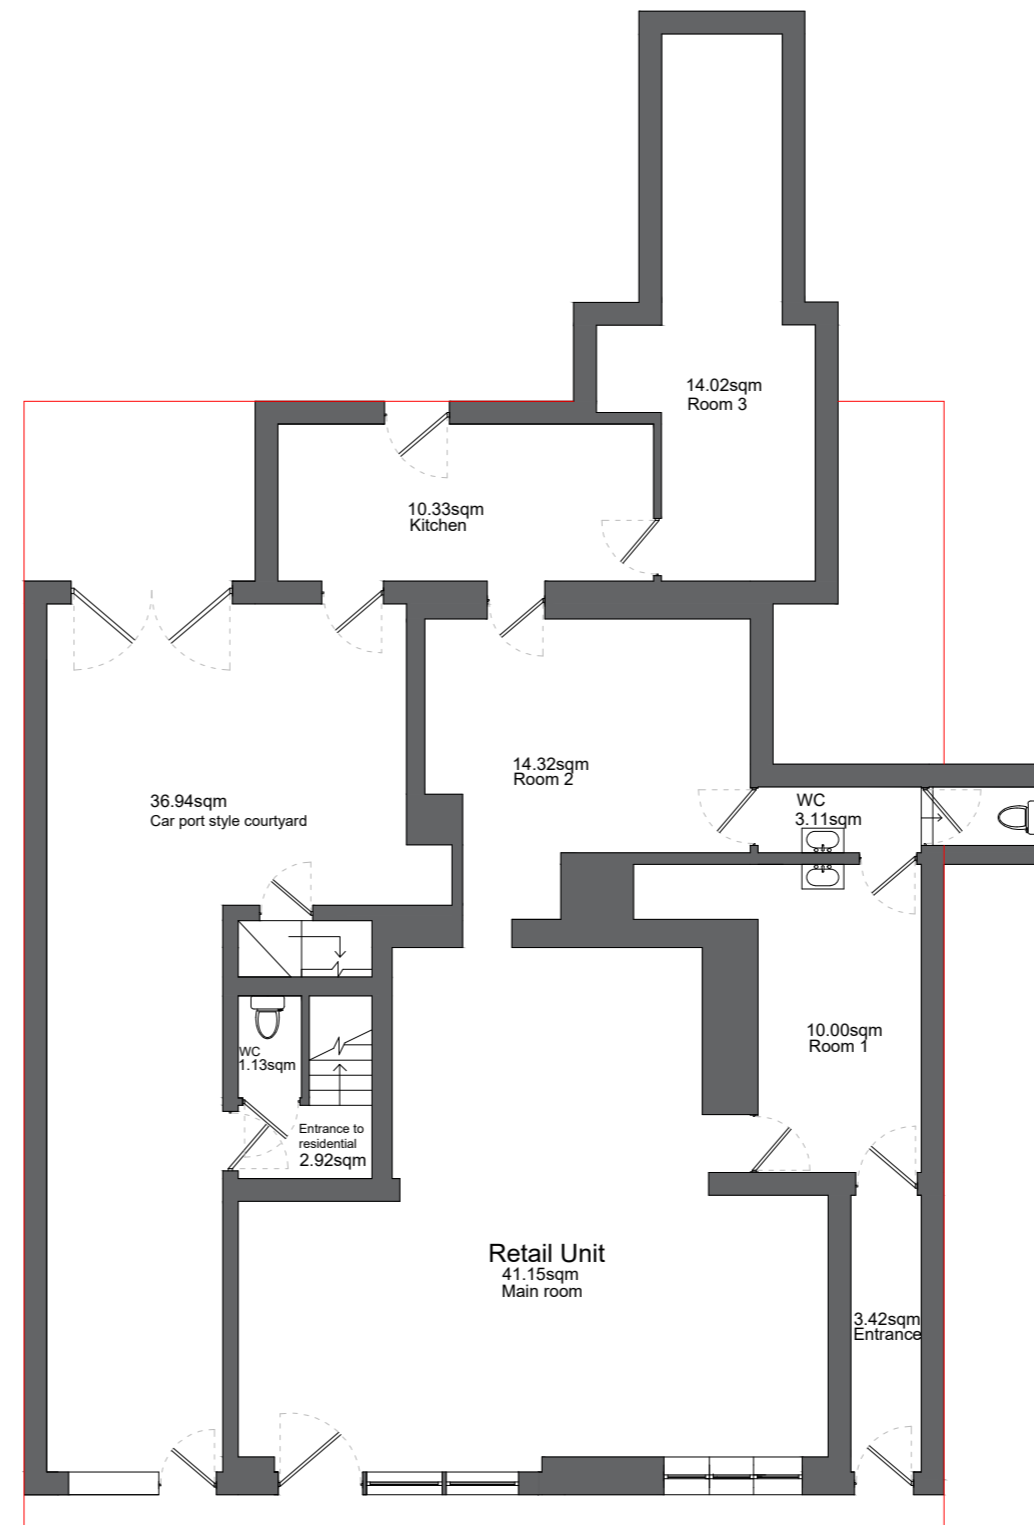

Boundaries of the site

Cellar

Ground Floor

First Floor

Second Floor

**HarveyBowes**  
GROUP

Howard Bowes

JOB TITLE:

133 Stow Hill, Newport  
Existing floor plans

DATE:

1:100 @A2

DATE:

25/11/2024

REVISION:

B

DRAWN BY: