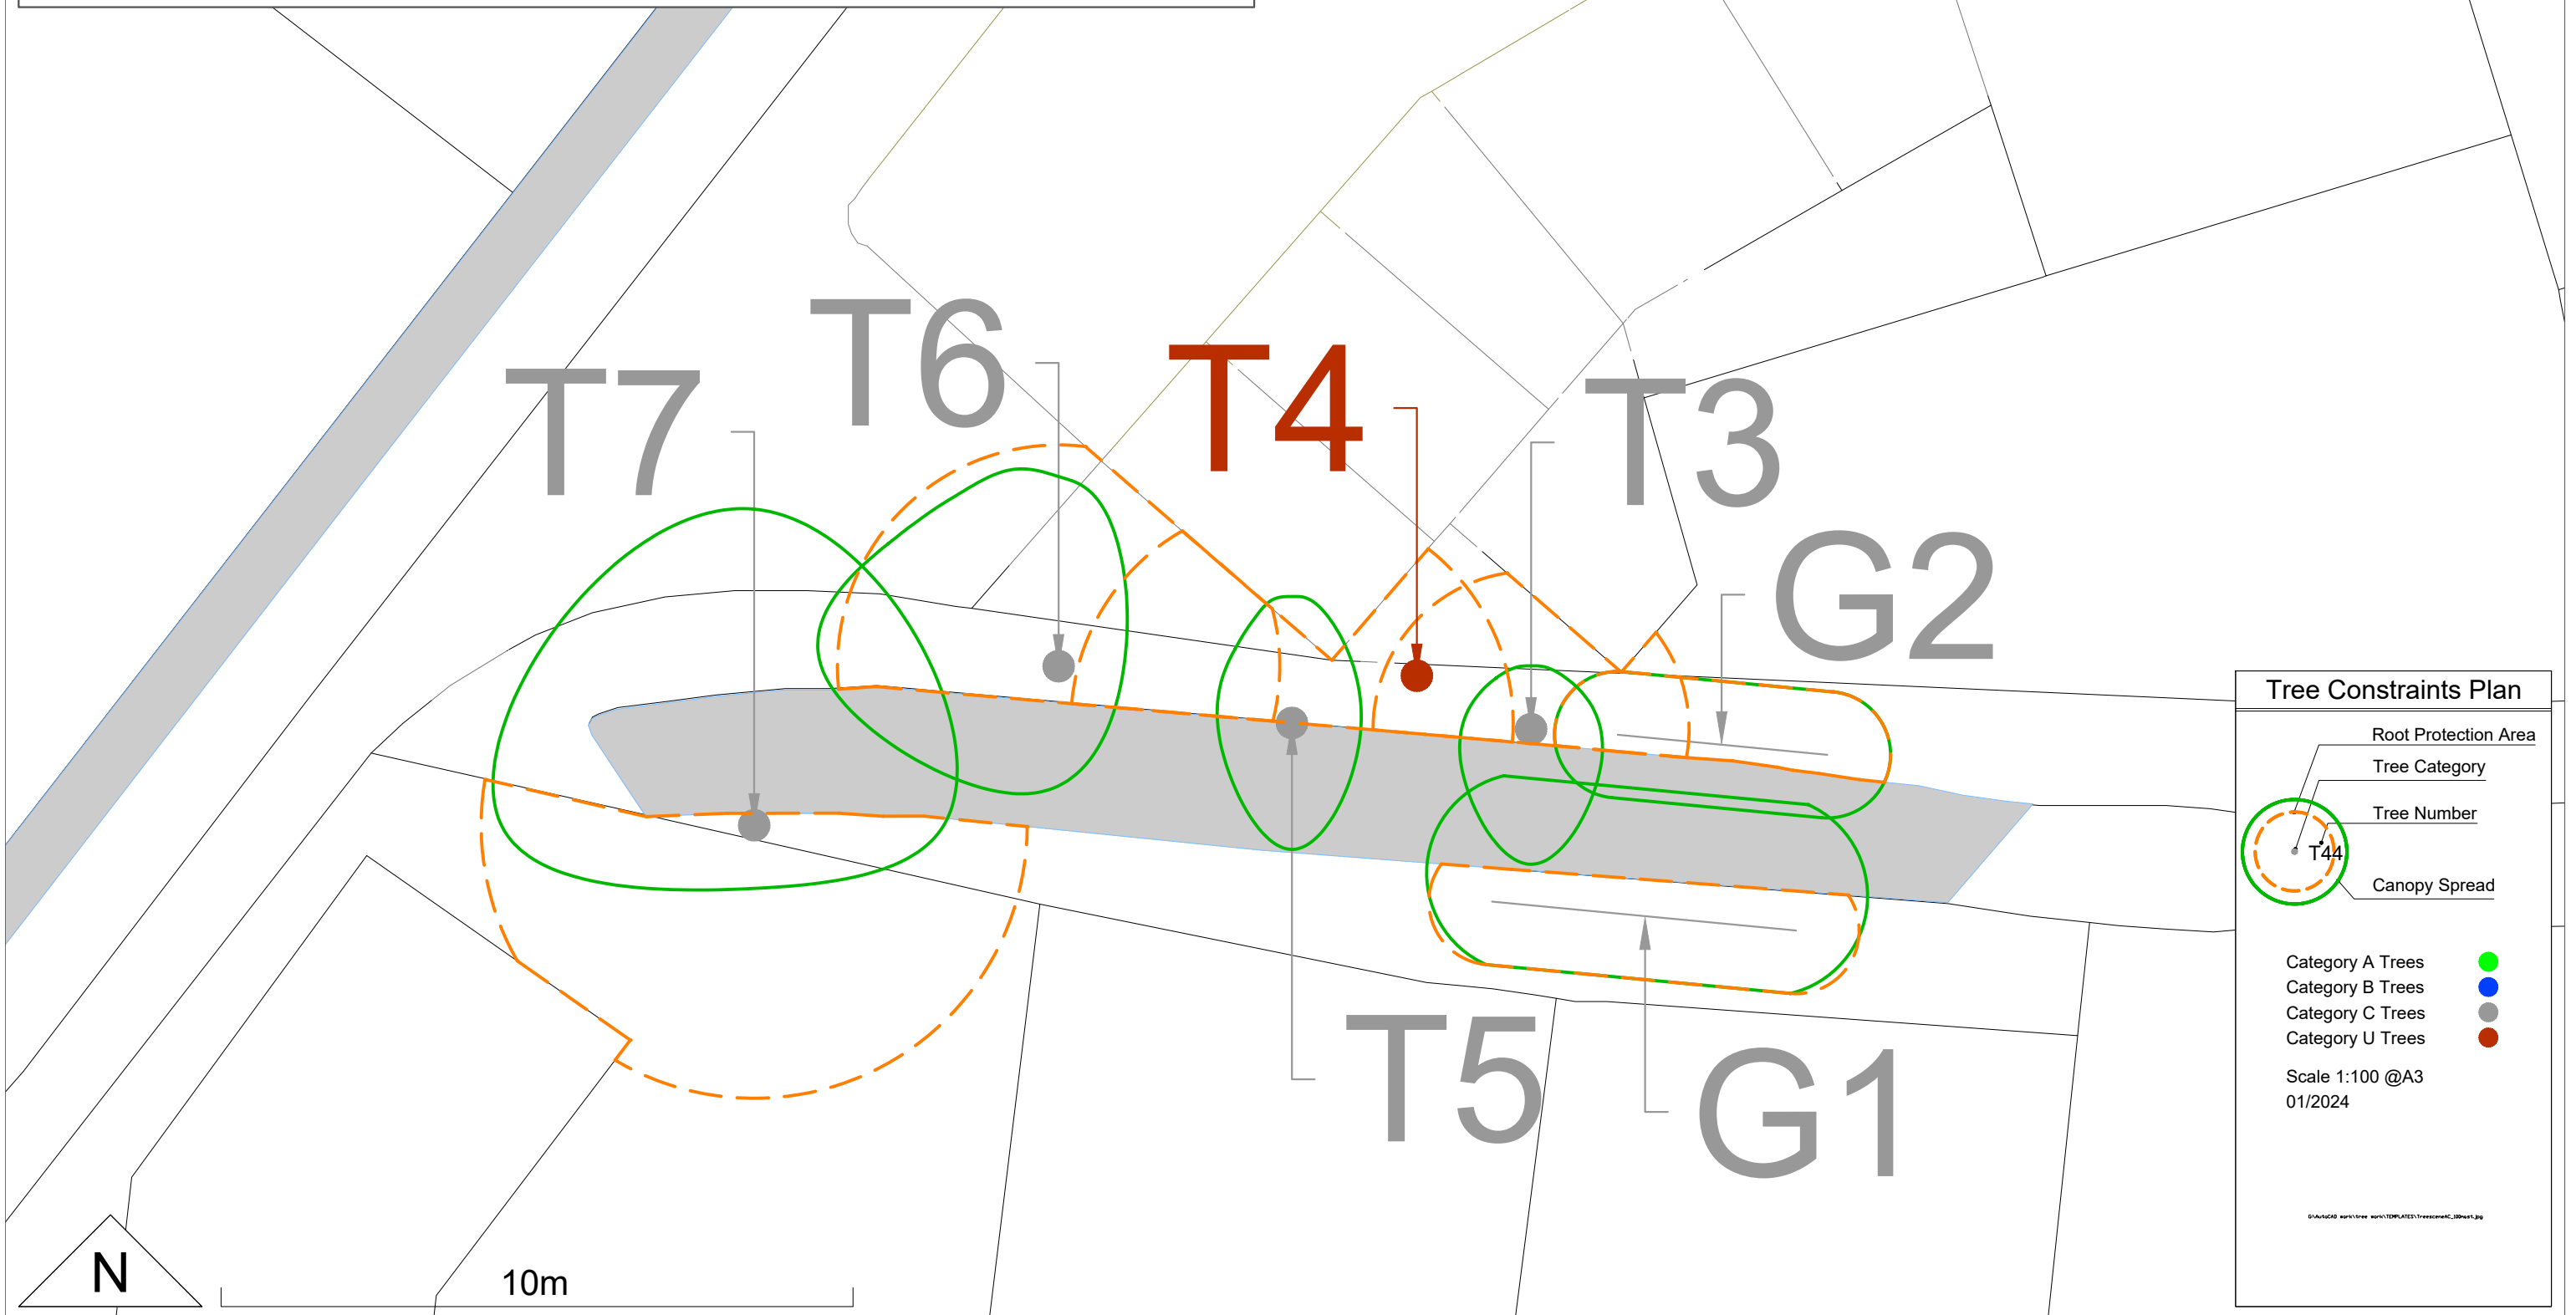

Plot Next to 10 Thompson Ave Liswerry, Newport

Tree Constraints Plan

Tree Constraints Plan

- Root Protection Area
- Tree Category
- Tree Number
- Canopy Spread

T44

- Category A Trees ●
- Category B Trees ●
- Category C Trees ●
- Category U Trees ●

Scale 1:100 @A3
01/2024

© AutoCAD 2017 tree symbol template treeconstraints.dwg