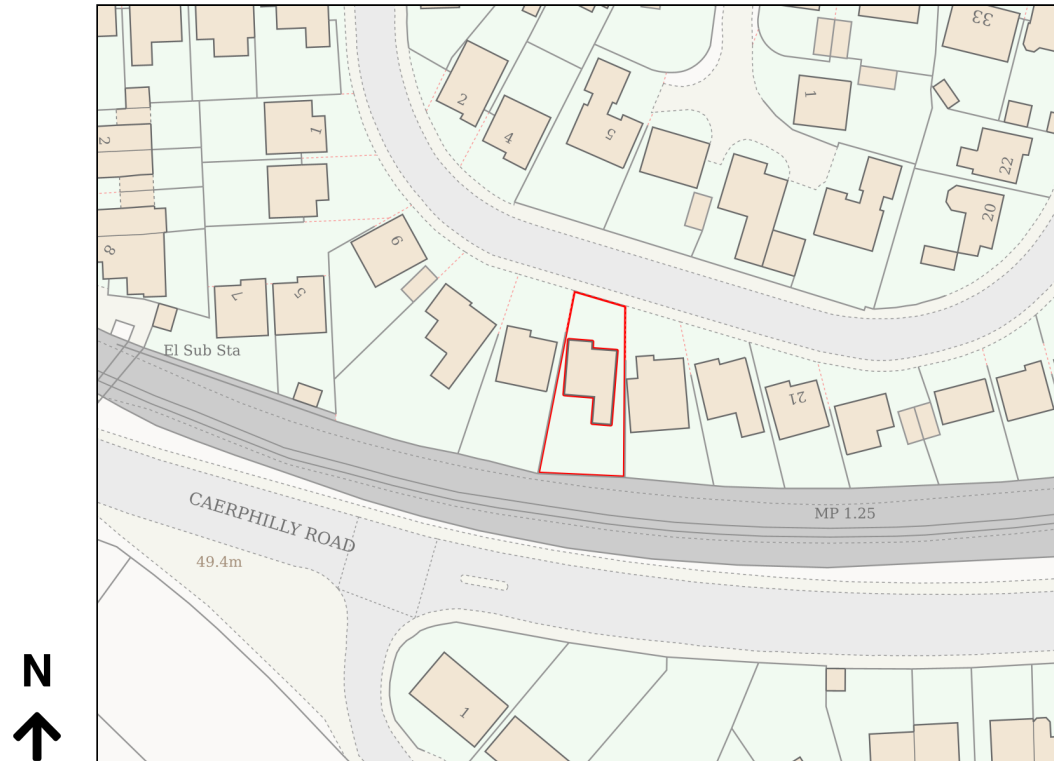

Location Plan

Site Address: 15, Caernarvon Drive, Rhiwderin, Newport, NP10 8QT

Date Produced: 28-Oct-2025

Scale: 1:1250 @A4

Planning Portal Reference: PP-1444995v1