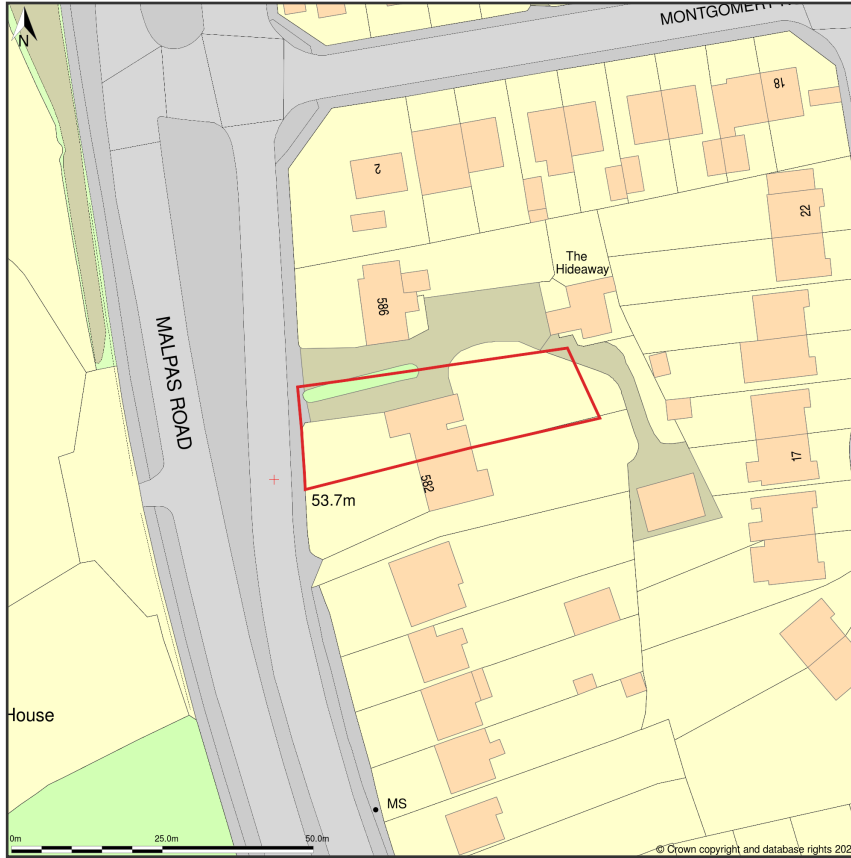

584, Malpas Road, Newport, NP20 6QA

Location Plan shows area bounded by: 330099.39, 191603.33 330240.81, 191744.75 (at a scale of 1:1250), OSGridRef: ST30179167. The representation of a road, track or path is no evidence of a right of way. The representation of features as lines is no evidence of a property boundary.

Produced on 7th Oct 2024 from the Ordnance Survey National Geographic Database and incorporating surveyed revision available at this date. Reproduction in whole or part is prohibited without the prior permission of Ordnance Survey. © Crown copyright 2024. Supplied by www.buyaplan.co.uk a licensed Ordnance Survey partner (100053143). Unique plan reference: #00931514-66B3FF.