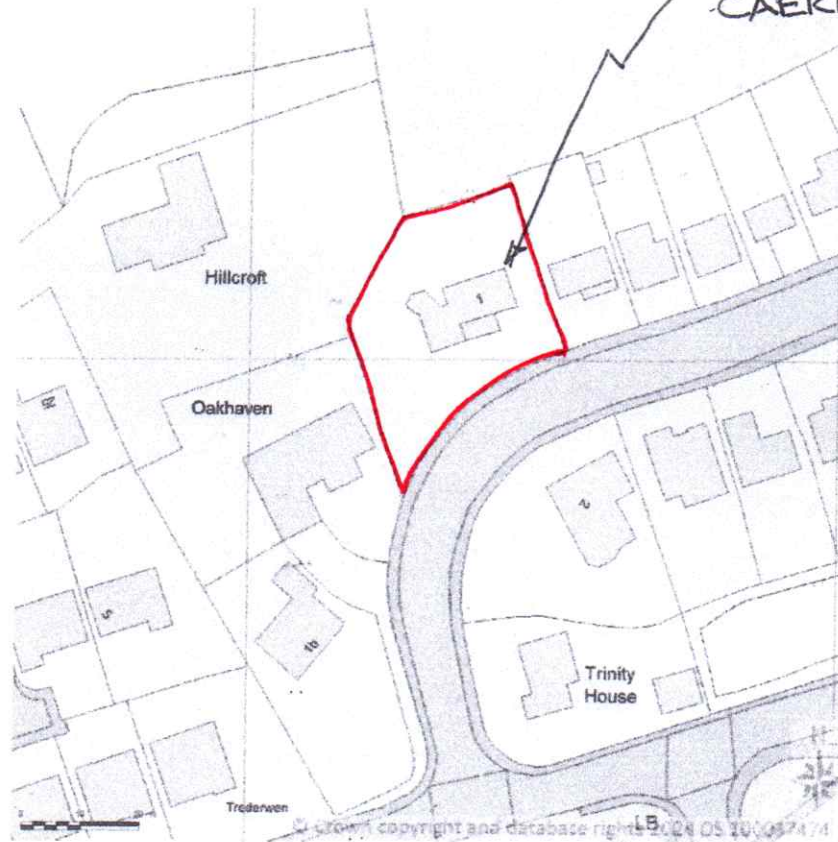

SITE LOCATION PLAN
AREA 2 HA
SCALE 1:1250 on A4
CENTRE COORDINATES: 332531, 190989

Nº1 TRINITY VIEW
CAERLEON, NEWPORT

Supplied by Streetwise Maps Ltd
www.streetwise.net
Licence No: 100047474
05/08/2024 16:34

LOCATION PLAN FOR Nº1, TRINITY VIEW,
CAERLEON, NEWPORT, S. WALES, NP18 3SU.

SCALE 1:1250

DRG. REF. 1