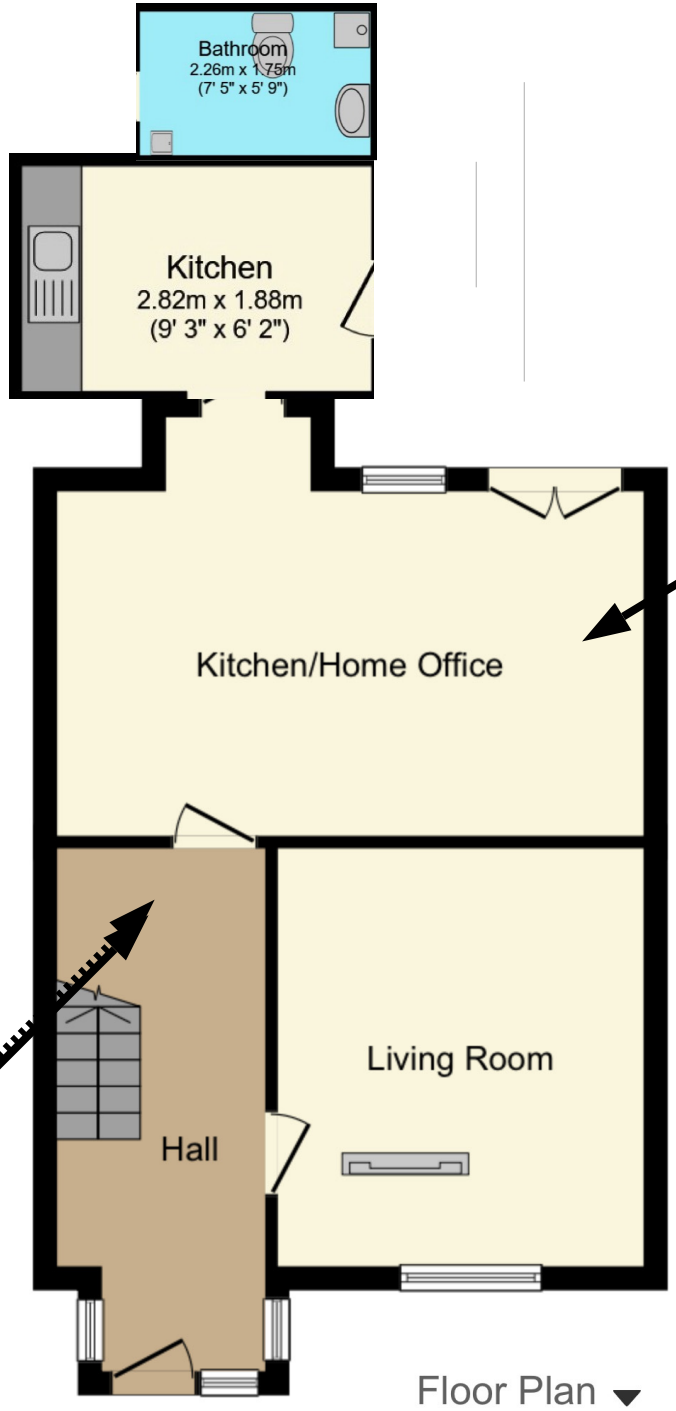

KM CABS LIMITED

Site Location : 3 Hazlitt Close, Newport City NP20 3LF

Coordinate

(51.5726851, -3.0197194)