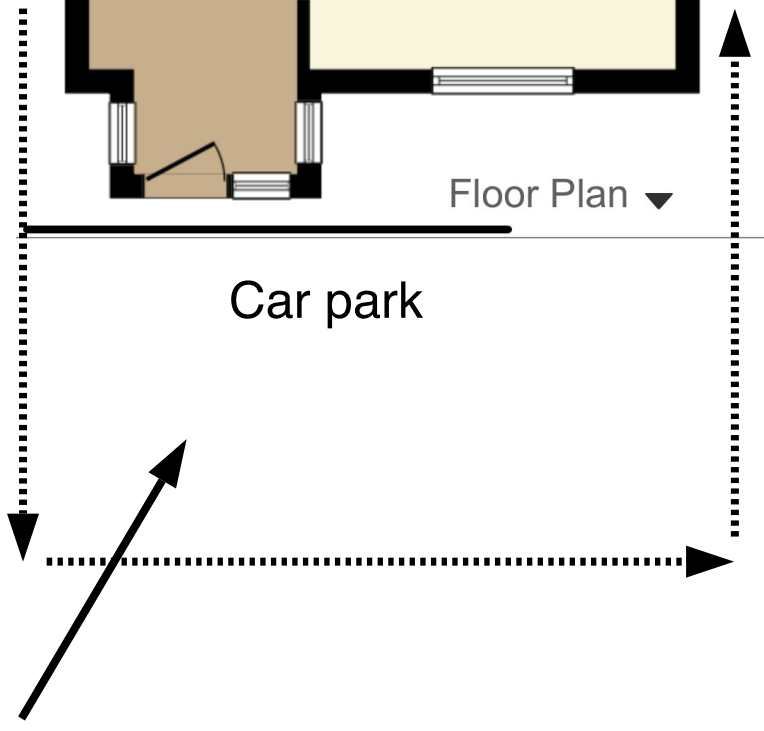

KM CABS LIMITED

Site Location : 3 Hazlitt Close, Newport City NP20 3LF

Coordinate

(51.5726851, -3.0197194)