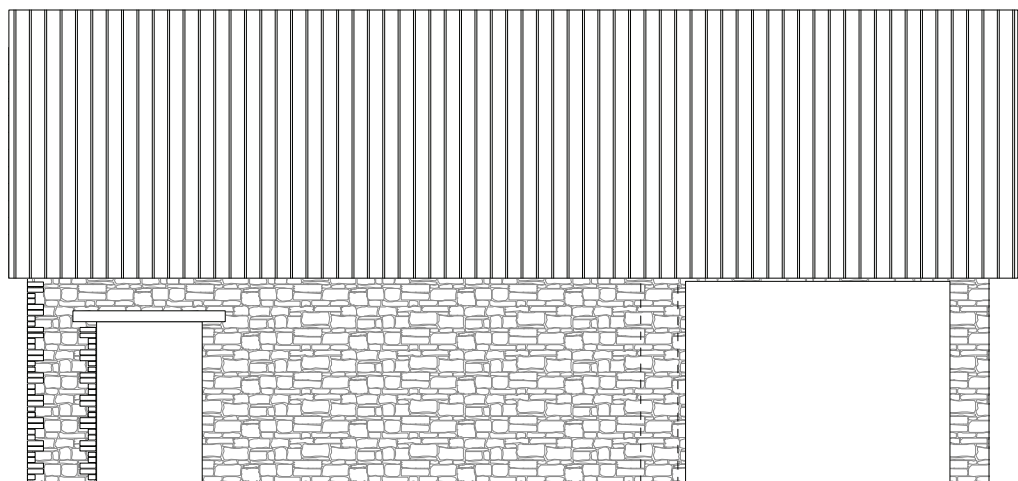

FRONT ELEVATION

NORTH ELEVATION

SOUTH ELEVATION

REAR ELEVATION

Skerryvore Designs Ltd
 skerryvoredesigns.co.uk
 Phone **01633 897922**
 Mobile **07816 934352**
 contact@skerryvoredesigns.co.uk

JOB
TITLE Barn at Coc Y North Lane
 Rhiwderin
 NP10 8RR

DRAWING
TITLE Existing elevations

DRAWING No. SD120 02
SCALE 1:100 @ A3
DATE NOV 2023