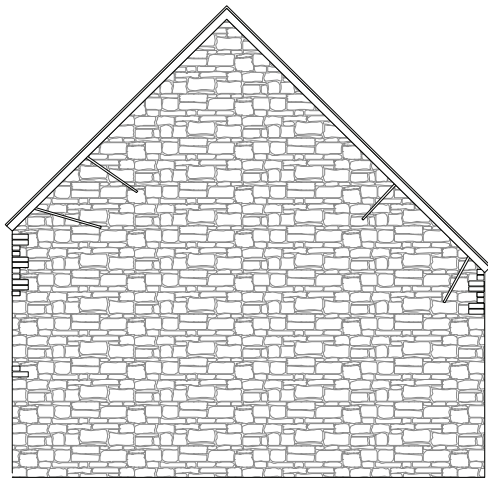

FRONT ELEVATION

NORTH ELEVATION

SOUTH ELEVATION

REAR ELEVATION

Skerryvore Designs Ltd
 skerryvoredesigns.co.uk
 Phone **01633 897922**
 Mobile **07816 934352**
 contact@skerryvoredesigns.co.uk

JOB
TITLE Barn at Coc Y North Lane
 Rhiwderin
 NP10 8RR

DRAWING
TITLE Existing elevations

DRAWING No. SD120 02
SCALE 1:100 @ A3
DATE NOV 2023