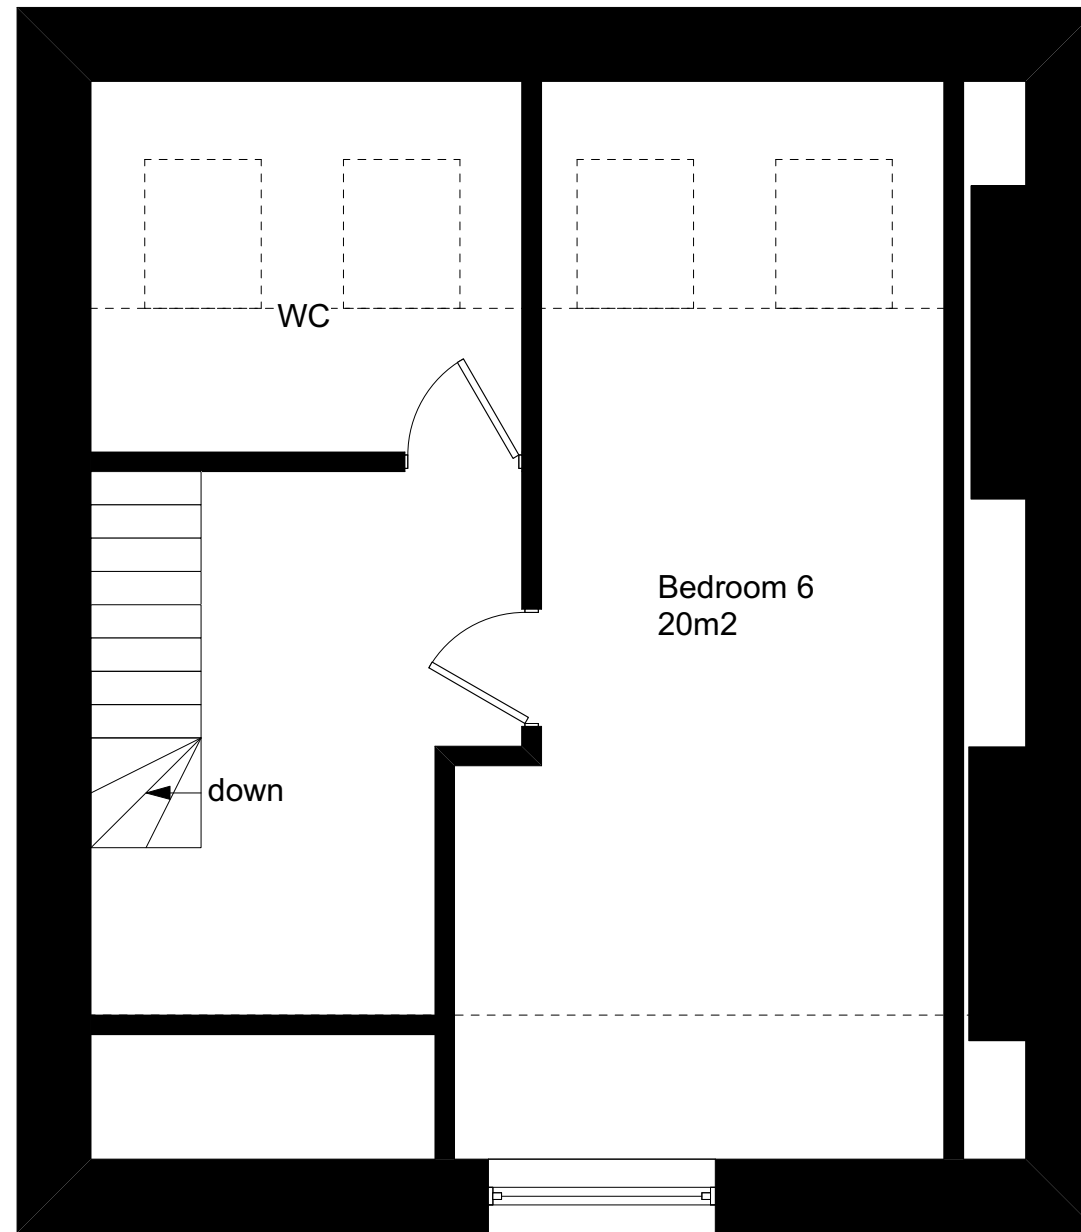

First Floor

Attic

Skerryvore Designs Ltd
 skerryvoredesigns.co.uk
 Phone **01633 897922**
 Mobile **07816 934352**
 contact@skerryvoredesigns.co.uk

JOB
TITLE 3 Clytha Cres,
 Newport
 NP20 2EY

DRAWING
TITLE Proposed plans
 First floor & Loft

DRAWING No.	SD1035-05C
SCALE	1:50 @ A3
DATE	May 2025