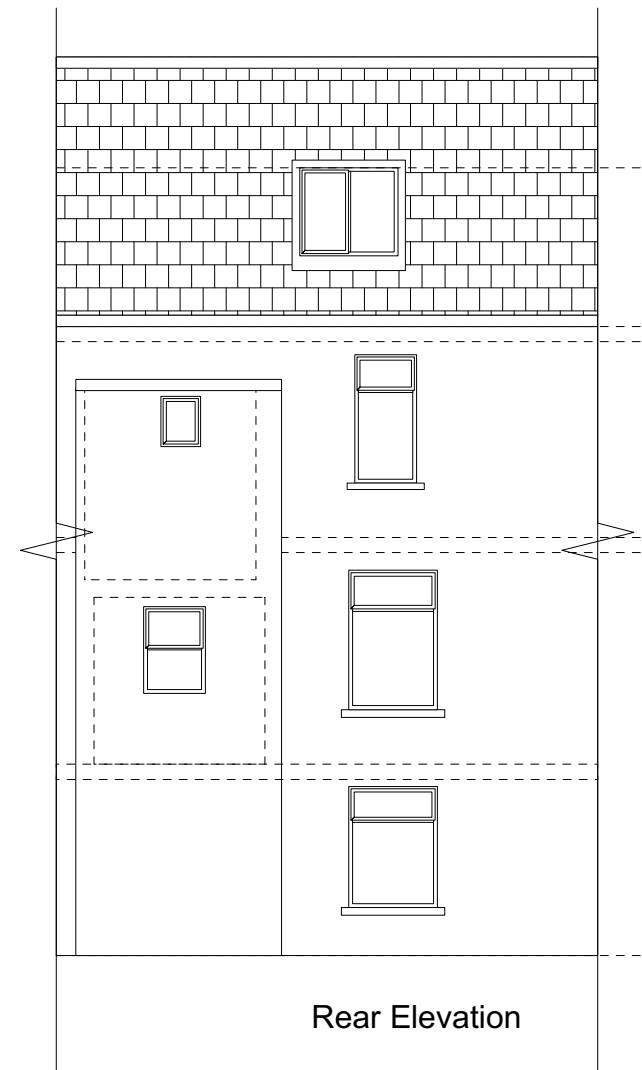

Front Elevation

Rear Elevation

**Skerryvore Designs Ltd**  
 skerryvoredesigns.co.uk  
 Phone **01633 897922**  
 Mobile **07816 934352**  
 contact@skerryvoredesigns.co.uk

**JOB**  
**TITLE** 3 Clytha Cres,  
 Newport  
 NP20 2EY

**DRAWING**  
**TITLE** Proposed elevations

<b>DRAWING No.</b>	SD1035-060
<b>SCALE</b>	1:100 @ A3
<b>DATE</b>	May 2025