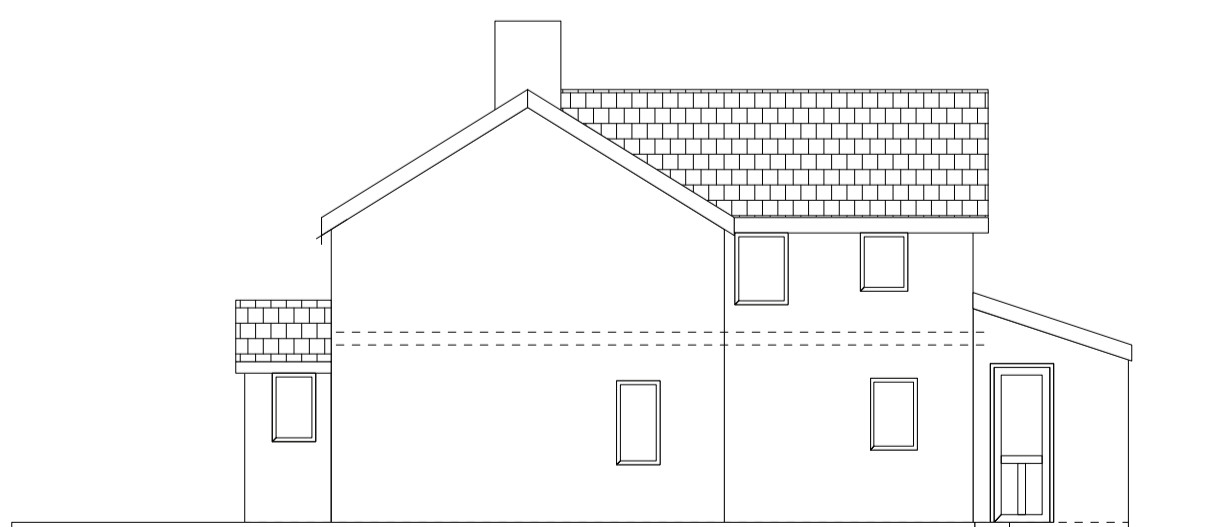

FRONT ELEVATION

PHOTOS OF EXTENSION

SIDE (EAST) ELEVATION

 <p><b>Skerryvore Designs Ltd</b> Sexton's Tower 2 Caerphilly Road Bassaleg, Newport, NP10 8LE. Phone <b>01633 897922</b> Mobile <b>07816 934352</b> steve_groucott@hotmail.com</p>	<p><b>JOB</b></p> <p><b>TITLE</b> Silver Birches, Wentwood Road, Parc Seymour</p>	<p><b>DRAWING</b></p> <p><b>TITLE</b> Existing GF Plan and Elevations</p>	<p><b>DRAWING No.</b> SD299-01</p>
			<p><b>SCALE</b> 1:50/1:100 @ A2</p>
			<p><b>DATE</b> July 2024</p>