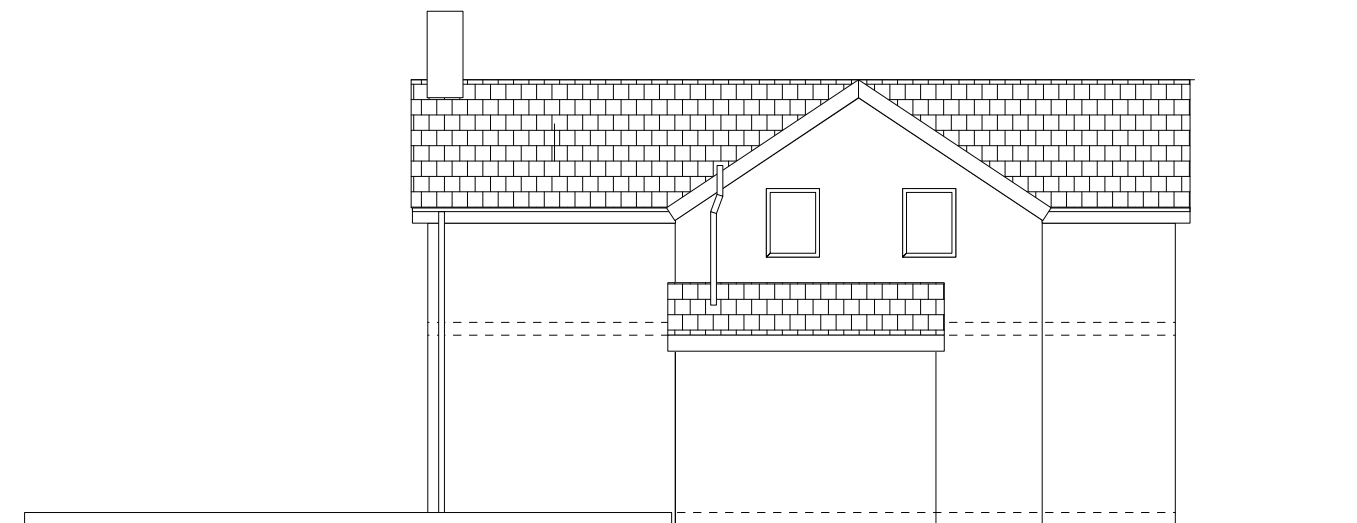

SIDE (WEST) ELEVATION

REAR ELEVATION

**Skerryvore Designs Ltd**  
 Sexton's Tower  
 2 Caerphilly Road  
 Bassaleg,  
 Newport,  
 NP10 8LE.  
 Phone **01633 897922**  
 Mobile **07816 934352**  
[steve\\_groucott@hotmail.com](mailto:steve_groucott@hotmail.com)

**JOB TITLE** Silver Birches,  
 Wentwood Road,  
 Parc Seymour

**DRAWING TITLE** Existing FF Plan and  
 Elevations

<b>DRAWING No.</b>	SD299-02
<b>SCALE</b>	1:50/1:100 @ A3
<b>DATE</b>	July 2024