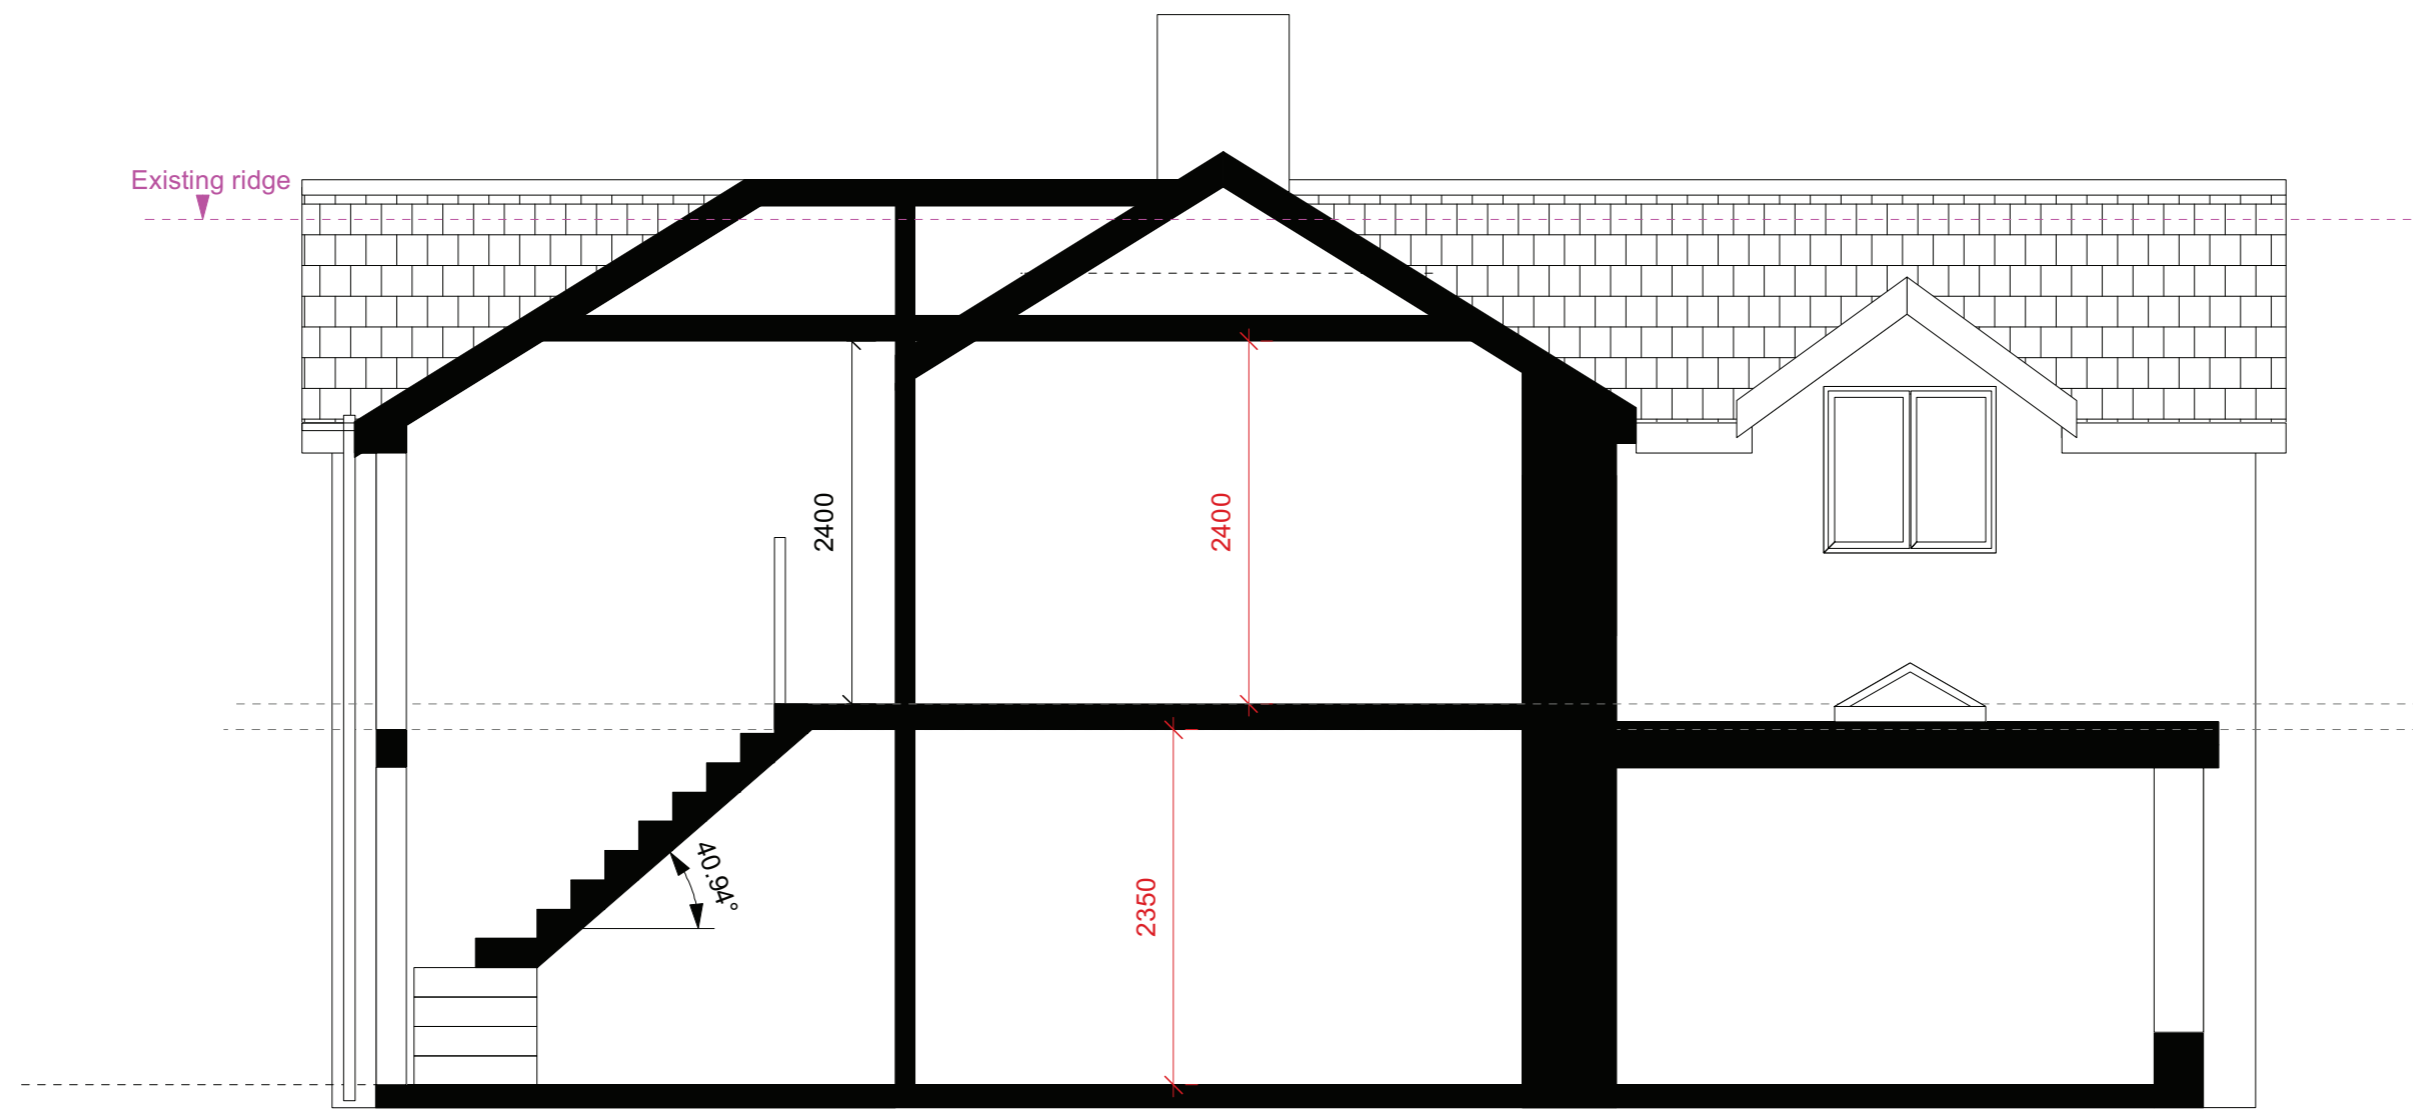

SECTION BB

ROOF PLAN

SECTION AA

Skerryvore Designs Ltd
 Sexton's Tower
 2 Caerphilly Road
 Bassaleg,
 Newport,
 NP10 8LE.
 Phone **01633 897922**
 Mobile **07816 934352**
steve_groucott@hotmail.com

JOB TITLE
 Silver Birches,
 Wentwood Road,
 Parc Seymour

DRAWING TITLE
 Proposed Sections

DRAWING No. SD299-05B
SCALE 1:50 @ A2
DATE March 2024