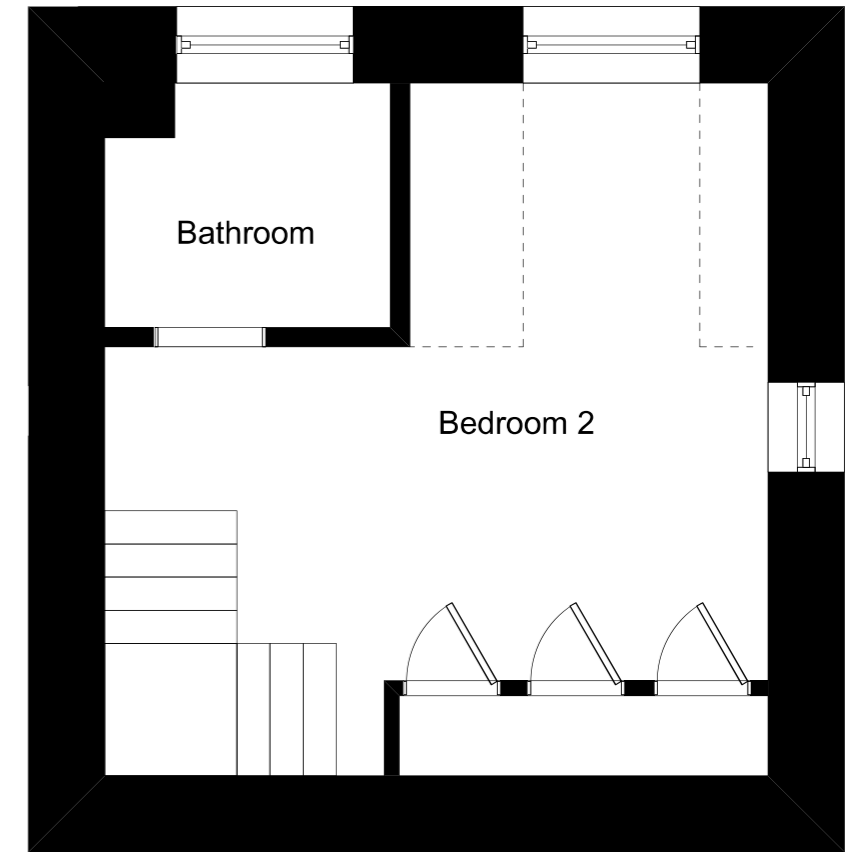

GROUND FLOOR PLAN

FIRST FLOOR PLAN

Skerryvore Designs Ltd
 Sexton's Tower
 2 Caerphilly Road
 Bassaleg,
 Newport,
 NP10 8LE.
 Phone **01633 897922**
 Mobile **07816 934352**
steve_groucott@hotmail.com

JOB
TITLE Garden Cottage,
 Pentre-Poeth Rd,
 Rhiwderin, Newport
 NP10 8RT

DRAWING
TITLE Existing plans

DRAWING No.	SD800-01
SCALE	1:50 @ A3
DATE	April 2023