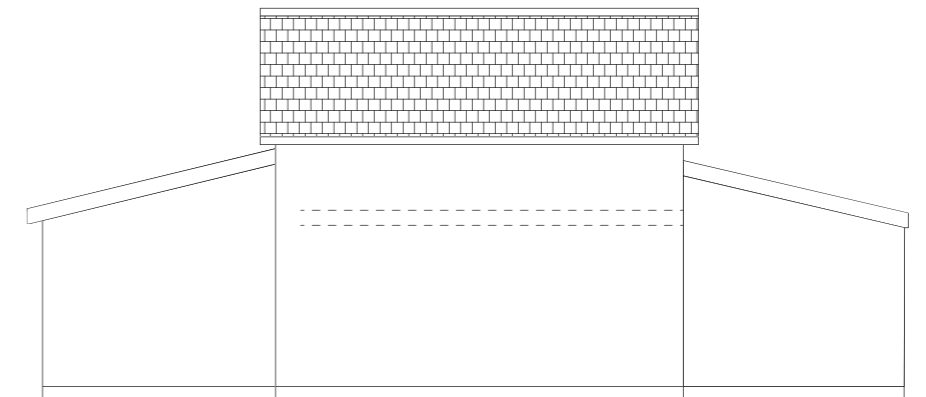

Side Elevation

Rear Elevation

Front Elevation

Side Elevation

**Skerryvore Designs Ltd**  
 Sexton's Tower  
 2 Caerphilly Road  
 Bassaleg,  
 Newport,  
 NP10 8LE.  
 Phone **01633 897922**  
 Mobile **07816 934352**  
[steve\\_groucott@hotmail.com](mailto:steve_groucott@hotmail.com)

**JOB**  
**TITLE** Garden Cottage,  
 Pentre-Poeth Rd,  
 Rhiwderin, Newport  
 NP10 8RT

**DRAWING**  
**TITLE** Existing elevations

<b>DRAWING No.</b>	SD800-02
<b>SCALE</b>	1:100 @ A3
<b>DATE</b>	April 2023