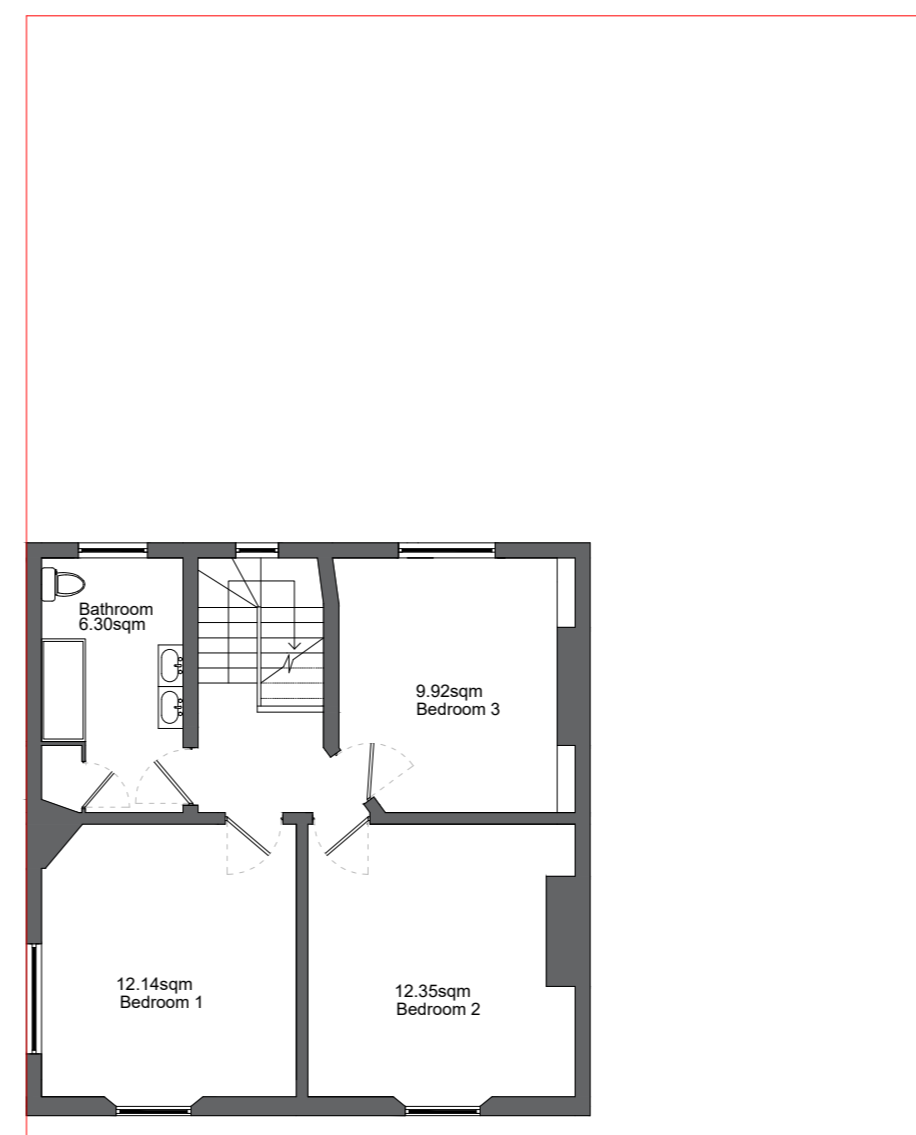

Boundaries of the site

HarveyBowes
GROUP

Howard Bowes

JOB TITLE:

133 Stow Hill, Newport
Existing floor plans

DATE:

1:100 @A2

DATE:

AMEND:

A
B
C

Cellar

Ground Floor

First Floor

Second Floor