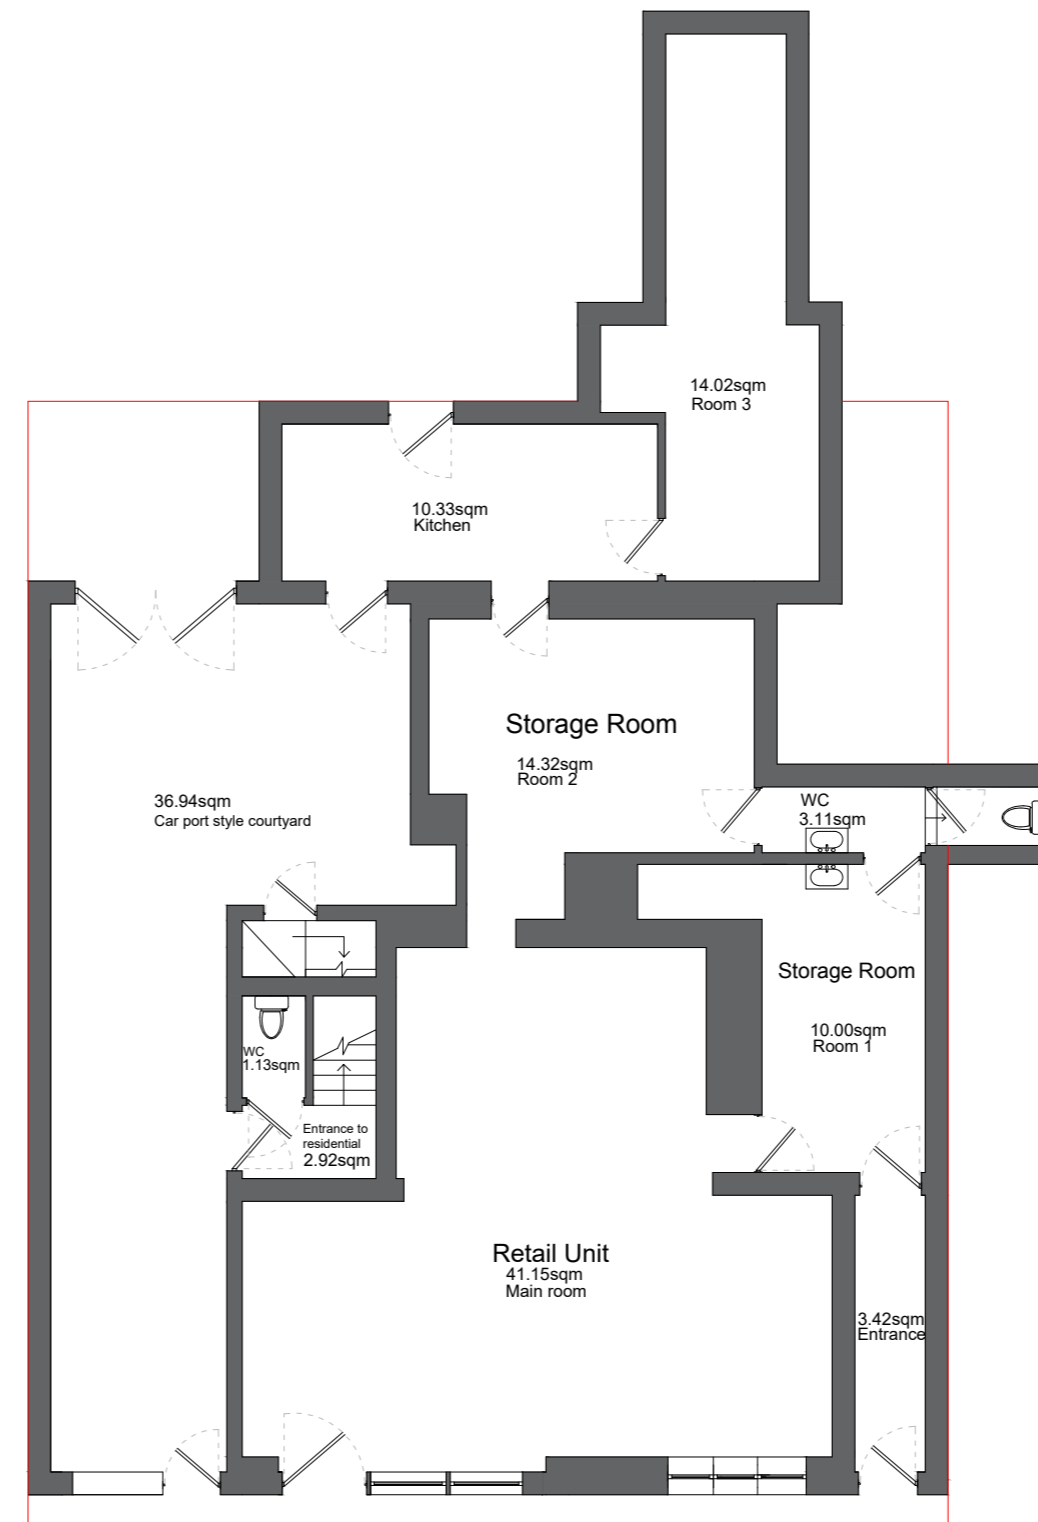

Boundaries of the site

HarveyBowes
GROUP

Howard Bowes

JOB TITLE:

133 Stow Hill, Newport
Existing floor plans

DATE:

1:100 @A2

DATE:

AMEND:

A
B
C

Cellar

Ground Floor

First Floor

Second Floor