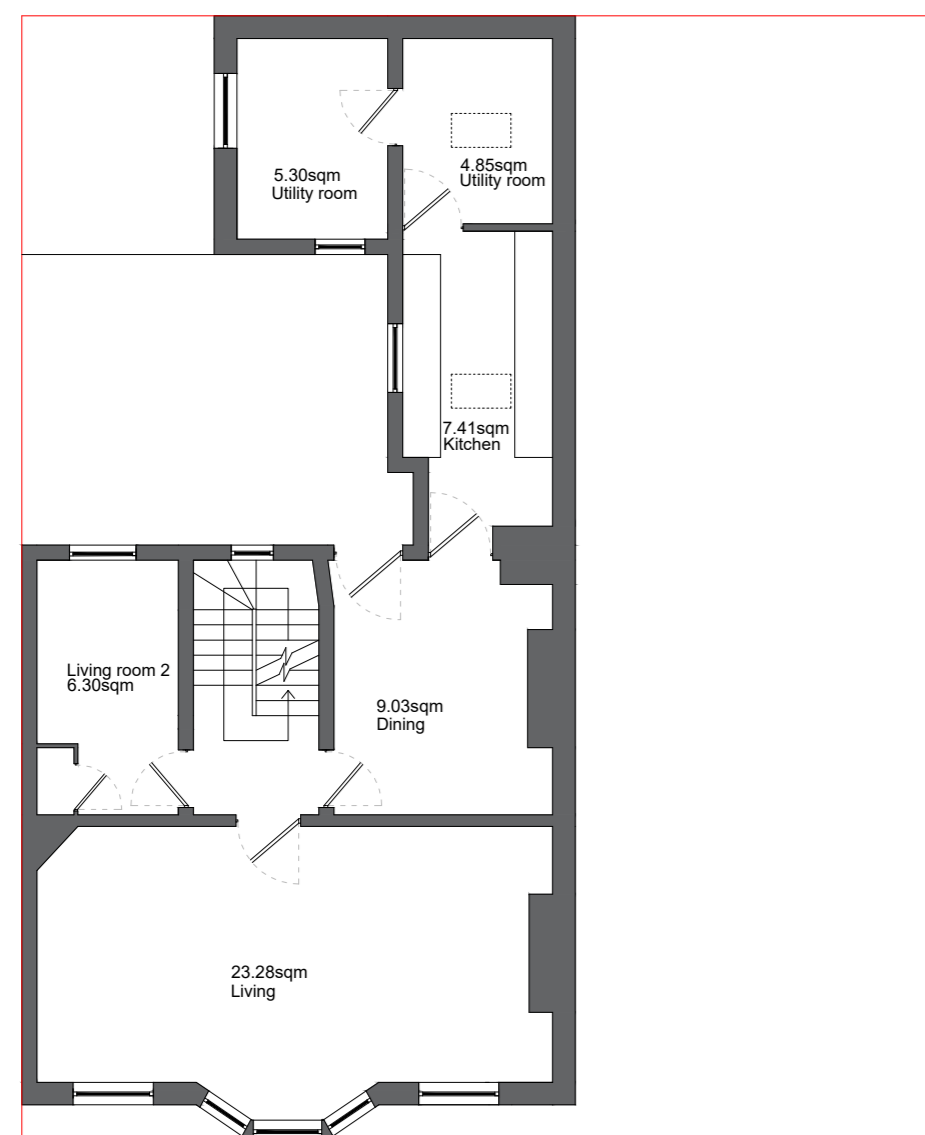

Boundaries of the site

HarveyBowes
GROUP

Howard Bowes

JOB TITLE:

133 Stow Hill, Newport
Existing floor plans

DATE:

1:100 @A2

DATE:

AMEND:

A
B
C

Cellar

Ground Floor

First Floor

Second Floor