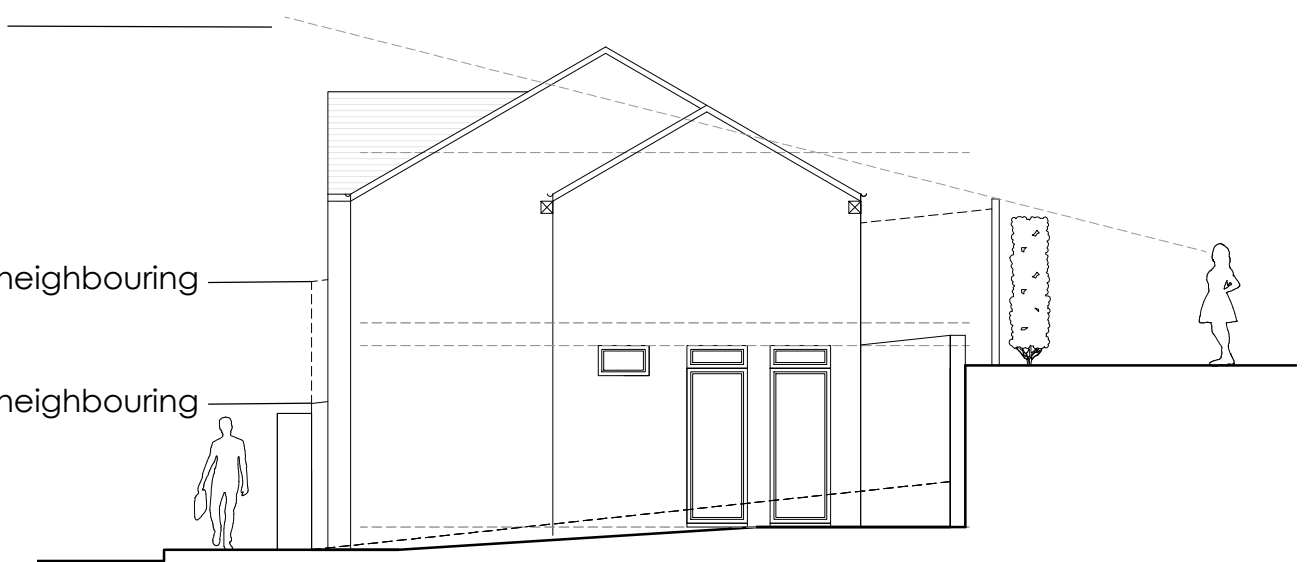

Front Elevation

Rear Elevation

Left Elevations

Right Elevation

Bee Brick

Bird Box

21 Clyffard Crescent Newport NP20 4GF		Job No. 24_032 Dwg No. Rev. AL(00)02
Title Proposed Elevations		
Date 01/05/2024	Drawn ***	Scale 1:100 @A3
 Architects		Town planners
Environmental & Urban design		
<small>Unit 1A, Compass Business Park, Pacific Road, Cardiff, CF24 5HL</small>		<small>www.c2architects.co.uk tel: 029 20452100</small>