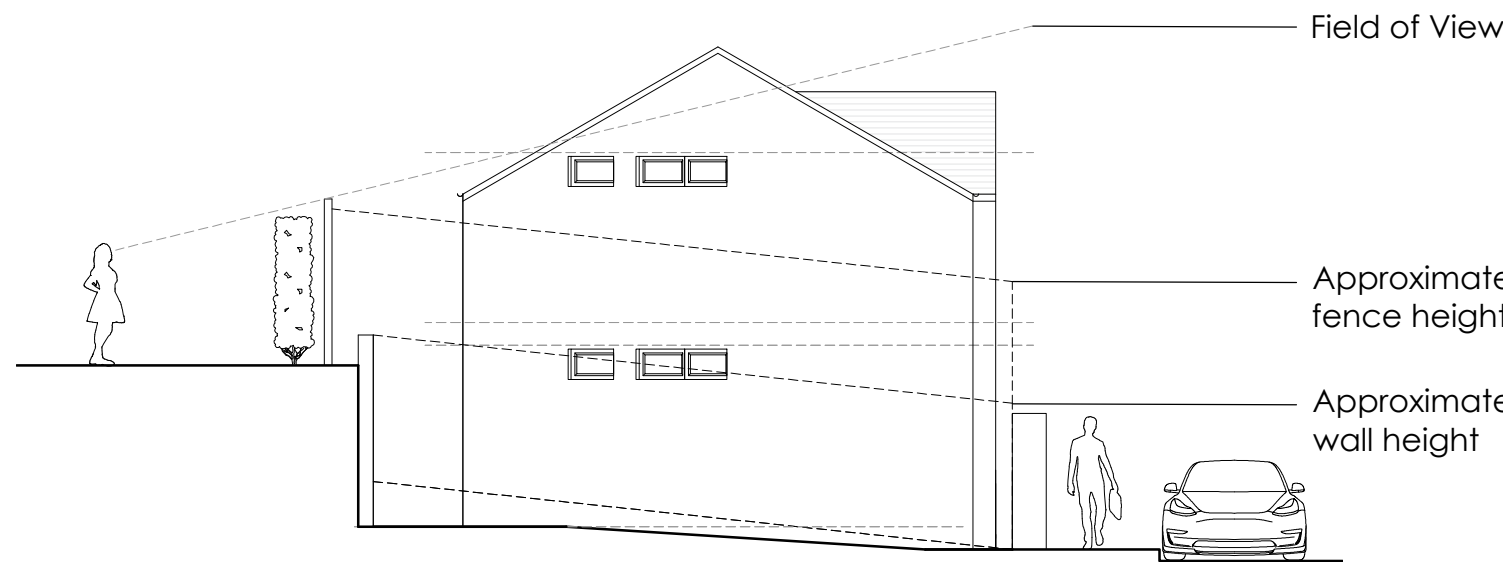

Front Elevation

Rear Elevation

Left Elevations

Right Elevation

Bee Brick

Bird Box

21 Clyffard Crescent Newport NP20 4GF		Job No. 24_032 Dwg No. Rev. AL(00)02
Title Proposed Elevations		
Date 01/05/2024	Drawn ***	Scale 1:100 @A3
 Architects		Town planners
Environmental & Urban design		
<small>Unit 1A, Compass Business Park, Pacific Road, Cardiff, CF24 5HL</small>		<small>www.c2architects.co.uk tel: 029 20452100</small>