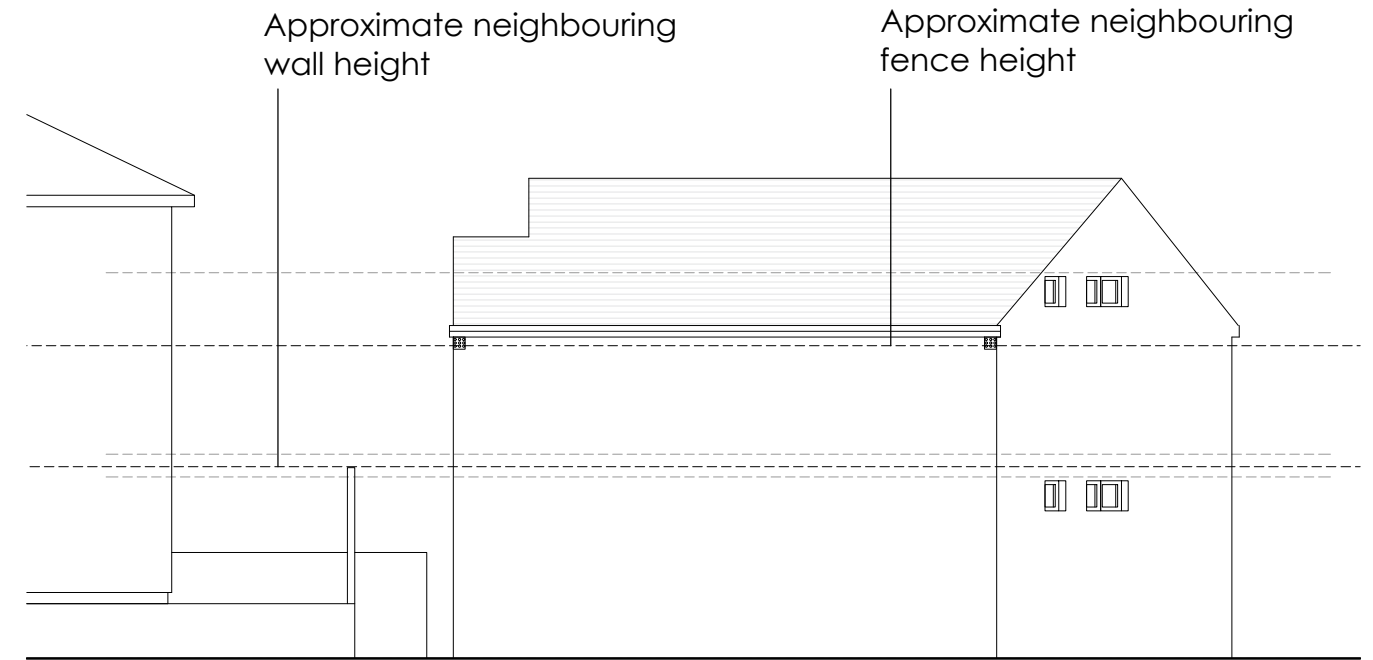

Front Elevation

Rear Elevation

Left Elevations

Right Elevation

Bee Brick

Bird Box

21 Clyffard Crescent Newport NP20 4GF		Job No. 24_032 Dwg No. Rev. AL(00)02
Title Proposed Elevations		
Date 01/05/2024	Drawn ***	Scale 1:100 @A3
 Architects		Town planners
Environmental & Urban design		
<small>Unit 1A, Compass Business Park, Pacific Road, Cardiff, CF24 5HL</small>		<small>www.c2architects.co.uk tel: 029 20452100</small>