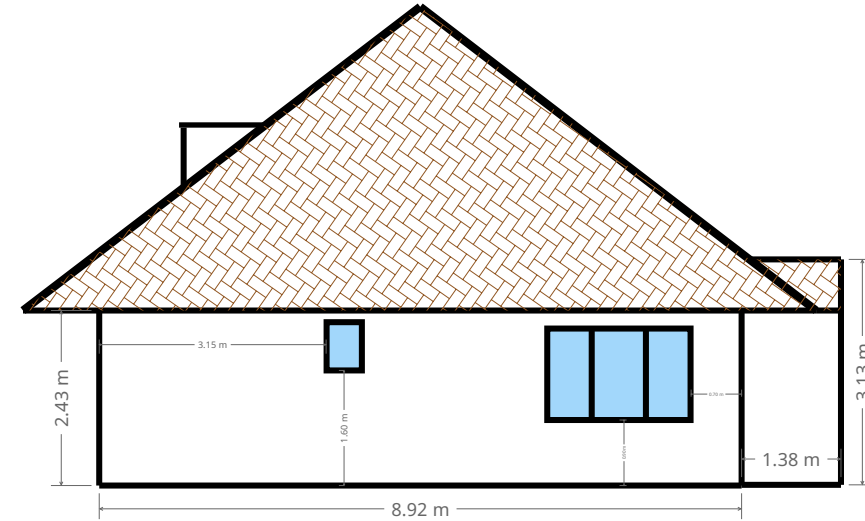

Front

Side

Rear

Side

Scale:
1:100 A3

2 High Cross Close Rogerstone, NP10 9DH