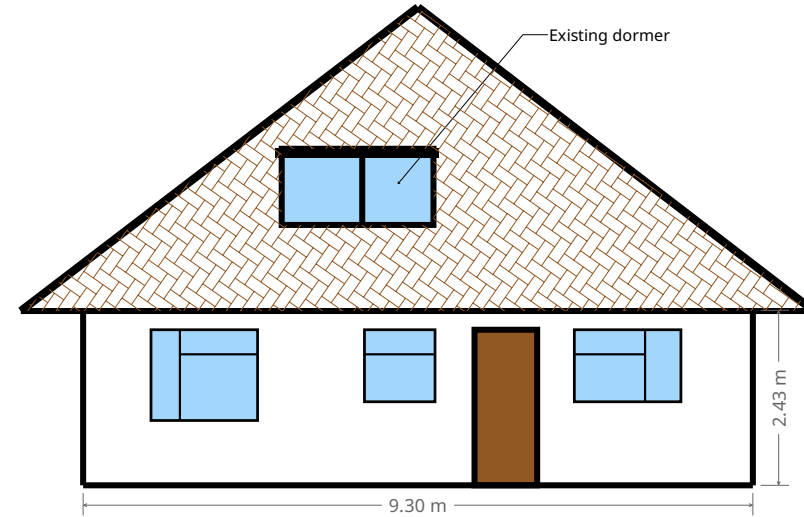

Front

Side

Rear

Side

Scale:
1:100 A3

2 High Cross Close Rogerstone, NP10 9DH