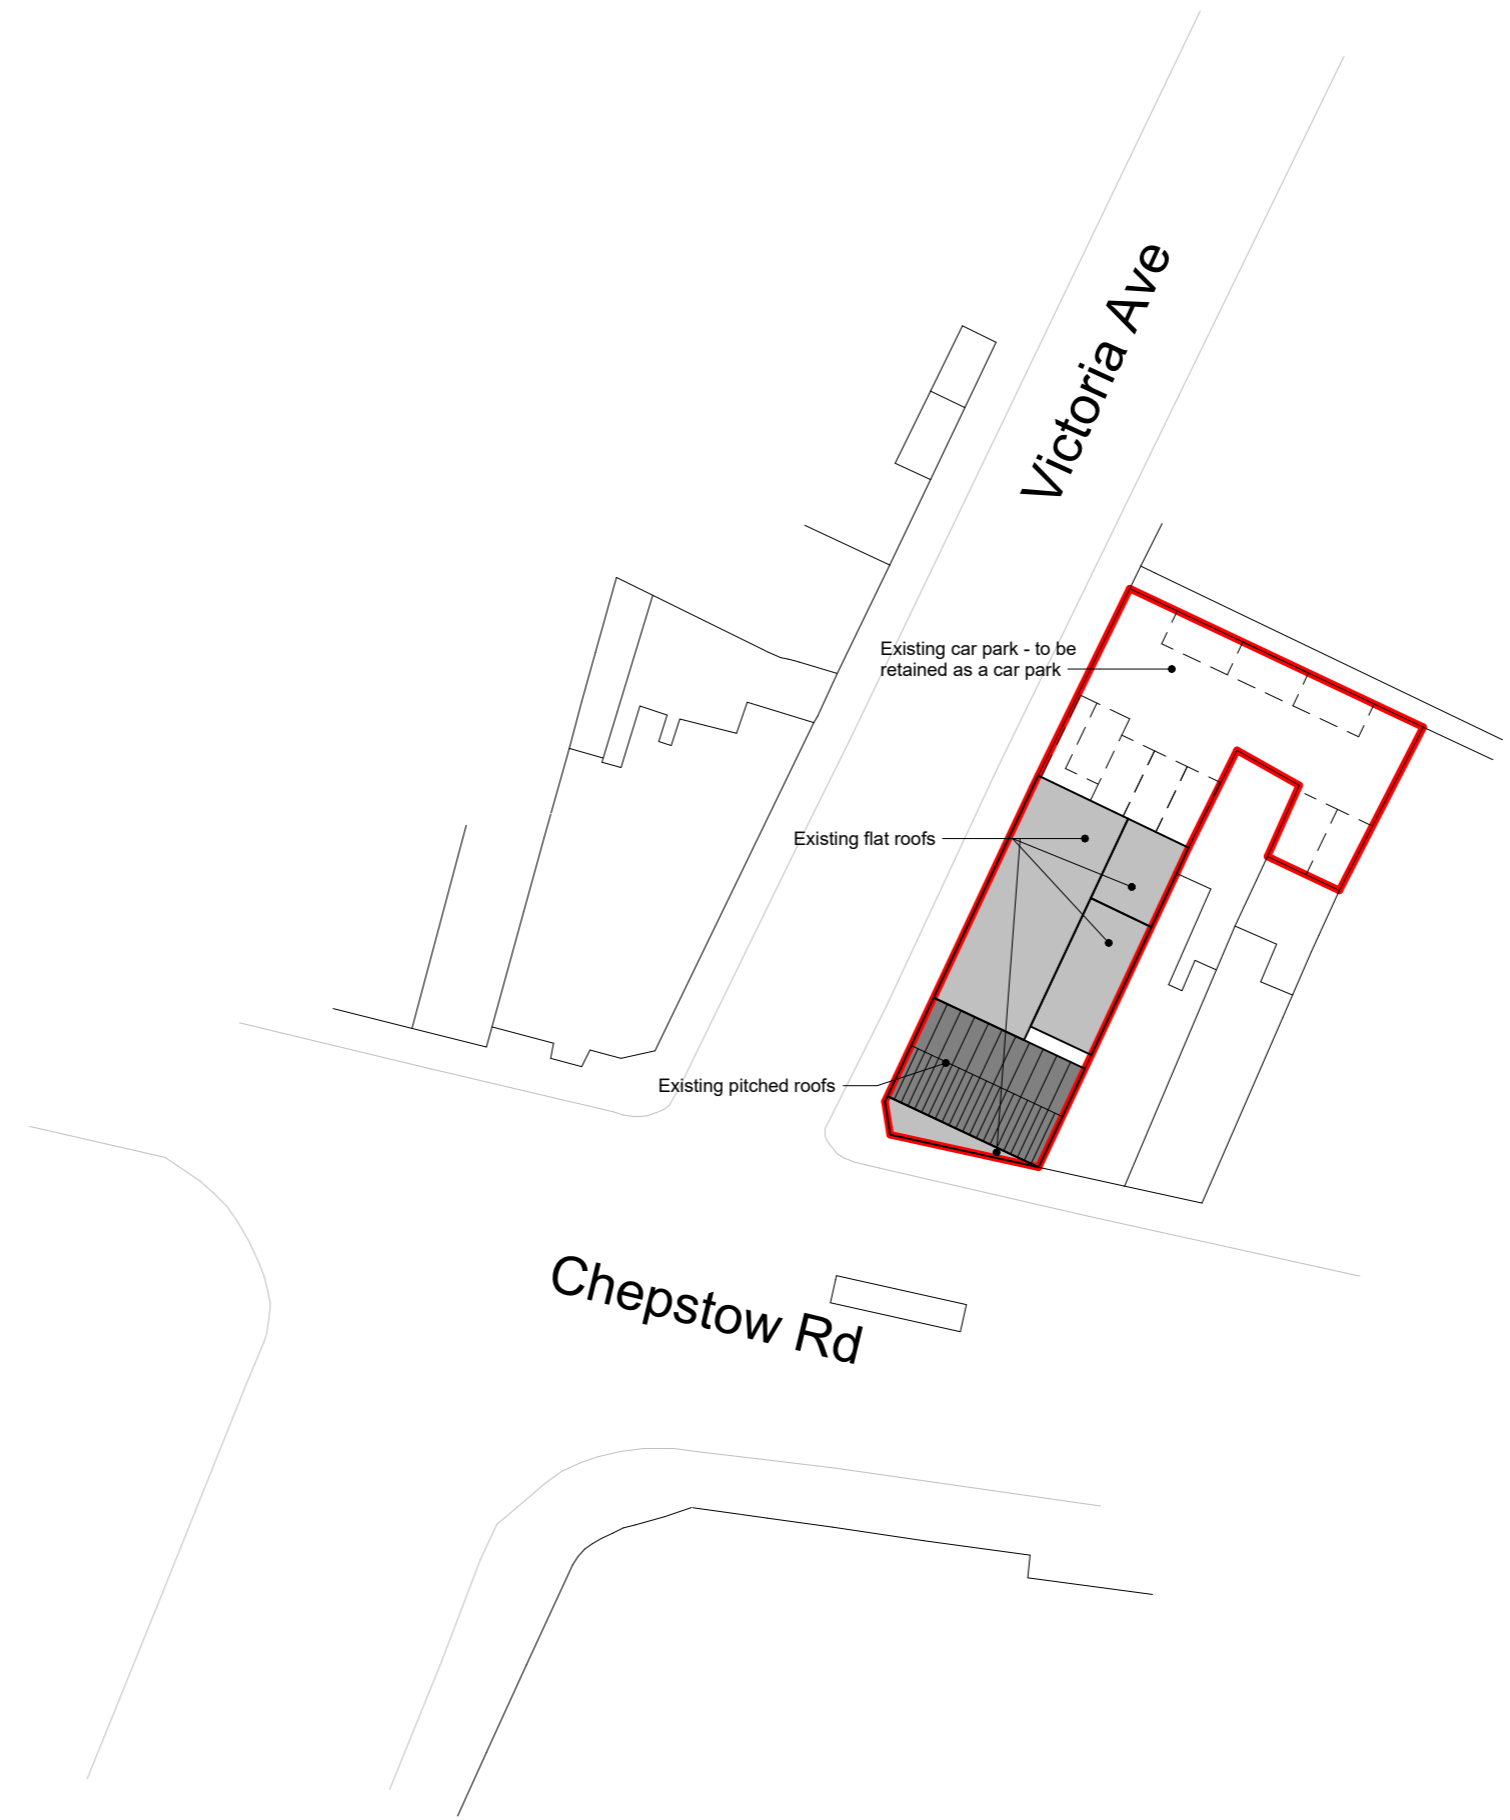

Site Location Plan
1 : 1250

Existing & Proposed Block Plan
1 : 500

REV.	DATE	DESCRIPTION	BY

CLIENT
OCD CDS

DRAWN
AJ

CHECKED
AJ

SSA Sustainable Studio Architects
 1 Gold Tops, Newport NP20 4PG
 www.sustainablestudio.co.uk
 © Sustainable Studio Architects 2024

PROJECT
OCD CDS
159 Chepstow Road
Newport
NP19 8GE

DRAWING TITLE
Site Location & Block Plan

DRAWING STATUS PL : PLANNING	SCALE As indicated @ A3
DRAWING NUMBER PL-001	REVISION