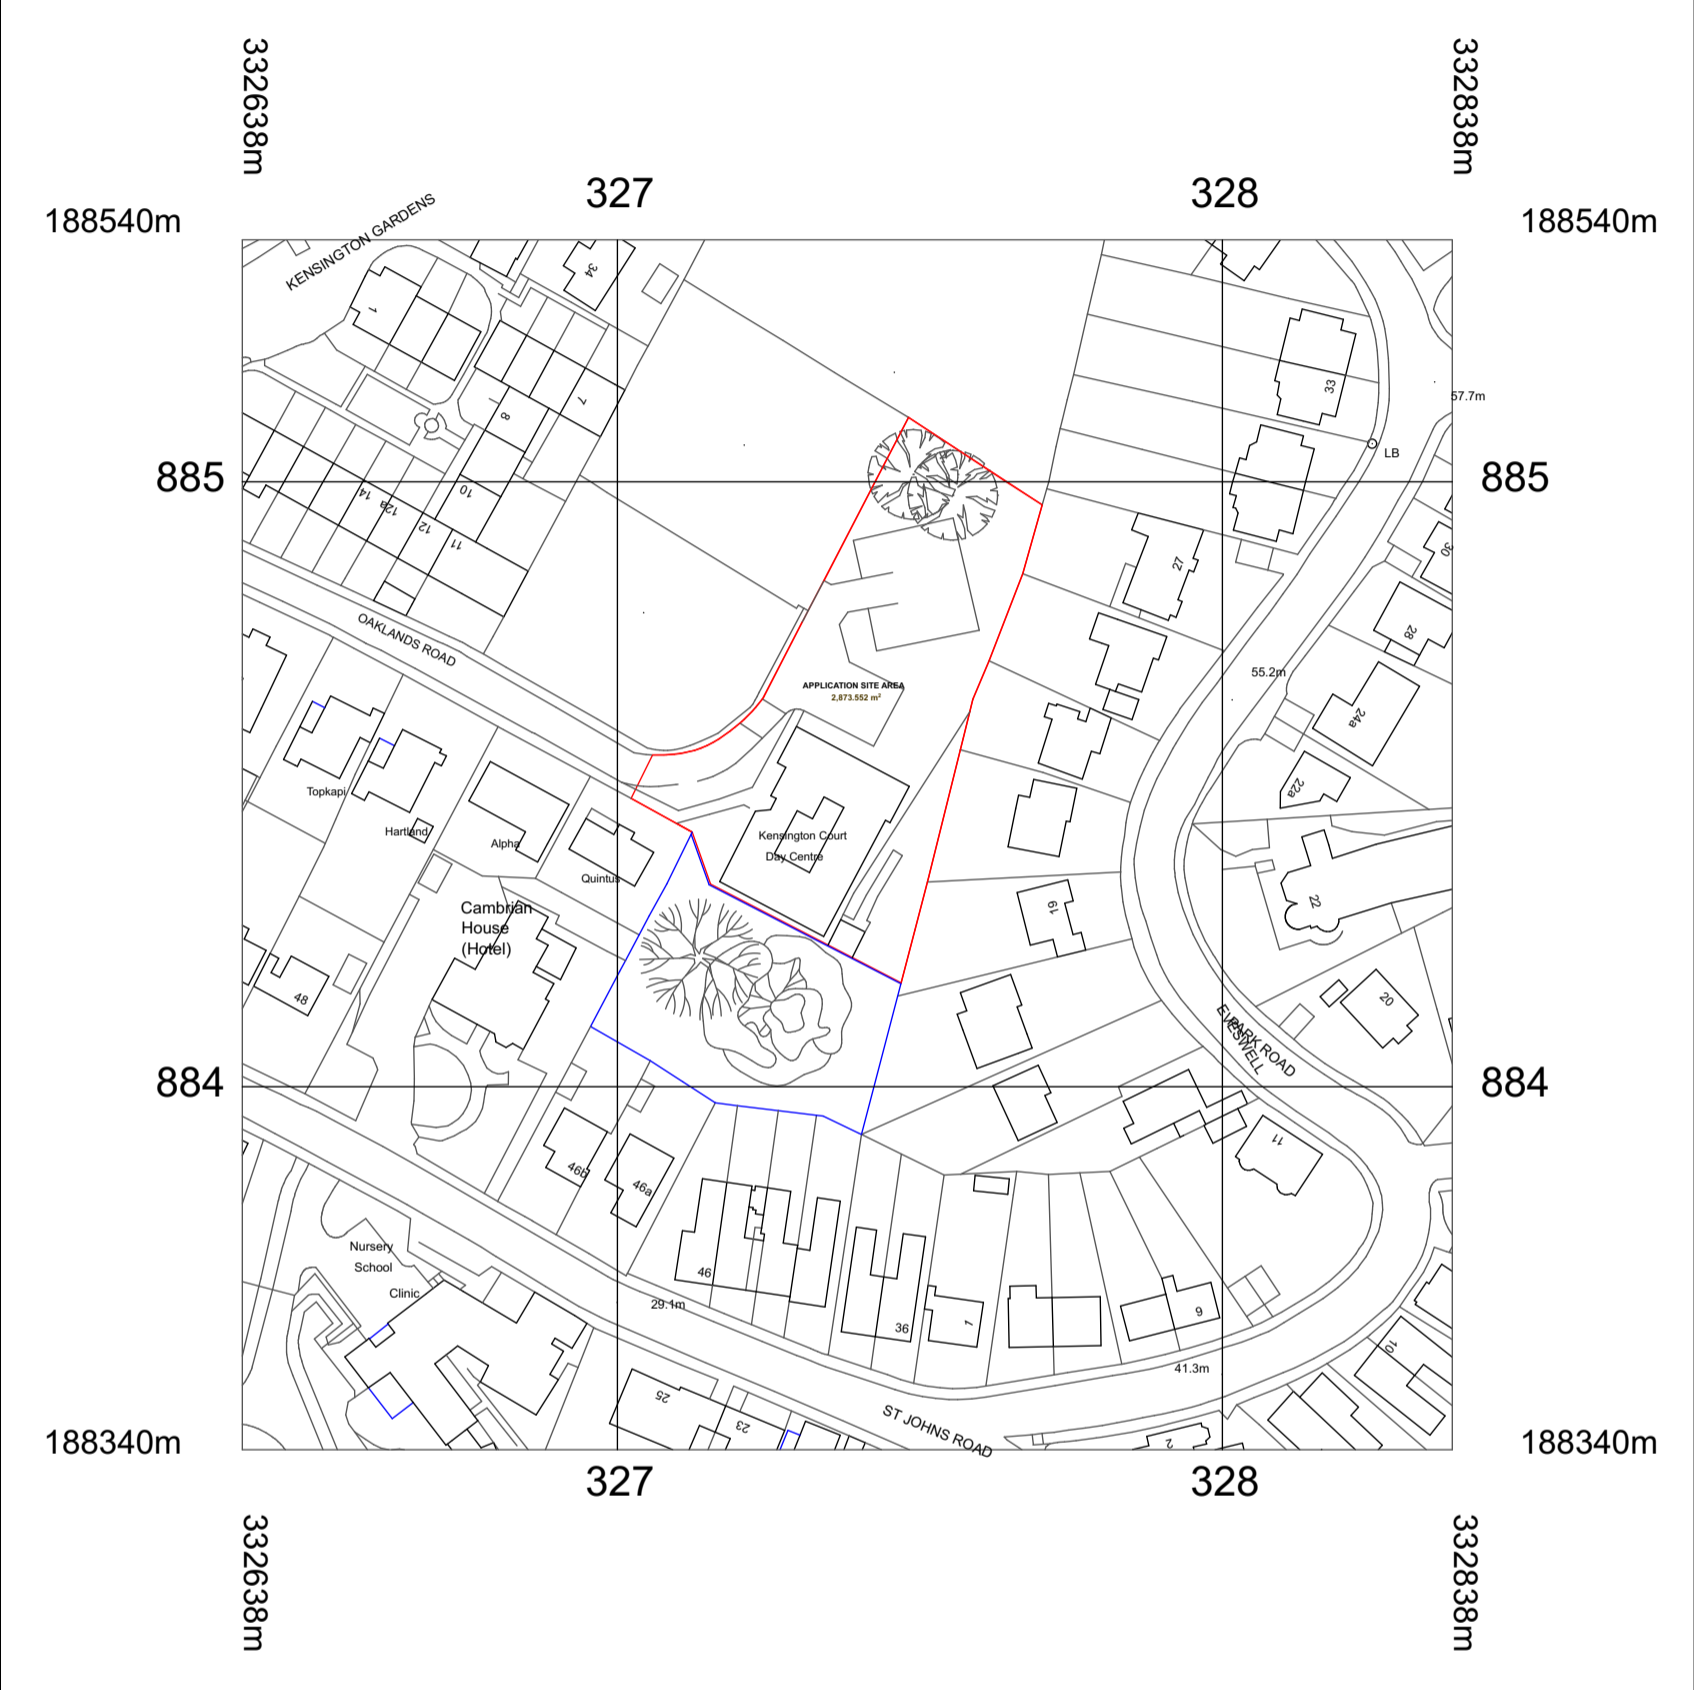

Kensington Court, Maindy, Newport Site Location Plan-rev A, B, C, D Scale: 1/1250 @ A3

Crown Copyright 2016
Reproduction in whole or in part is prohibited
without the prior permission of Ordnance Survey.