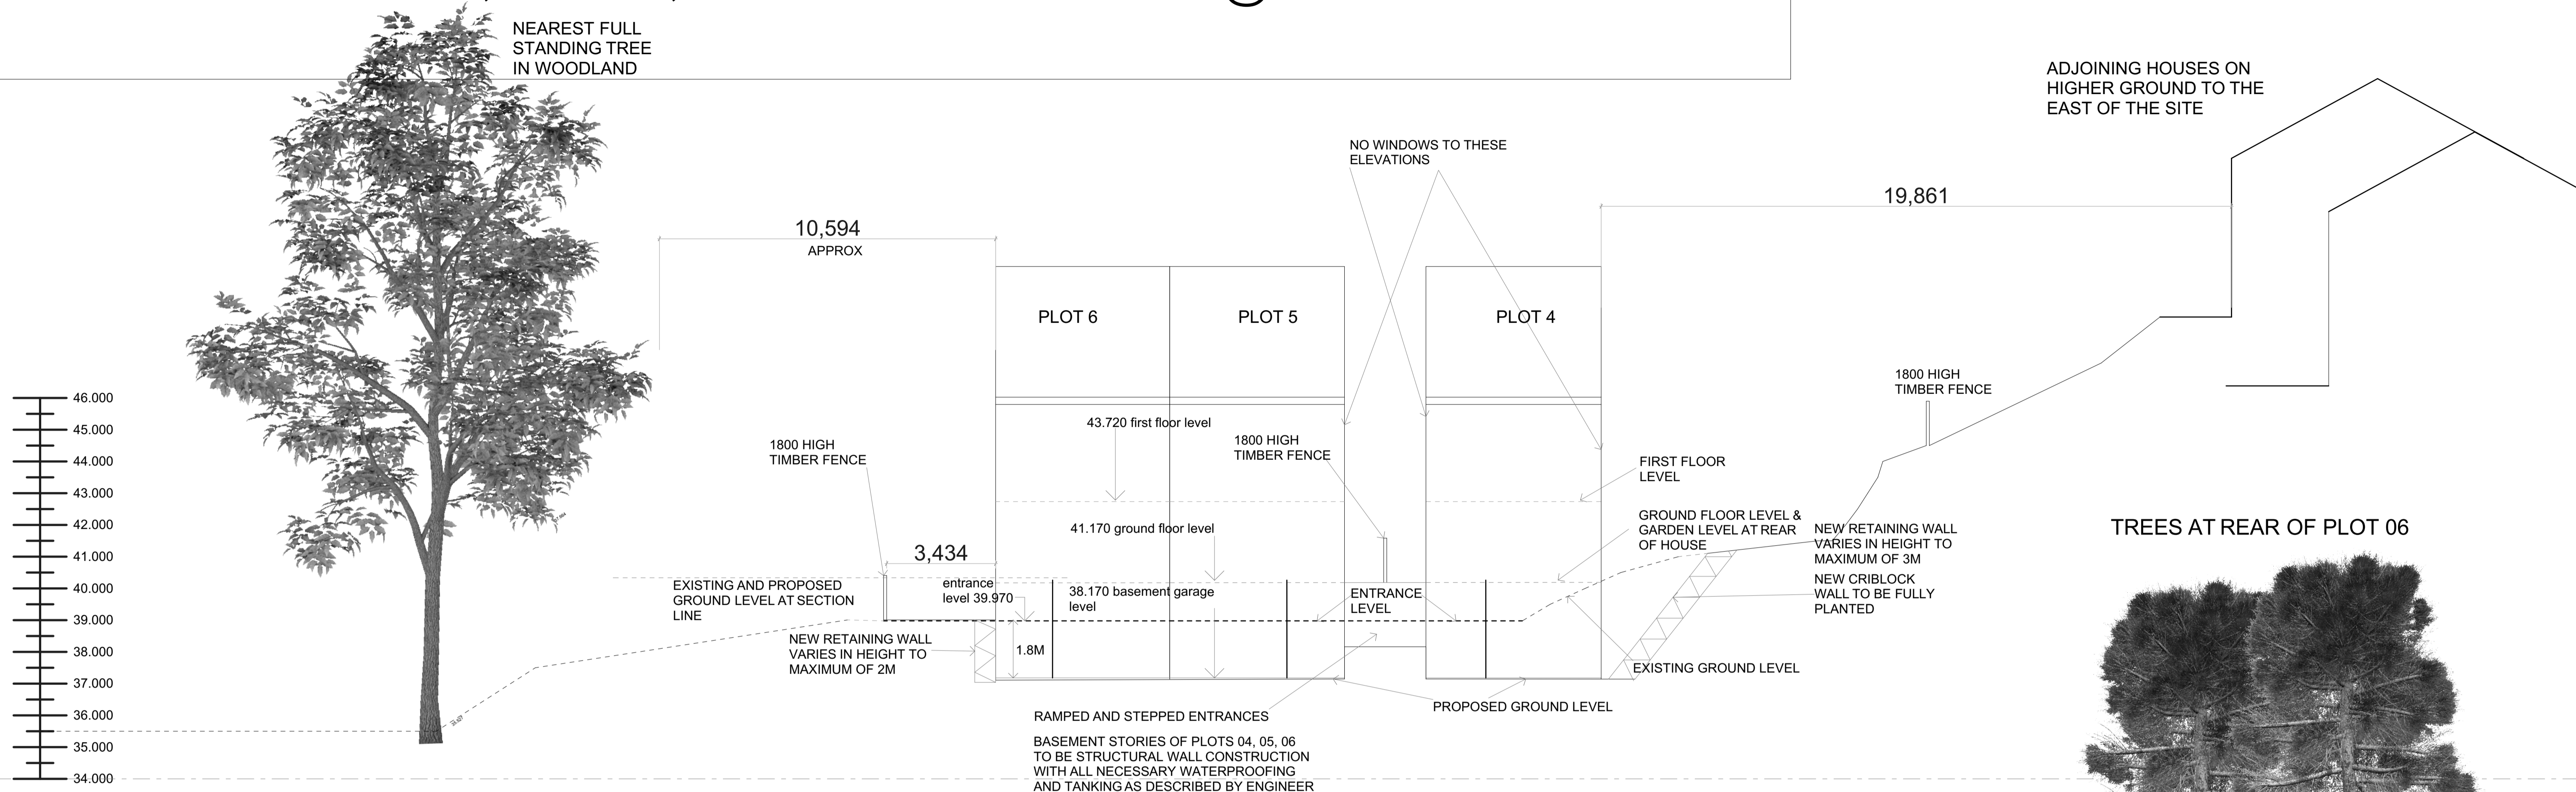

SIX NEW LUXURY DWELLINGS AT  
KENSINGTON COURT, MAINDY, NEWPORT

SECTIONS THROUGH PLOTS 04, 05, 06  
SCALE: 1/100 @ A1 21-11-2024

**SECTIONS 02**

NEAREST FULL  
STANDING TREE  
IN WOODLAND

ADJOINING HOUSES ON  
HIGHER GROUND TO THE  
EAST OF THE SITE

SECTION S-14

PLOT-06

SECTION S-36