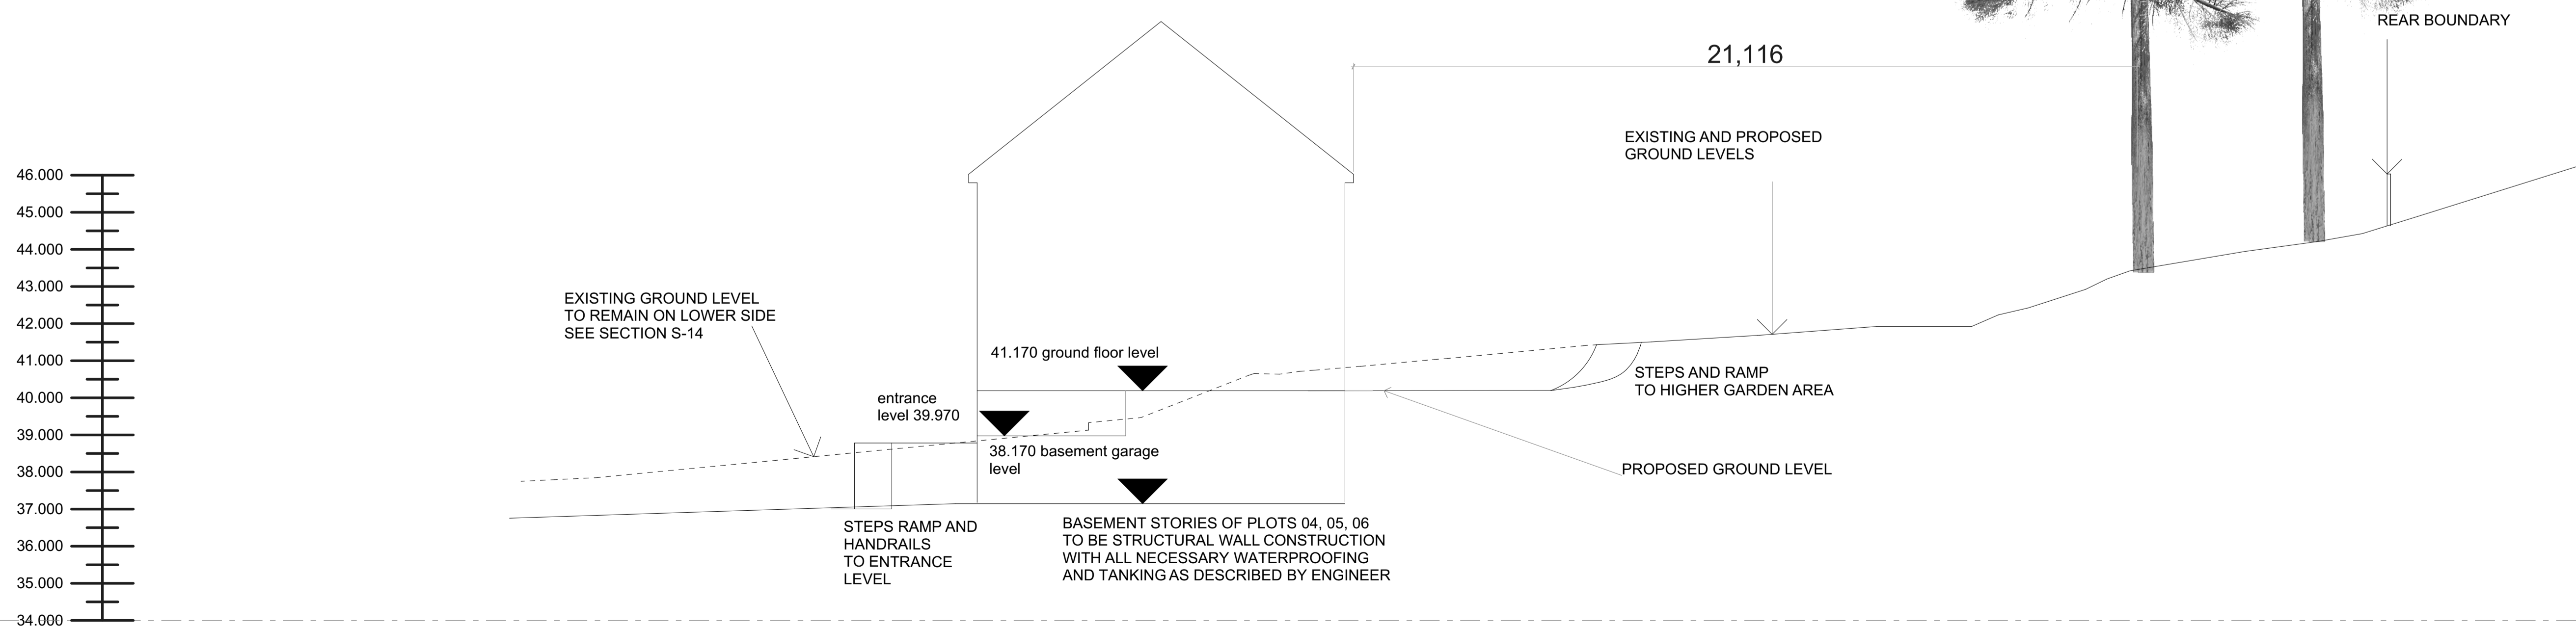

SIX NEW LUXURY DWELLINGS AT  
KENSINGTON COURT, MAINDY, NEWPORT

SECTIONS THROUGH PLOTS 04, 05, 06  
SCALE: 1/100 @ A1 21-11-2024

**SECTIONS 02**

NEAREST FULL  
STANDING TREE  
IN WOODLAND

ADJOINING HOUSES ON  
HIGHER GROUND TO THE  
EAST OF THE SITE

SECTION S-14

PLOT-06

SECTION S-36