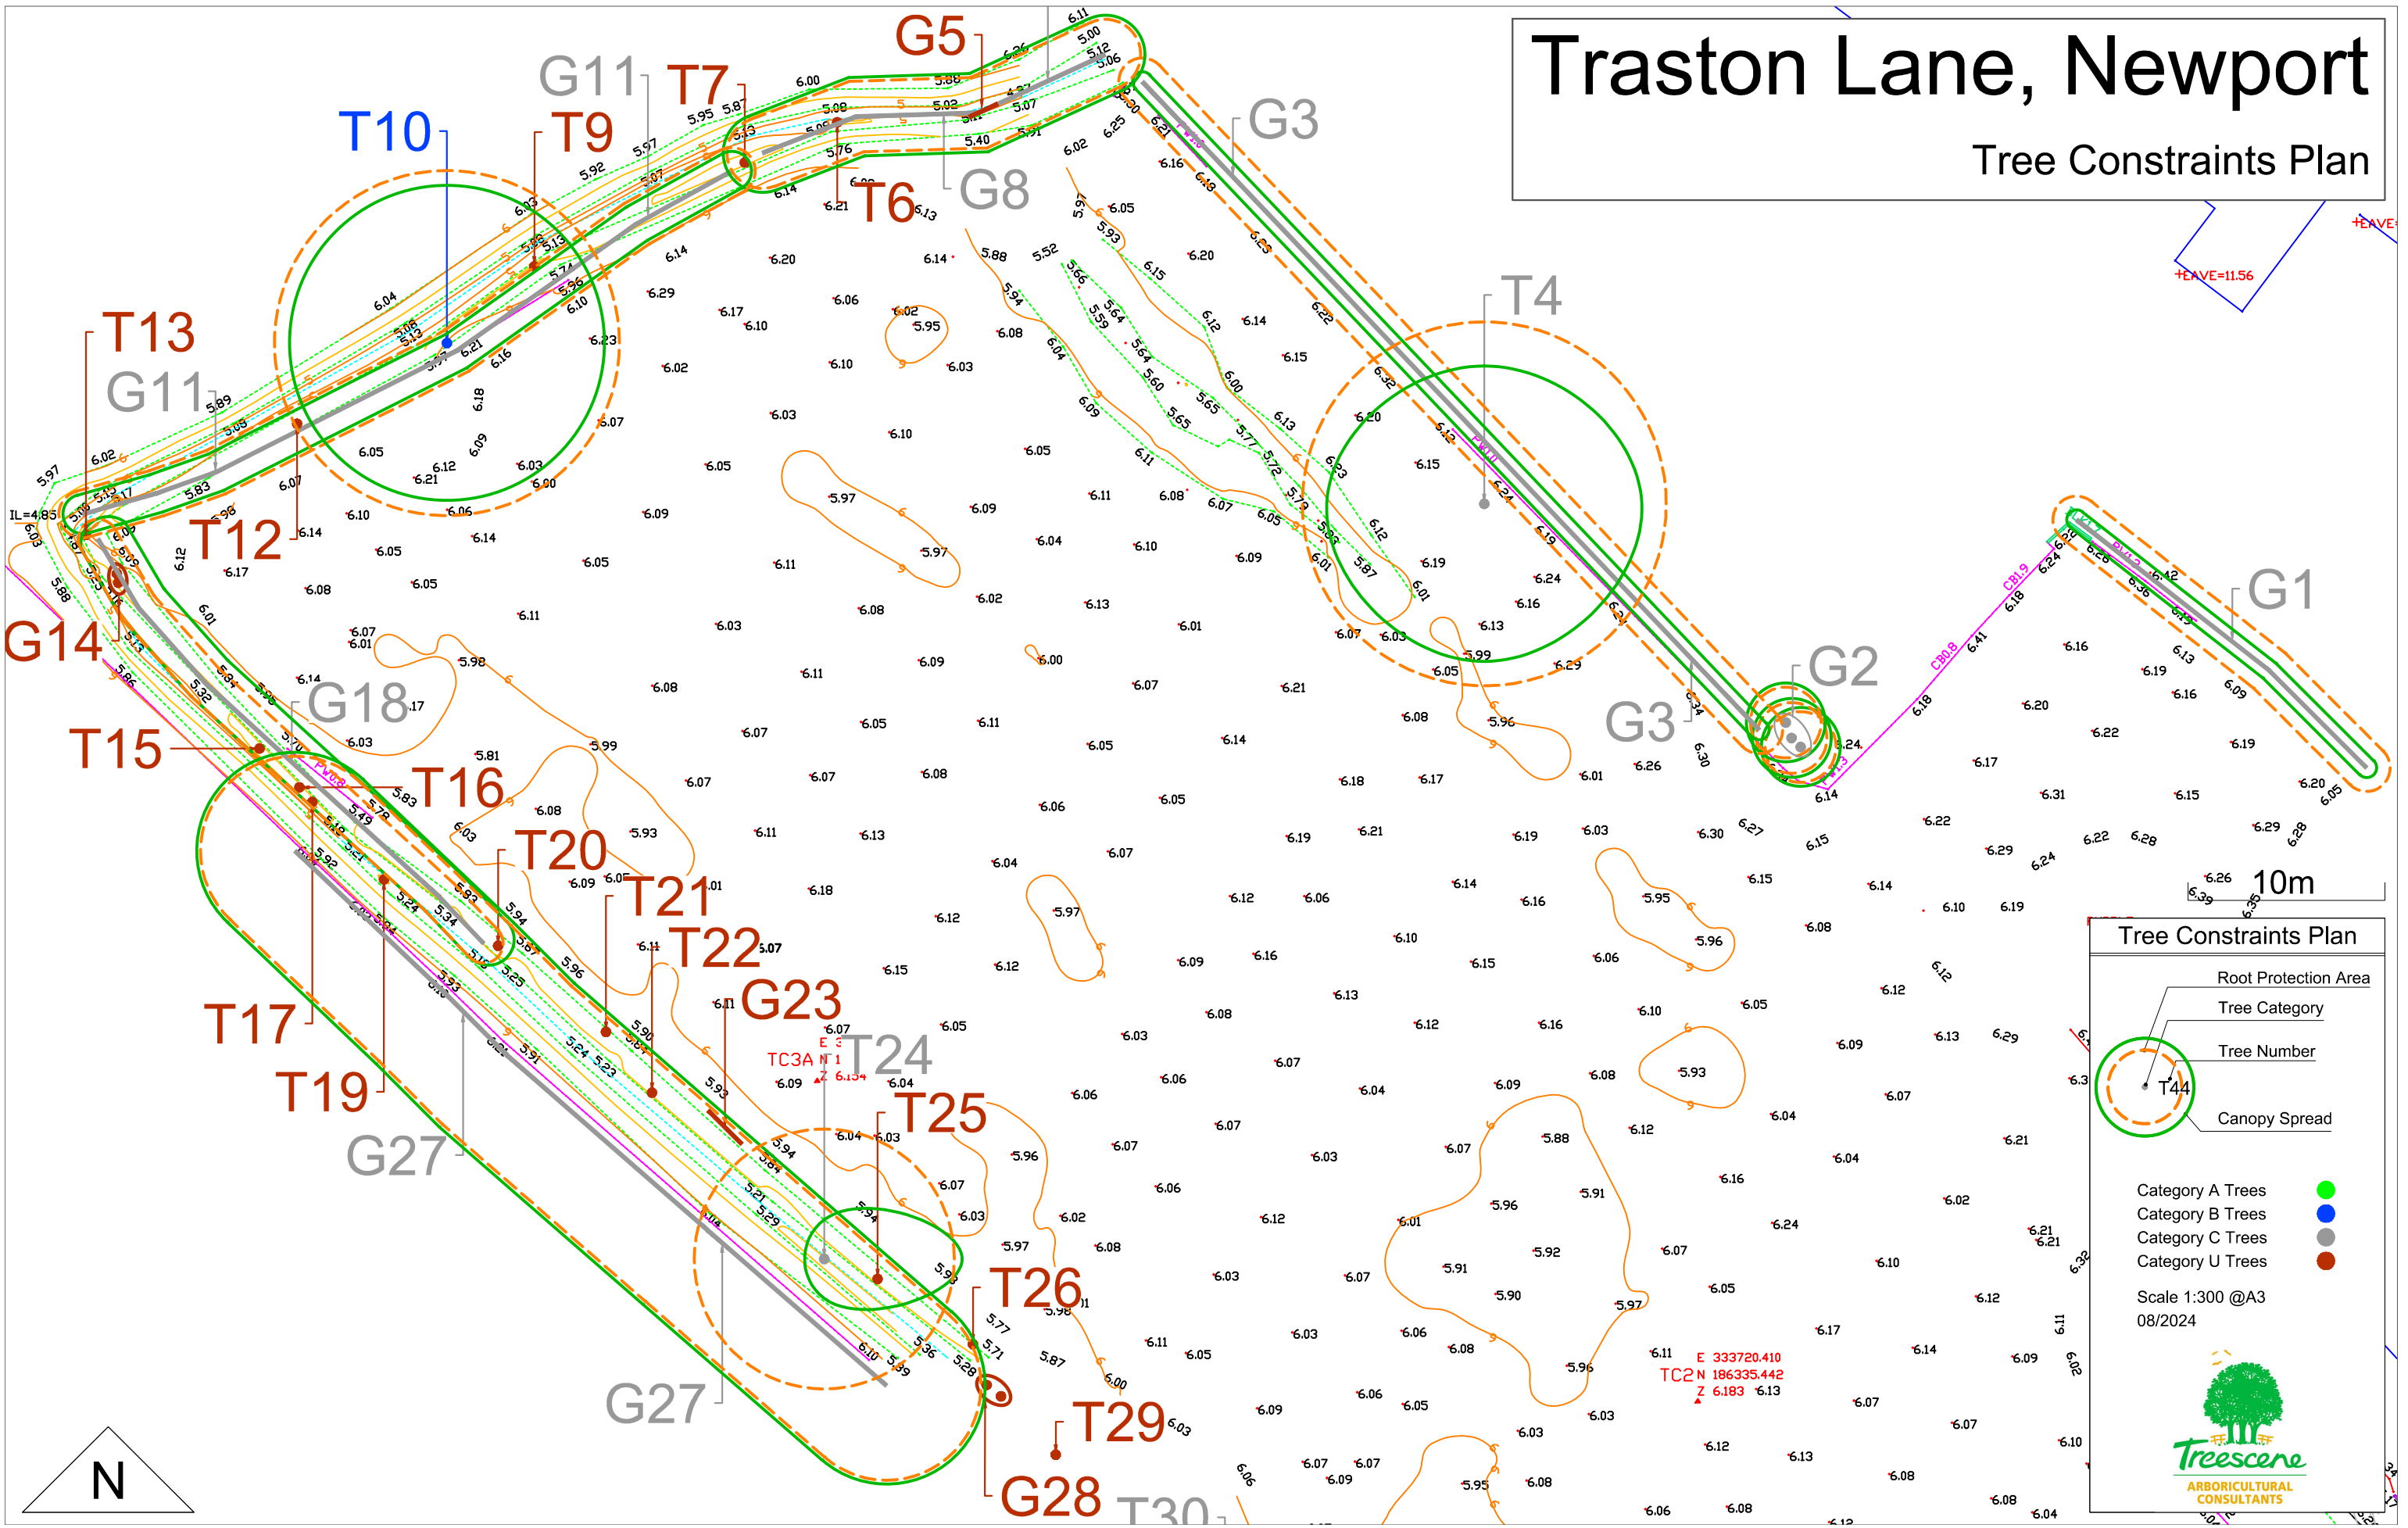

Traston Lane, Newport

Tree Constraints Plan

10m

Tree Constraints Plan

- Root Protection Area
- Tree Category
- Tree Number
- Canopy Spread

Category A Trees ●
 Category B Trees ●
 Category C Trees ●
 Category U Trees ●

Scale 1:700 @A3
 08/2024

Traston Lane, Newport

Tree Constraints Plan

Tree Constraints Plan

- Root Protection Area
- Tree Category
- Tree Number
- Canopy Spread

Category A Trees ●
 Category B Trees ●
 Category C Trees ●
 Category U Trees ●

Scale 1:300 @A3
 08/2024

Treescene
ARBORICULTURAL CONSULTANTS

E 333720.410
TC2 N 186335.442
Z 6.183 6.13

Traston Lane, Newport

Tree Constraints Plan

Tree Constraints Plan

- Root Protection Area
- Tree Category
- Tree Number
- Canopy Spread

- Root Protection Area
- Tree Category
- Tree Number
- Canopy Spread

Category A Trees ●
 Category B Trees ●
 Category C Trees ●
 Category U Trees ●

Scale 1:300 @A3
 08/2024

Treescene
 ARBORICULTURAL CONSULTANTS