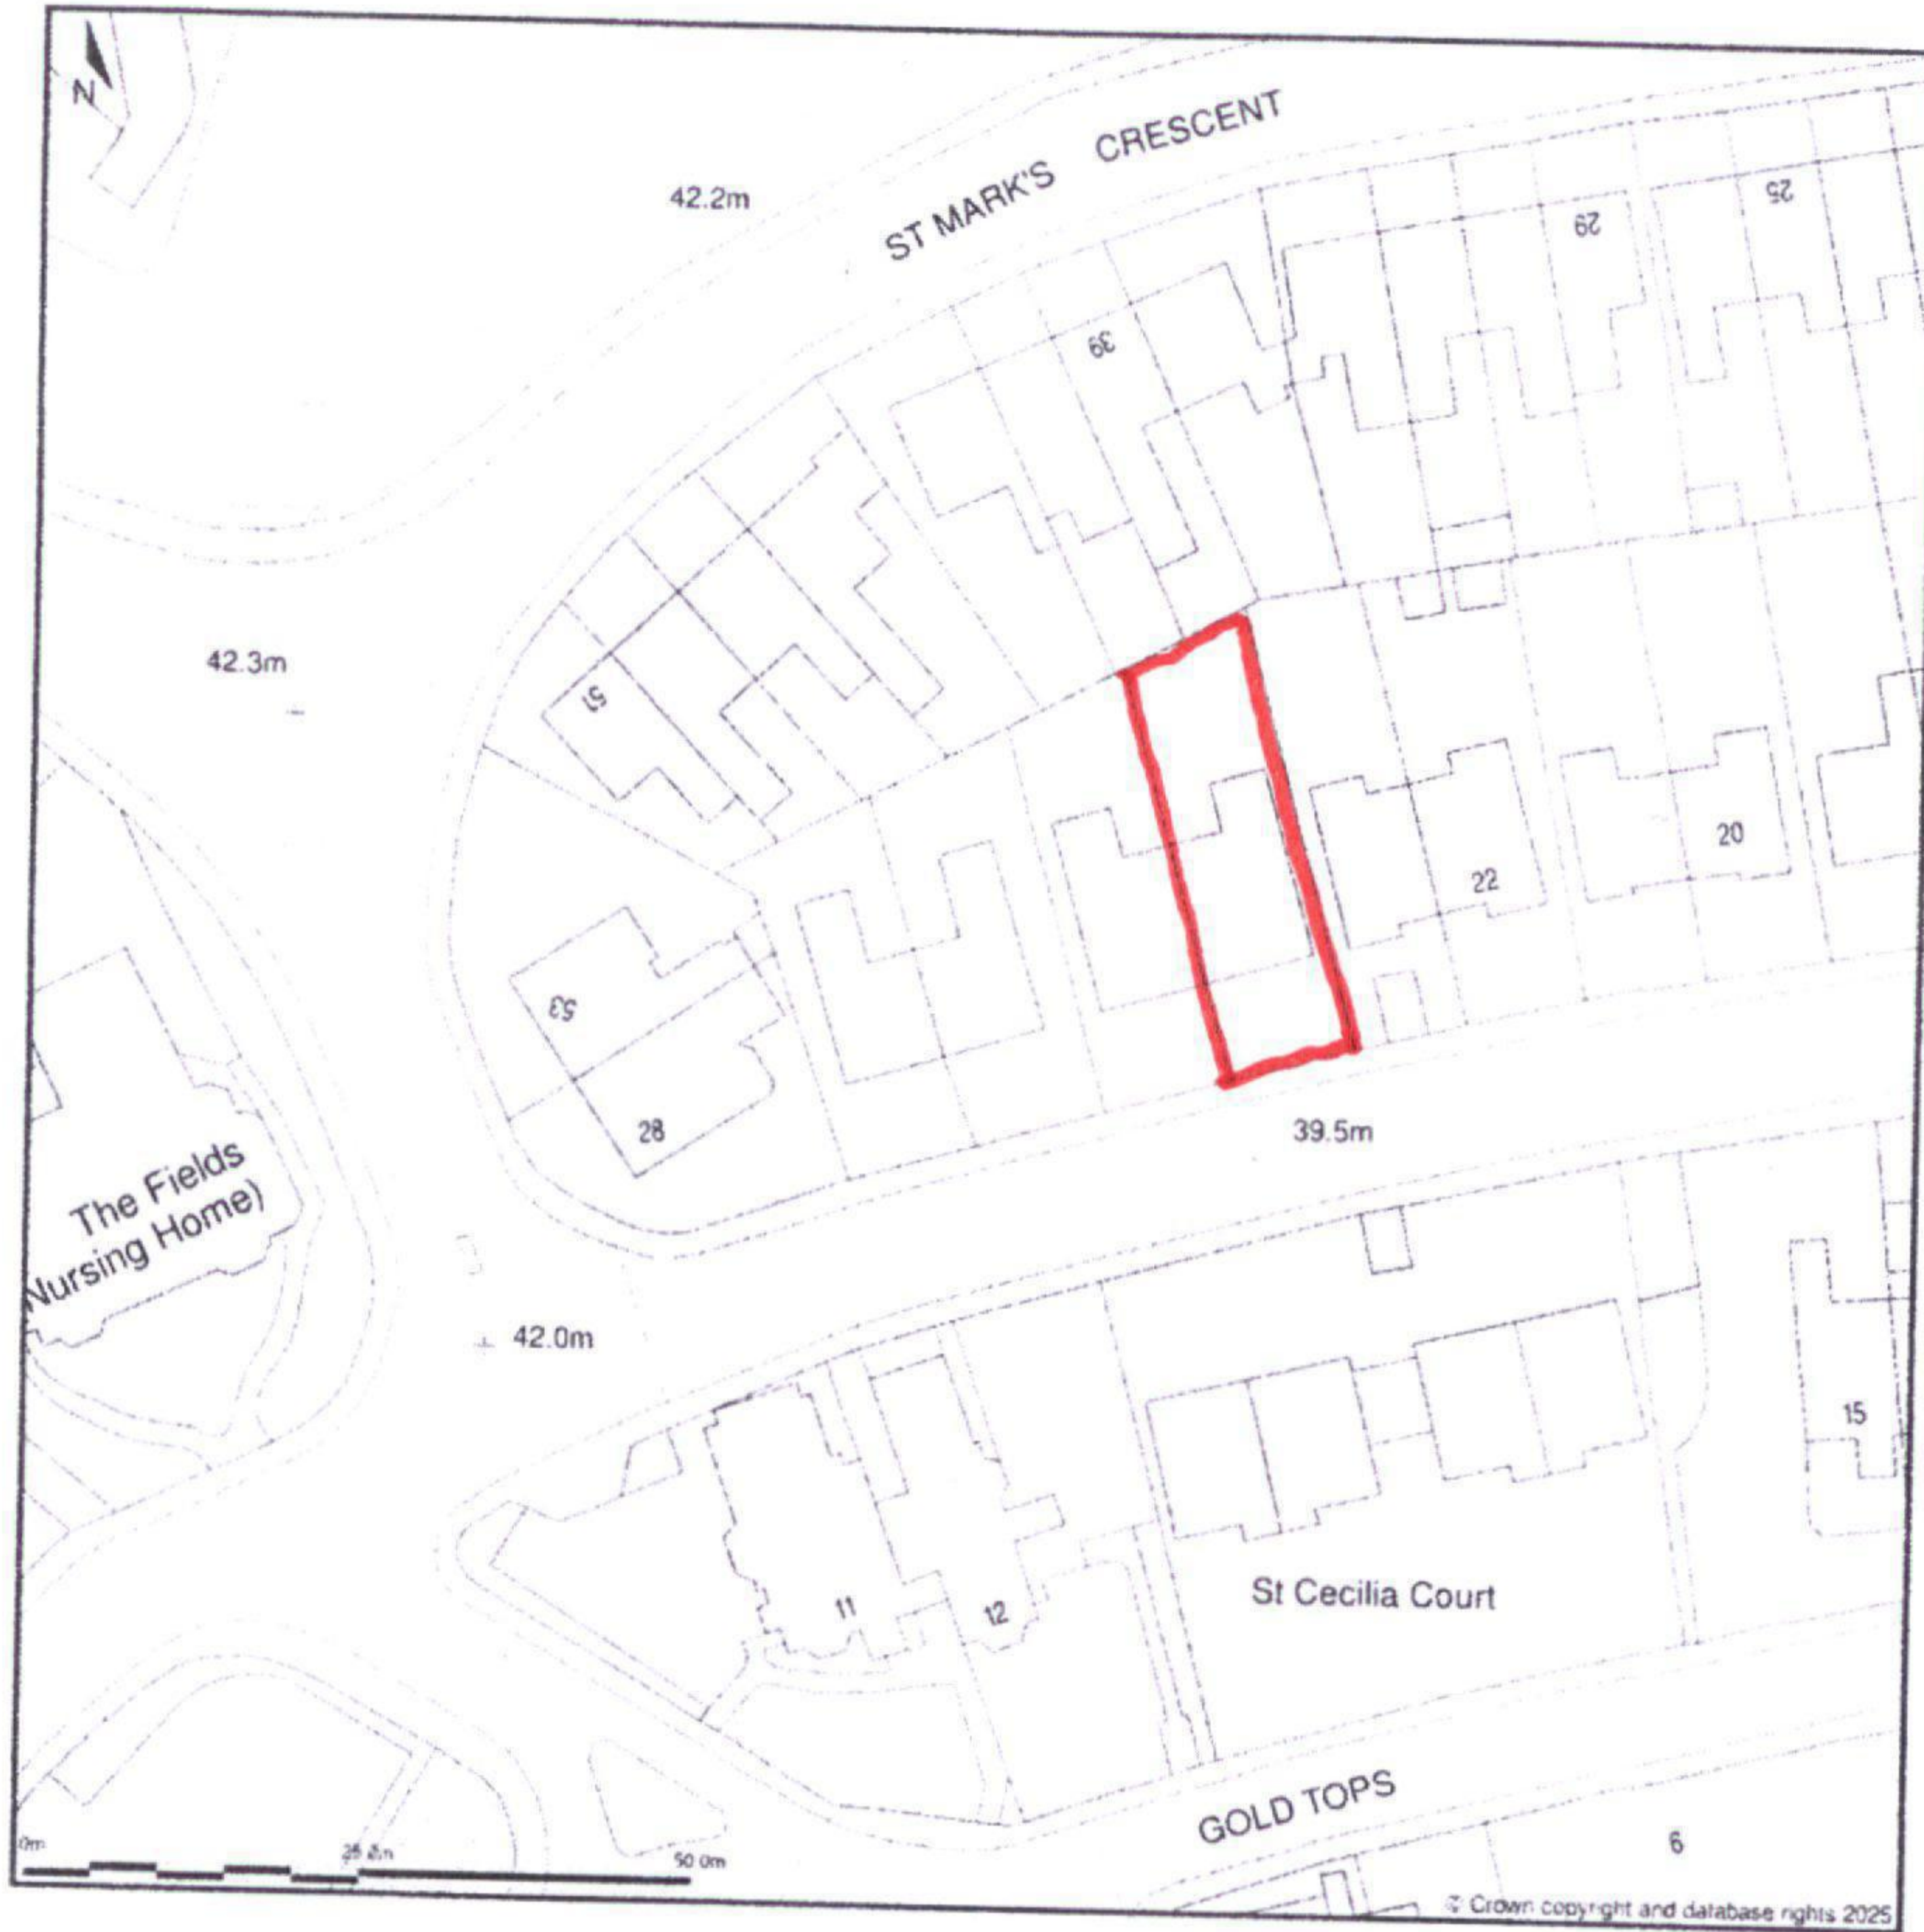

26, Fields Road, Newport, NP20 4PJ

Location Plan shows area bounded by: 330379.19, 188319.41 330520.62, 188460.83 (at a scale of 1:1250), OSGridRef: ST30448839. The representation of a road, track or path is no evidence of a right of way. The representation of features as lines is no evidence of a property boundary.

Produced on 28th Nov 2025 from the Ordnance Survey National Geographic Database and incorporating surveyed revision available at this date. Reproduction in whole or part is prohibited without the prior permission of Ordnance Survey. © Crown copyright 2025. Supplied by buyaplan.co.uk a licensed Ordnance Survey partner (100053143). Unique plan reference: #01023197-76A28E.