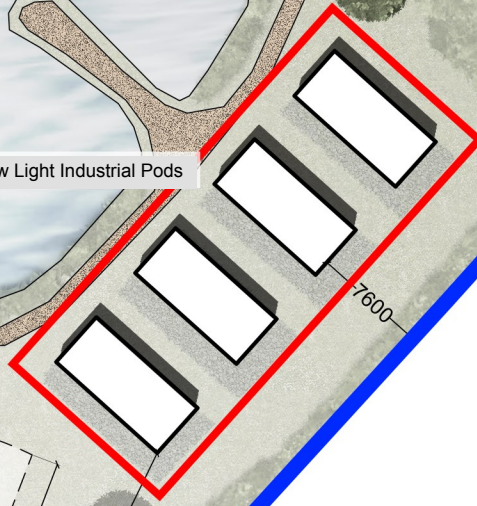

Pond

4 New Parking Spaces

Pond

Neuadd Wen

4No. New Light Industrial Pods

Track

21000

22800

7600

Scale: 1:500 @ A3