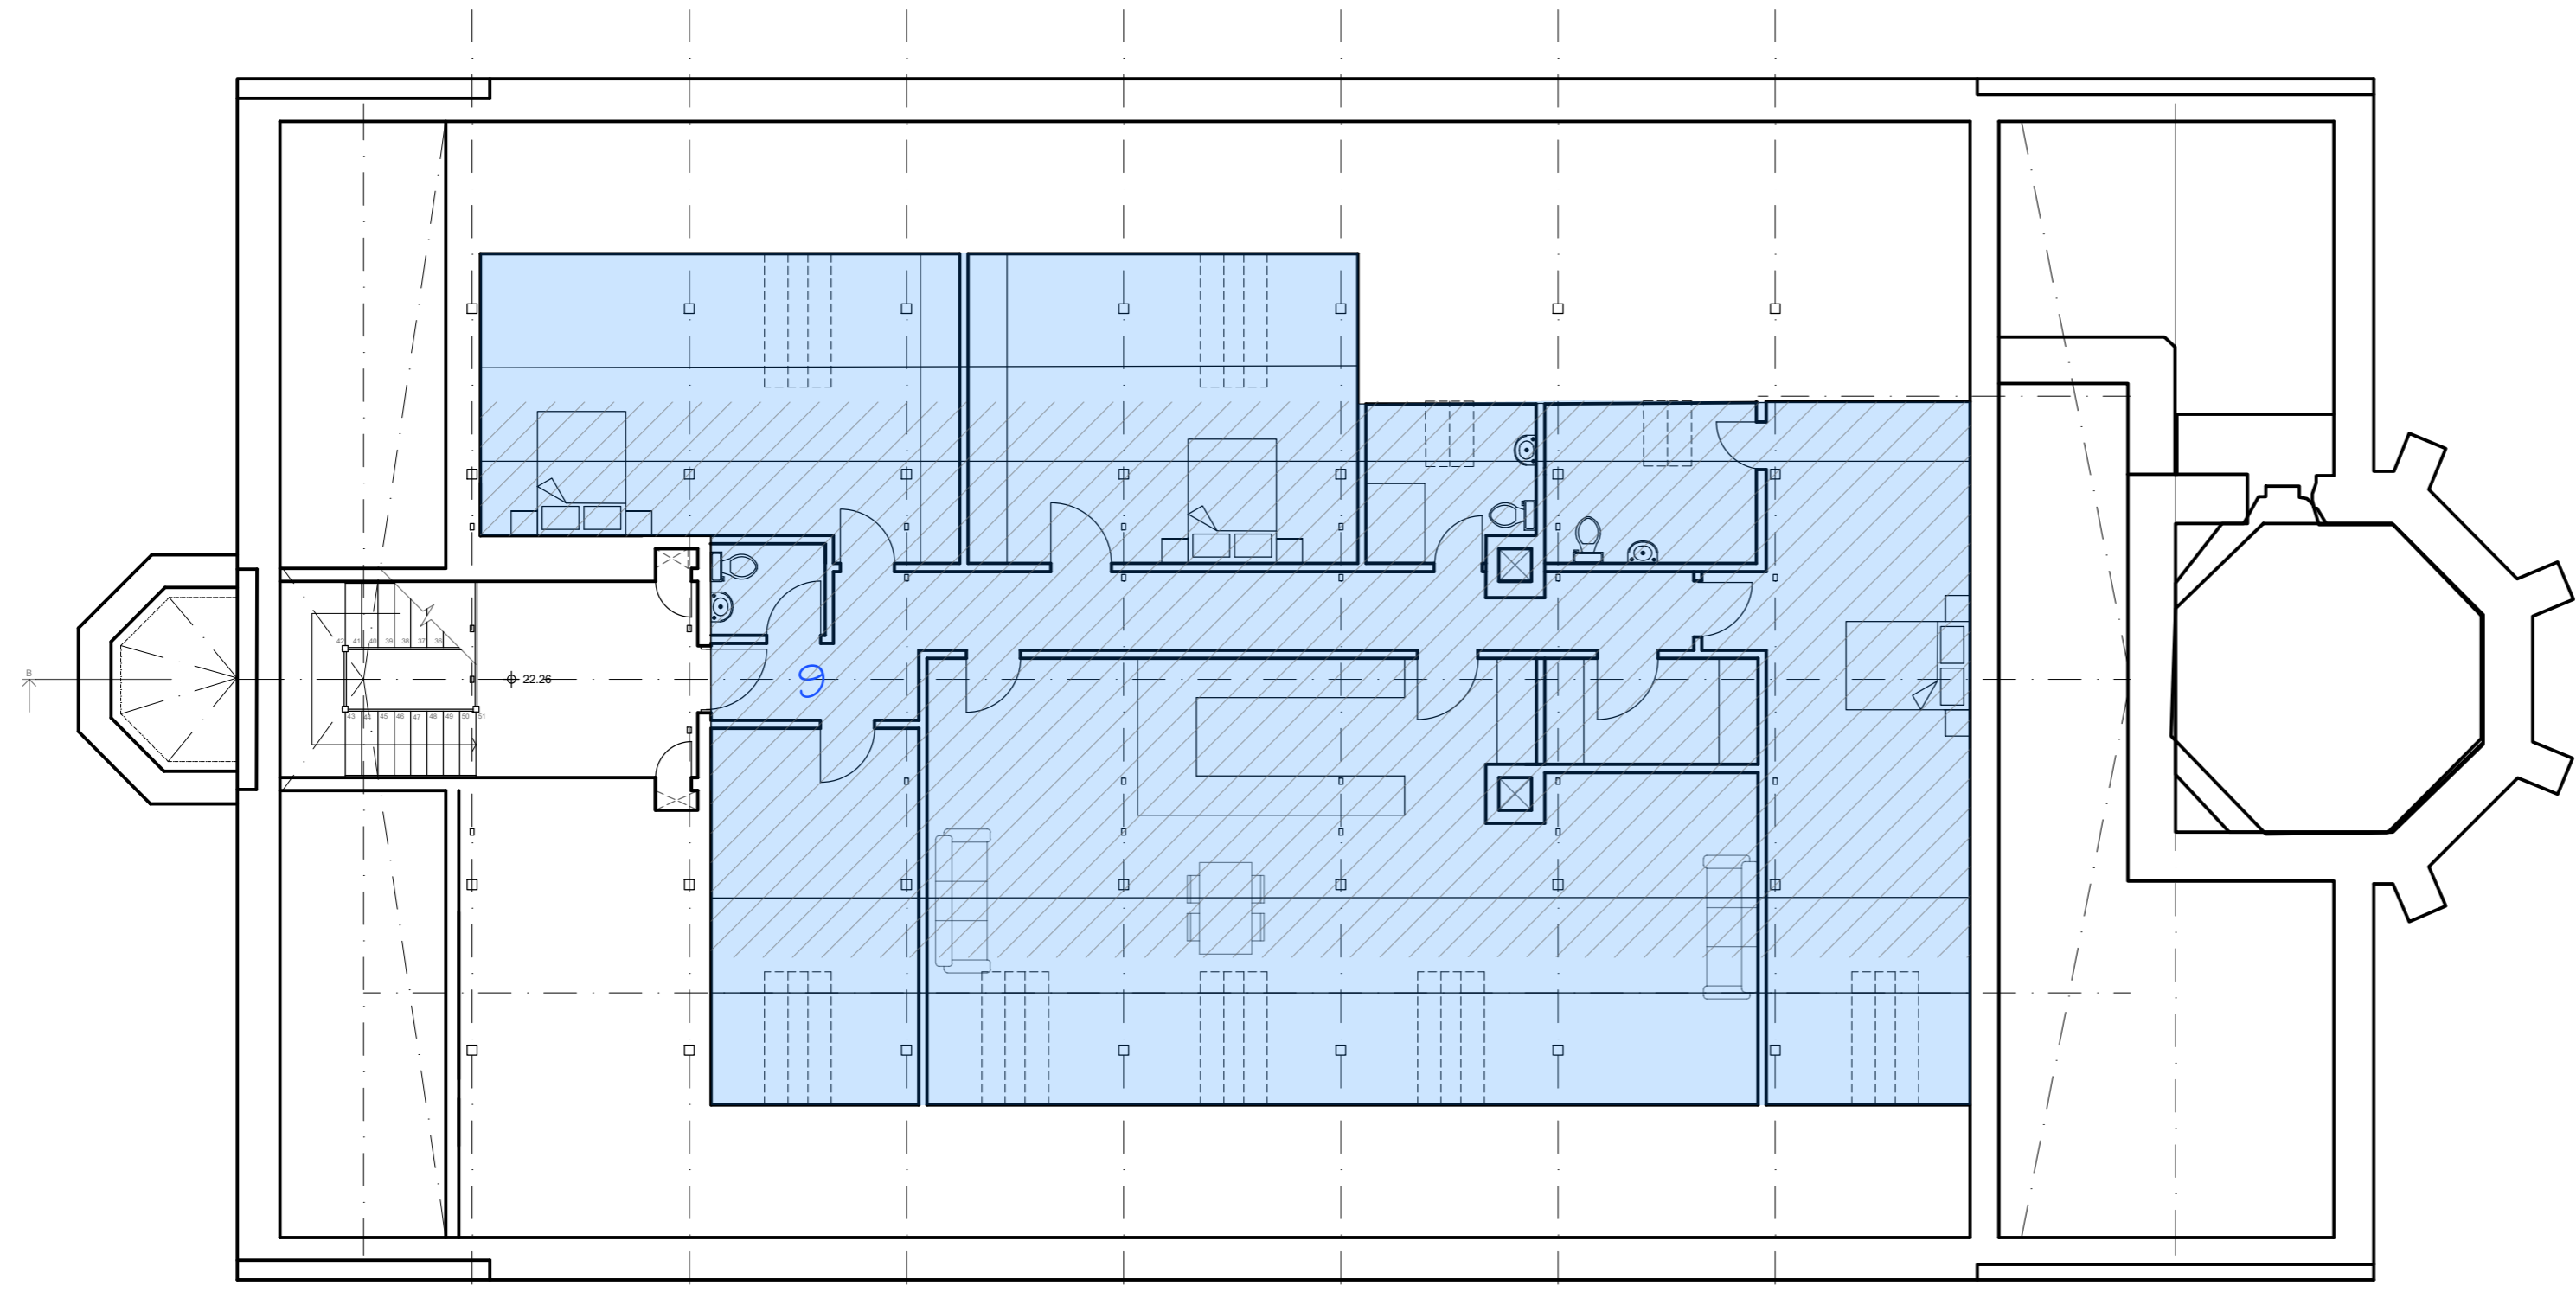

UNIT AREAS (above 1.5m ceiling height)				
Unit No.	Type	Ground floor	First Floor	Total
1	2b 4p	47.4m ²	37.9m ²	85.3m ²
2	2b 4p	46.1m ²	45.7m ²	91.8m ²
3	2b 4p	43.5m ²	43.5m ²	87m ²
4	3b 5p	61.4m ²	52.1m ²	113.5m ²
5	3b 5p	61.4m ²	52.1m ²	113.5m ²
6	2b 4p	43.5m ²	43.5m ²	87m ²
7	2b 4p	46.1m ²	45.7m ²	91.8m ²
8	2b 4p	47.4m ²	37.9m ²	85.3m ²
9	3b6p	188m ²	-	188m ²

- Three bed flat
- Ceiling height above 1.8m

SECOND FLOOR PLAN