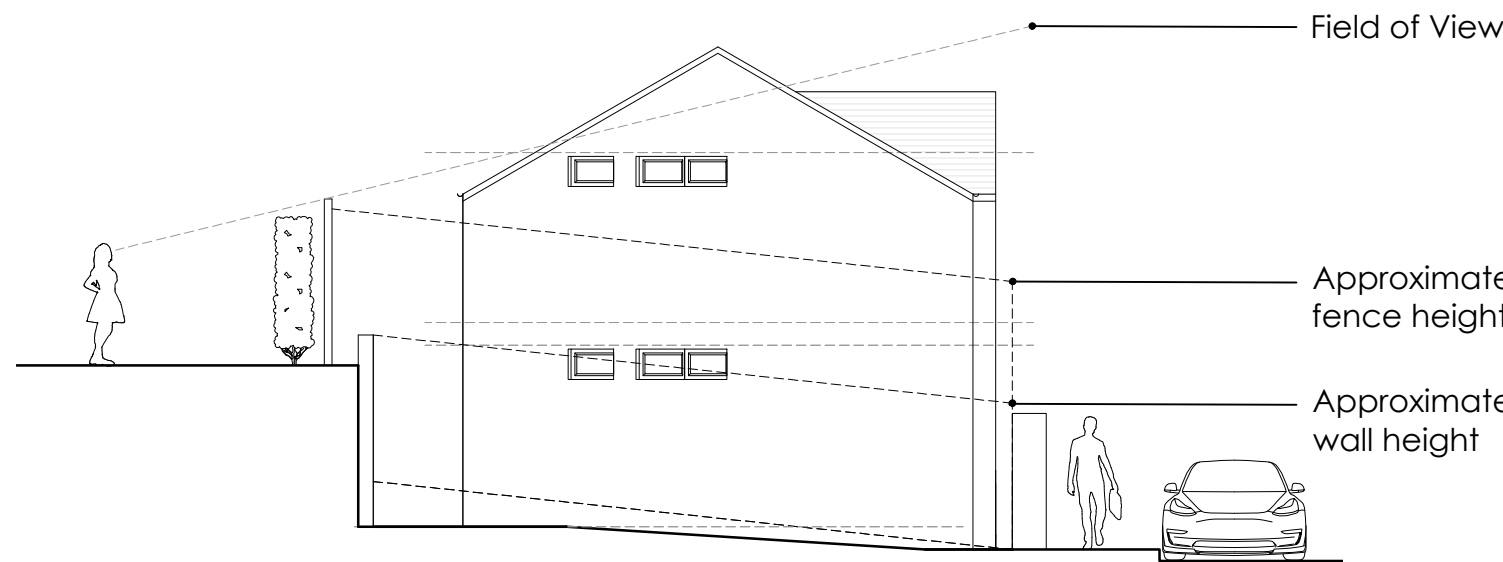

Front Elevation

Rear Elevation

Left Elevations

Right Elevation

Bee Brick

Bird Box

21 Clyffard Crescent Newport NP20 4GF		Job No. 24_032 Dwg No. AL(00)02	Rev. B
Title Proposed Elevations			
Date 01/05/2024	Drawn ML	Scale 1:100 @A3	
		Architects · Town planners Environmental & Urban design	
<small>Unit 1A, Compass Business Park, Pacific Road, Cardiff, CF24 5HL</small>		<small>www.c-jarchitects.co.uk tel: 029 20452100</small>	