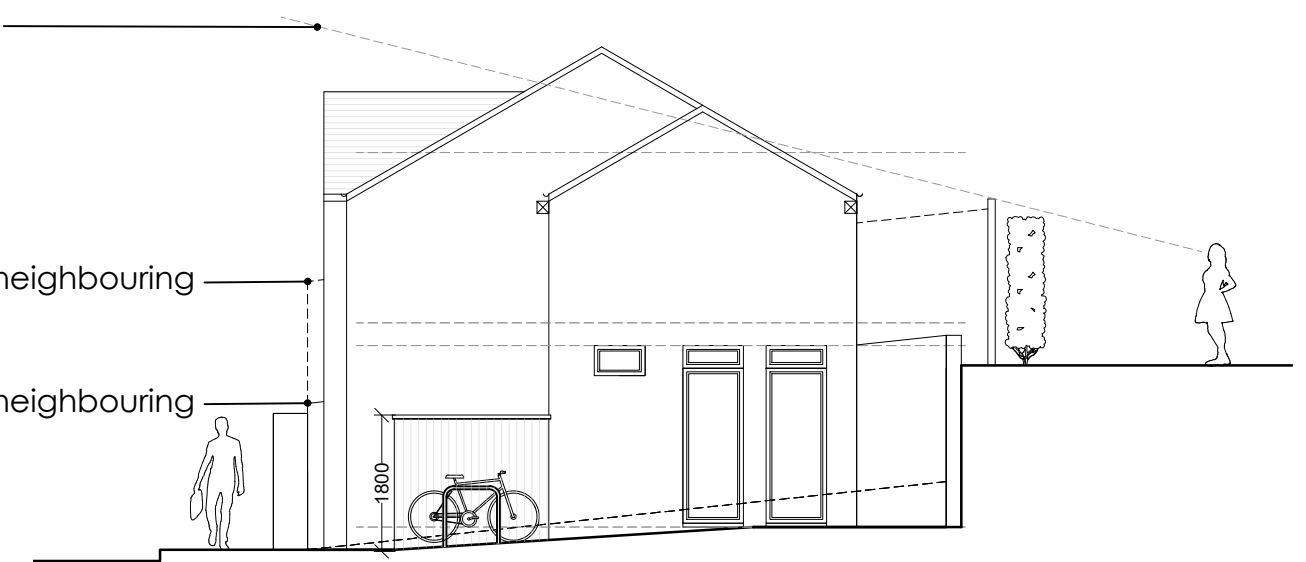

Front Elevation

Rear Elevation

Left Elevations

Right Elevation

Bee Brick

Bird Box

21 Clyffard Crescent Newport NP20 4GF		Job No. 24_032 Dwg No. AL(00)02	Rev. B
Title Proposed Elevations			
Date 01/05/2024	Drawn ML	Scale 1:100 @A3	
		Architects · Town planners Environmental & Urban design	
<small>Unit 1A, Compass Business Park, Pacific Road, Cardiff, CF24 5HL</small>		<small>www.c-jarchitects.co.uk tel: 029 20452100</small>	