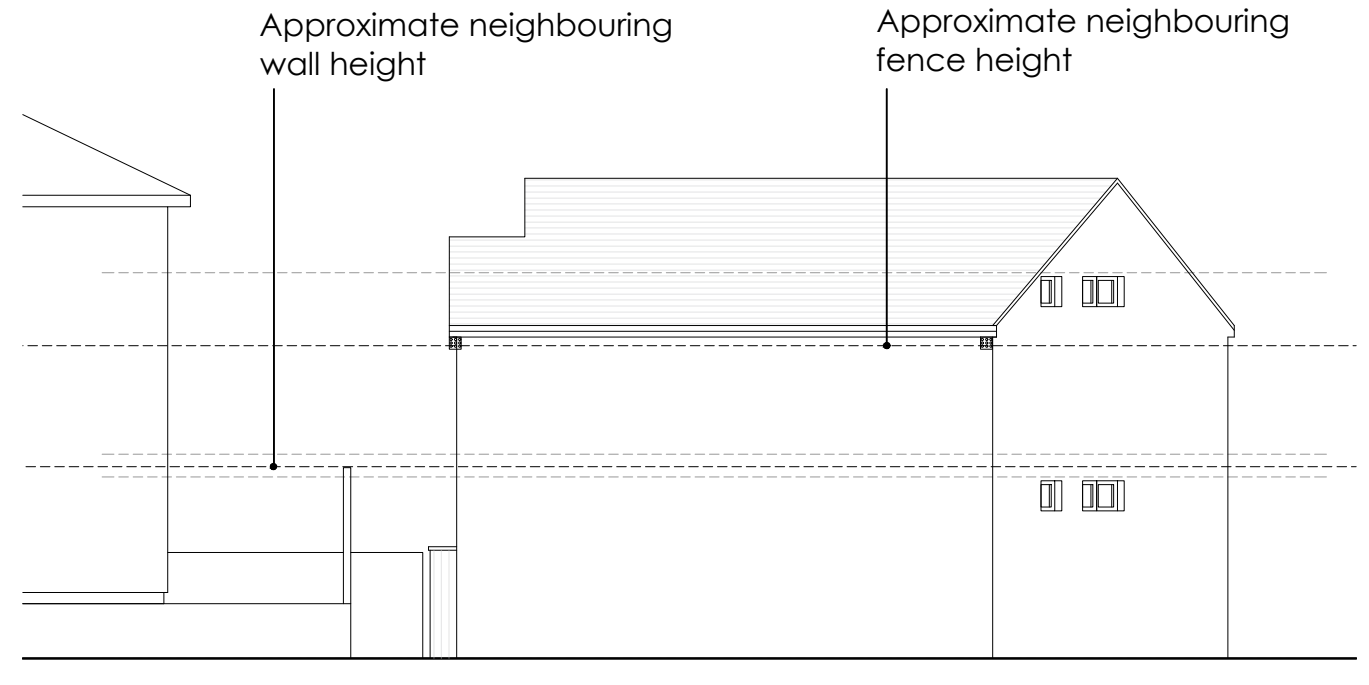

Front Elevation

Rear Elevation

Left Elevations

Right Elevation

Bee Brick

Bird Box

21 Clyffard Crescent Newport NP20 4GF		Job No. 24_032 Dwg No. AL(00)02	Rev. B
Title Proposed Elevations			
Date 01/05/2024	Drawn ML	Scale 1:100 @A3	
		Architects · Town planners Environmental & Urban design	
<small>Unit 1A, Compass Business Park, Pacific Road, Cardiff, CF24 5HL</small>		<small>www.c-jarchitects.co.uk tel: 029 20452100</small>	