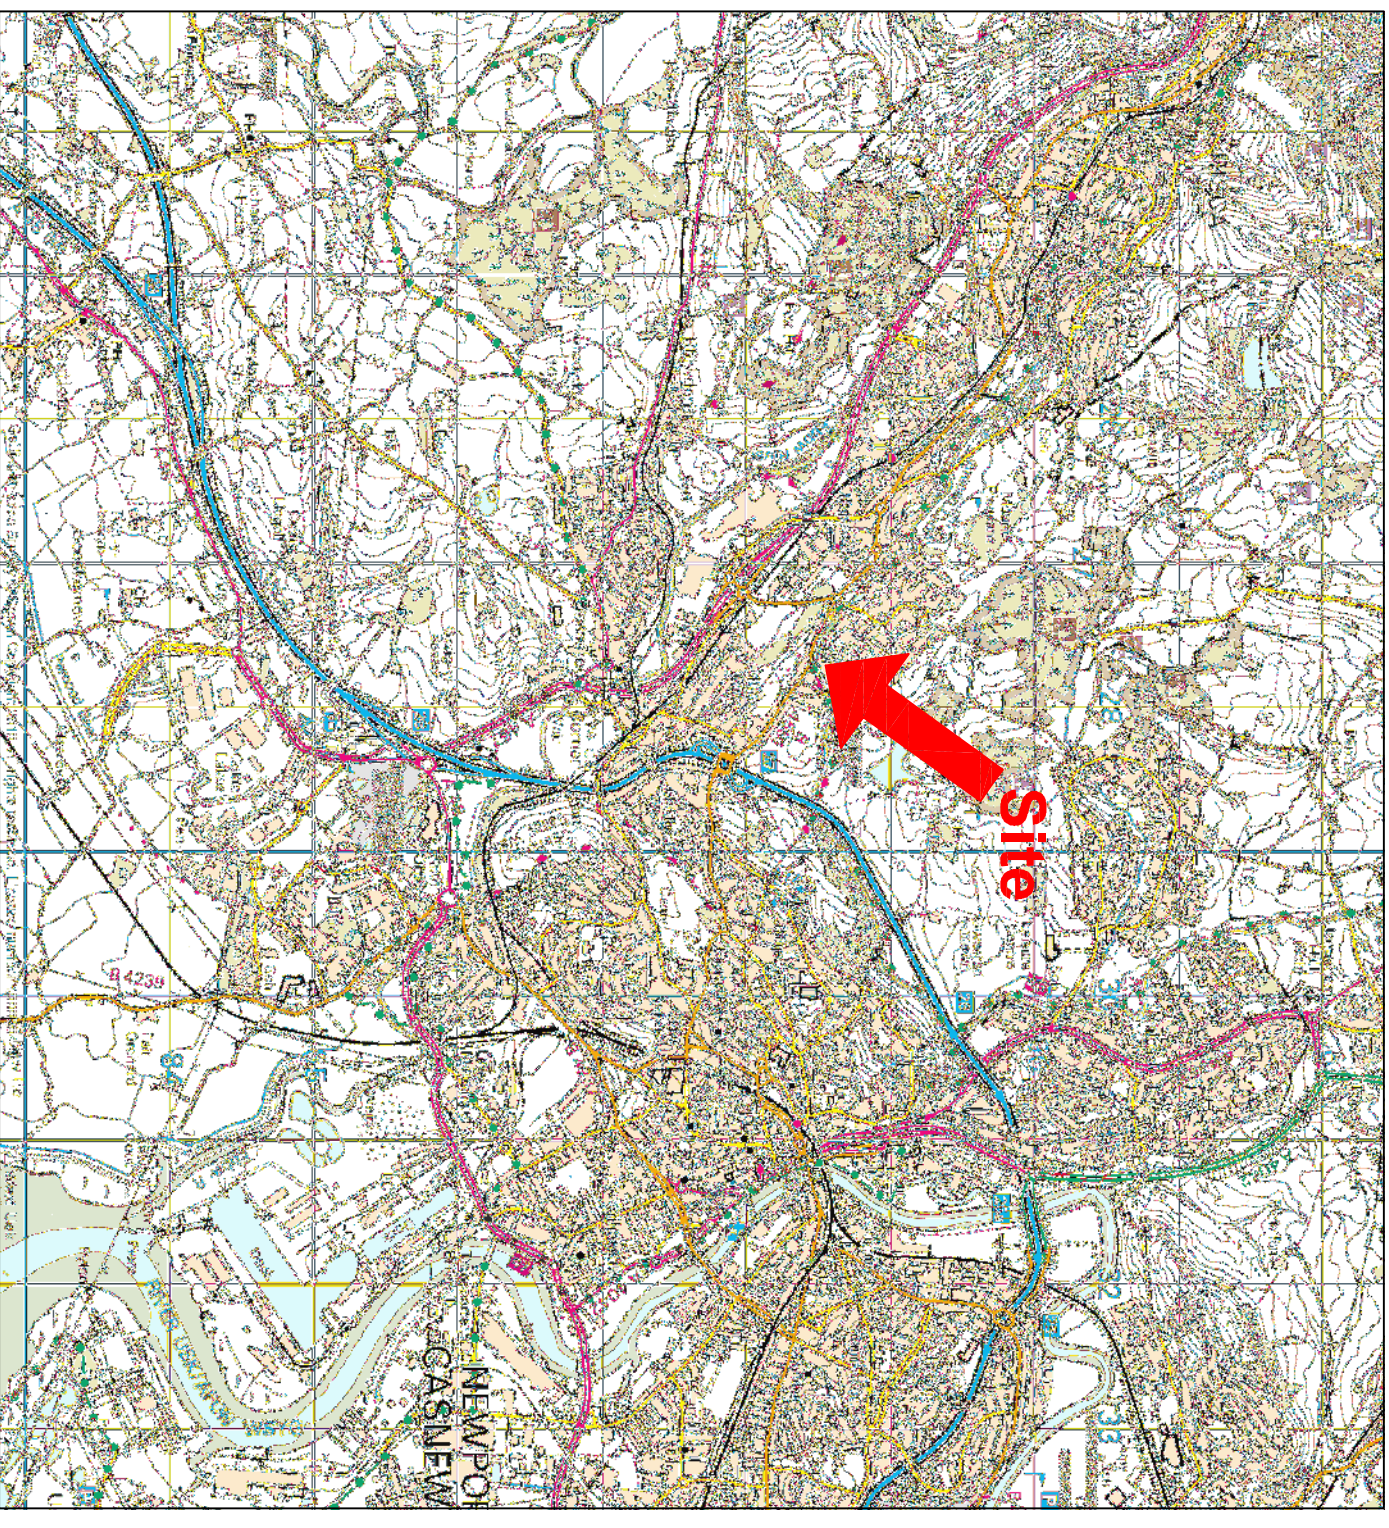

Ordnance Survey, (c) Crown Copyright 2010. All rights reserved. Licence number 100020449

SITE LOCATION PLAN

SITE LOCATION MAP

NOTES	REVISIONS	PROJECT NAME	DRAWING TITLE	DETAILS
<p>RPOD BUILDING CONSULTANTS</p> <p>RPO BUILDING CONSULTANTS 61 WESTERN AVENUE NEWPORT SOUTH WALES NP20 3QZ T - 01633 677 514</p>		<p>LAND AT JESSOP CLOSE ROGERSTONE NEWPORT FOR DWR CYMRU WELSH WATER</p>	<p>SITE LOCATION PLAN FOR OUTLINE PLANNING</p>	<p>Job No. JC Drawing No. 01 Revision - Scale 1:1250 / NTS Date JUN 15</p>