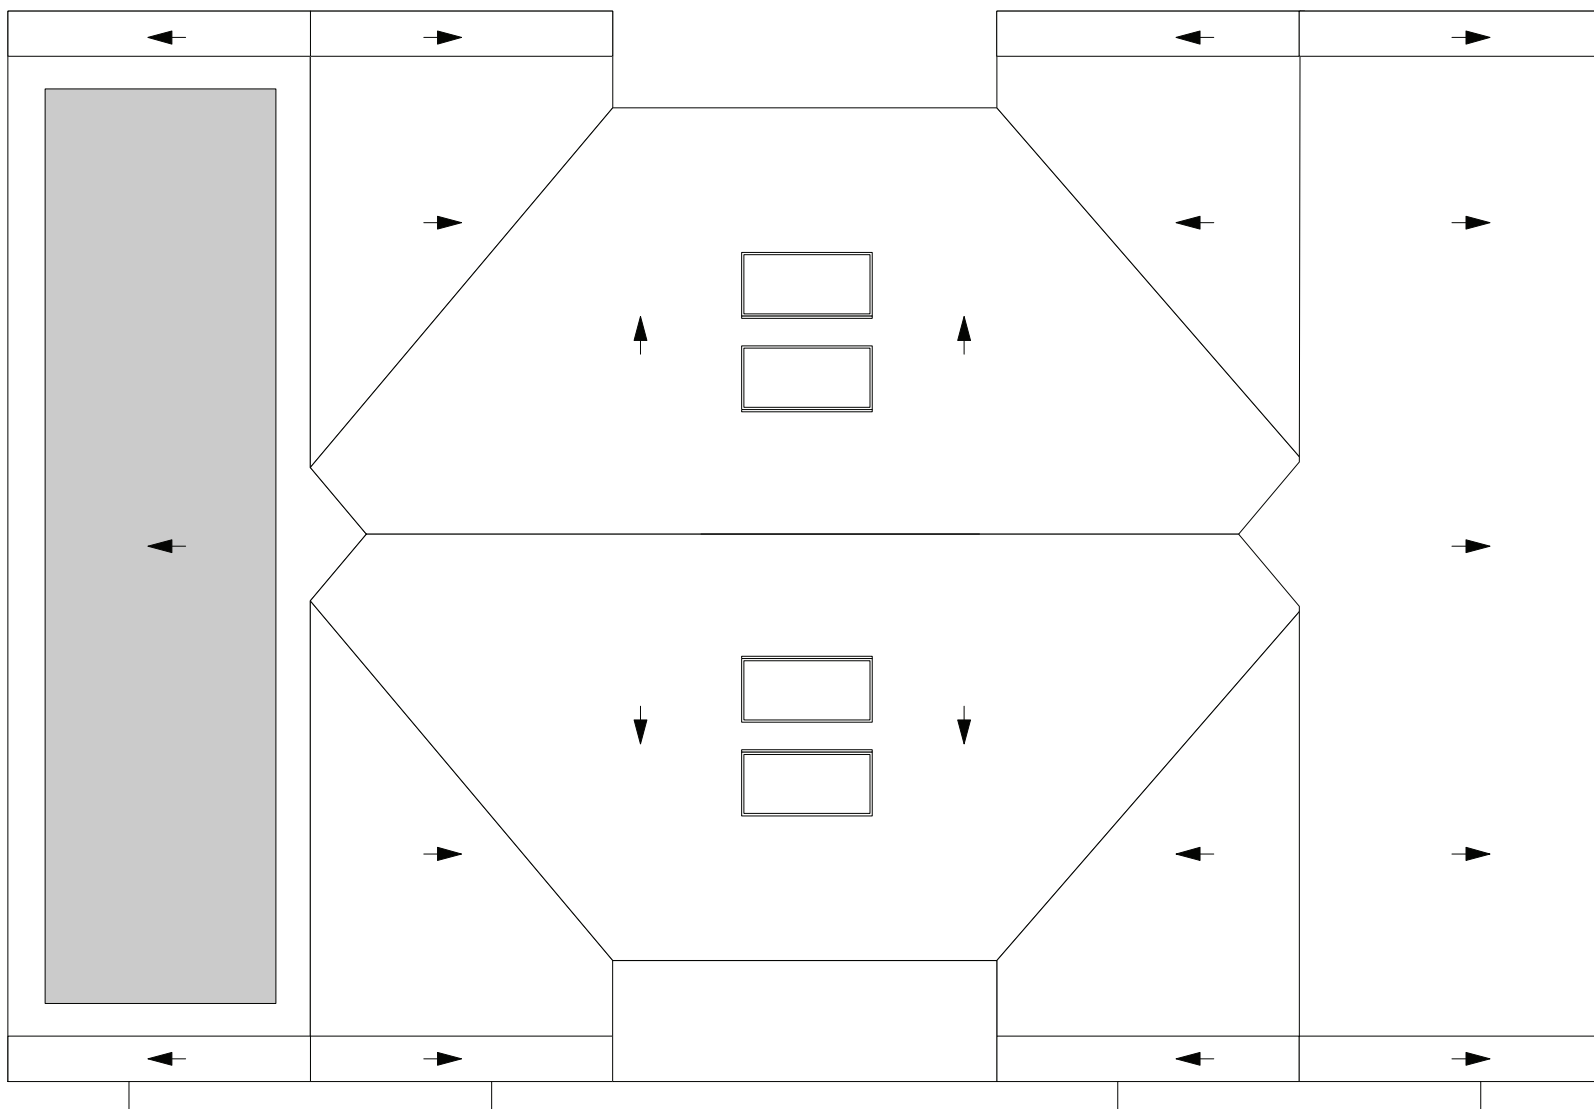

Roof Plan

Skerryvore Designs Ltd
skerryvoredesigns.co.uk
Phone **01633 897922**
Mobile **07816 934352**
contact@skerryvoredesigns.co.uk

JOB
TITLE Plough House
Druidstone Road

DRAWING
TITLE Roof Plan and front visual

DRAWING No.	SD1118-24B
SCALE	1:100 @ A3
DATE	May 2026