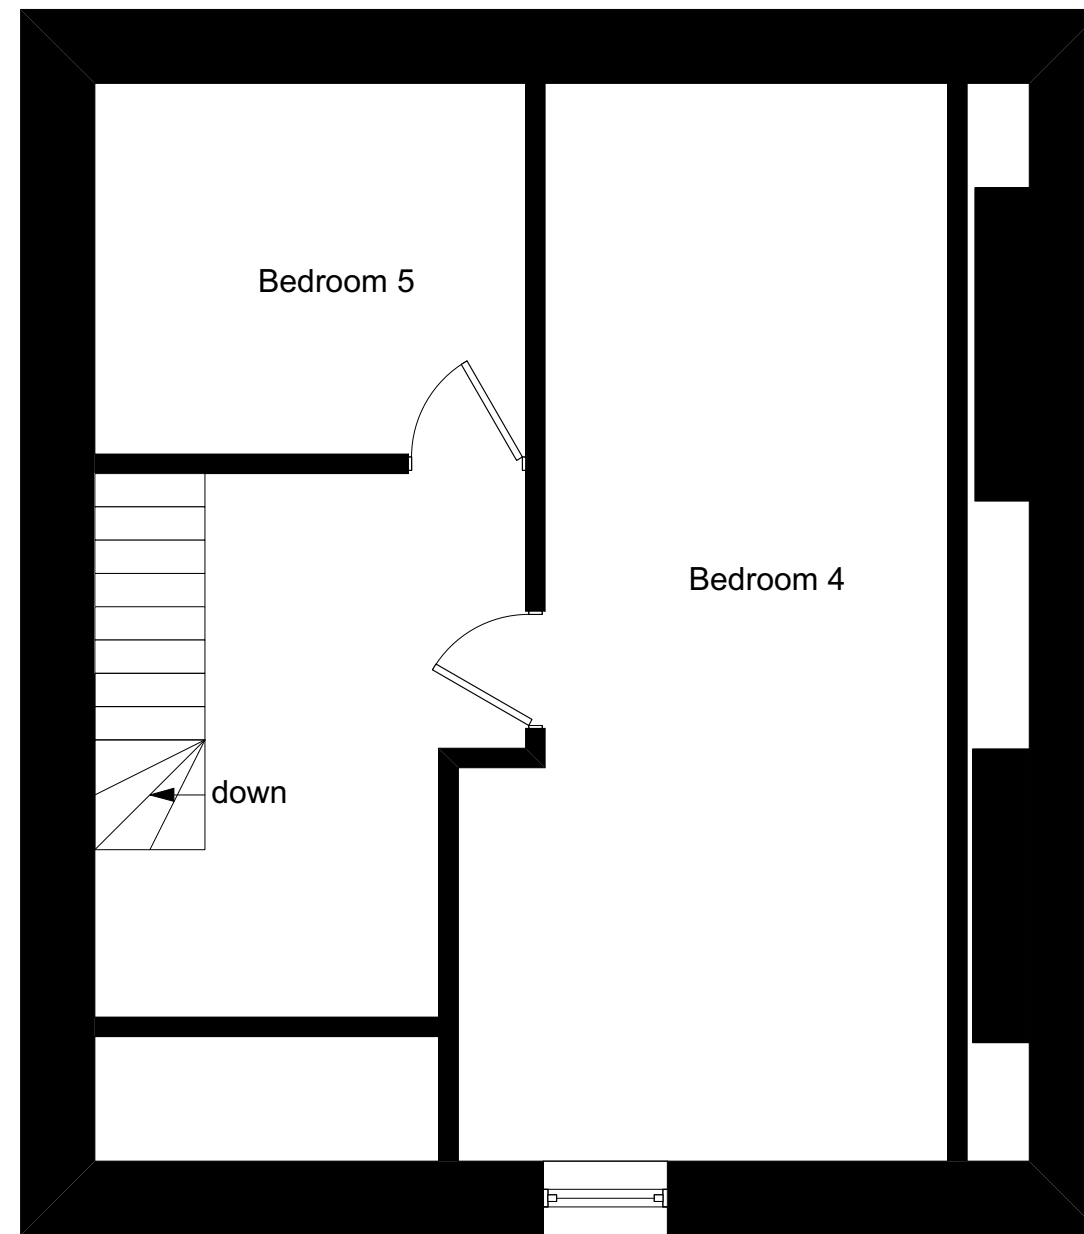

First Floor

Attic

Skerryvore Designs Ltd
 skerryvoredesigns.co.uk
 Phone **01633 897922**
 Mobile **07816 934352**
 contact@skerryvoredesigns.co.uk

JOB
TITLE 3 Clytha Cres,
 Newport
 NP20 2EY

DRAWING
TITLE Existing plans
 First floor & Loft

DRAWING No.	SD1035-02
SCALE	1:50 @ A3
DATE	Feb 2025