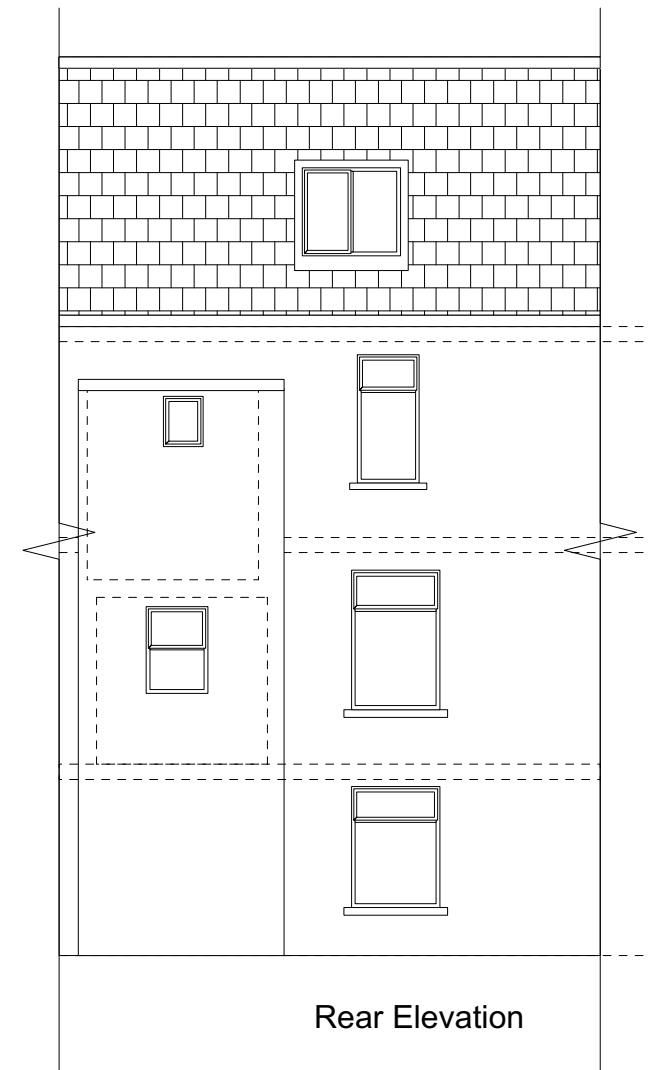

Front Elevation

Rear Elevation

Skerryvore Designs Ltd
 skerryvoredesigns.co.uk
 Phone **01633 897922**
 Mobile **07816 934352**
 contact@skerryvoredesigns.co.uk

JOB
TITLE 3 Clytha Cres,
 Newport
 NP20 2EY

DRAWING
TITLE Existing elevations

DRAWING No.	SD1035-03
SCALE	1:100 @ A3
DATE	Feb 2025