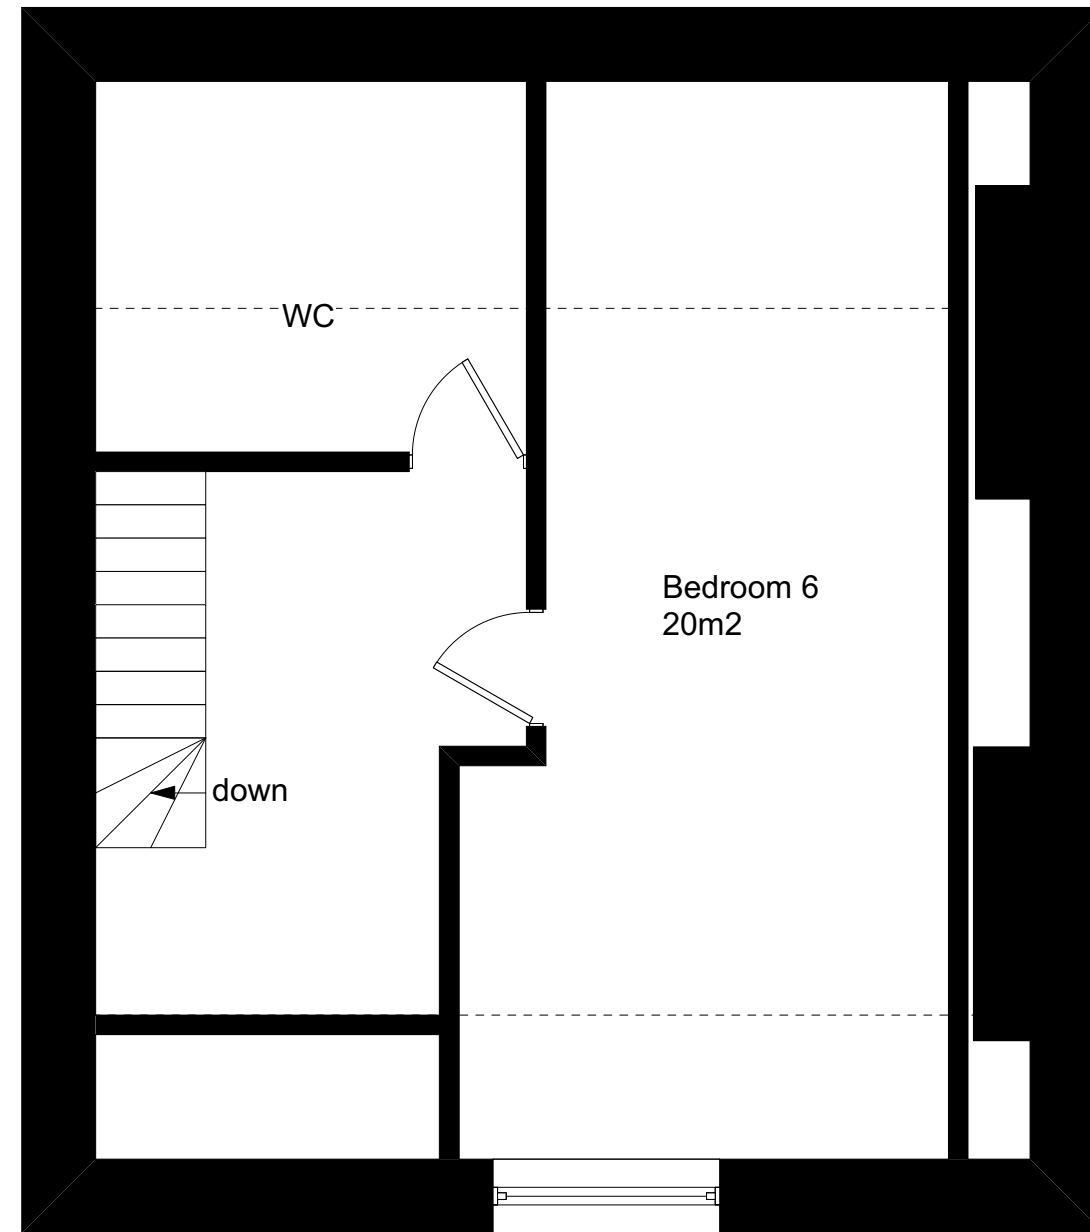

First Floor

Attic

**Skerryvore Designs Ltd**  
 skerryvoredesigns.co.uk  
 Phone **01633 897922**  
 Mobile **07816 934352**  
 contact@skerryvoredesigns.co.uk

**JOB**  
**TITLE** 3 Clytha Cres,  
 Newport  
 NP20 2EY

**DRAWING**  
**TITLE** Proposed plans  
 First floor & Loft

<b>DRAWING No.</b>	SD1035-05B
<b>SCALE</b>	1:50 @ A3
<b>DATE</b>	May 2025