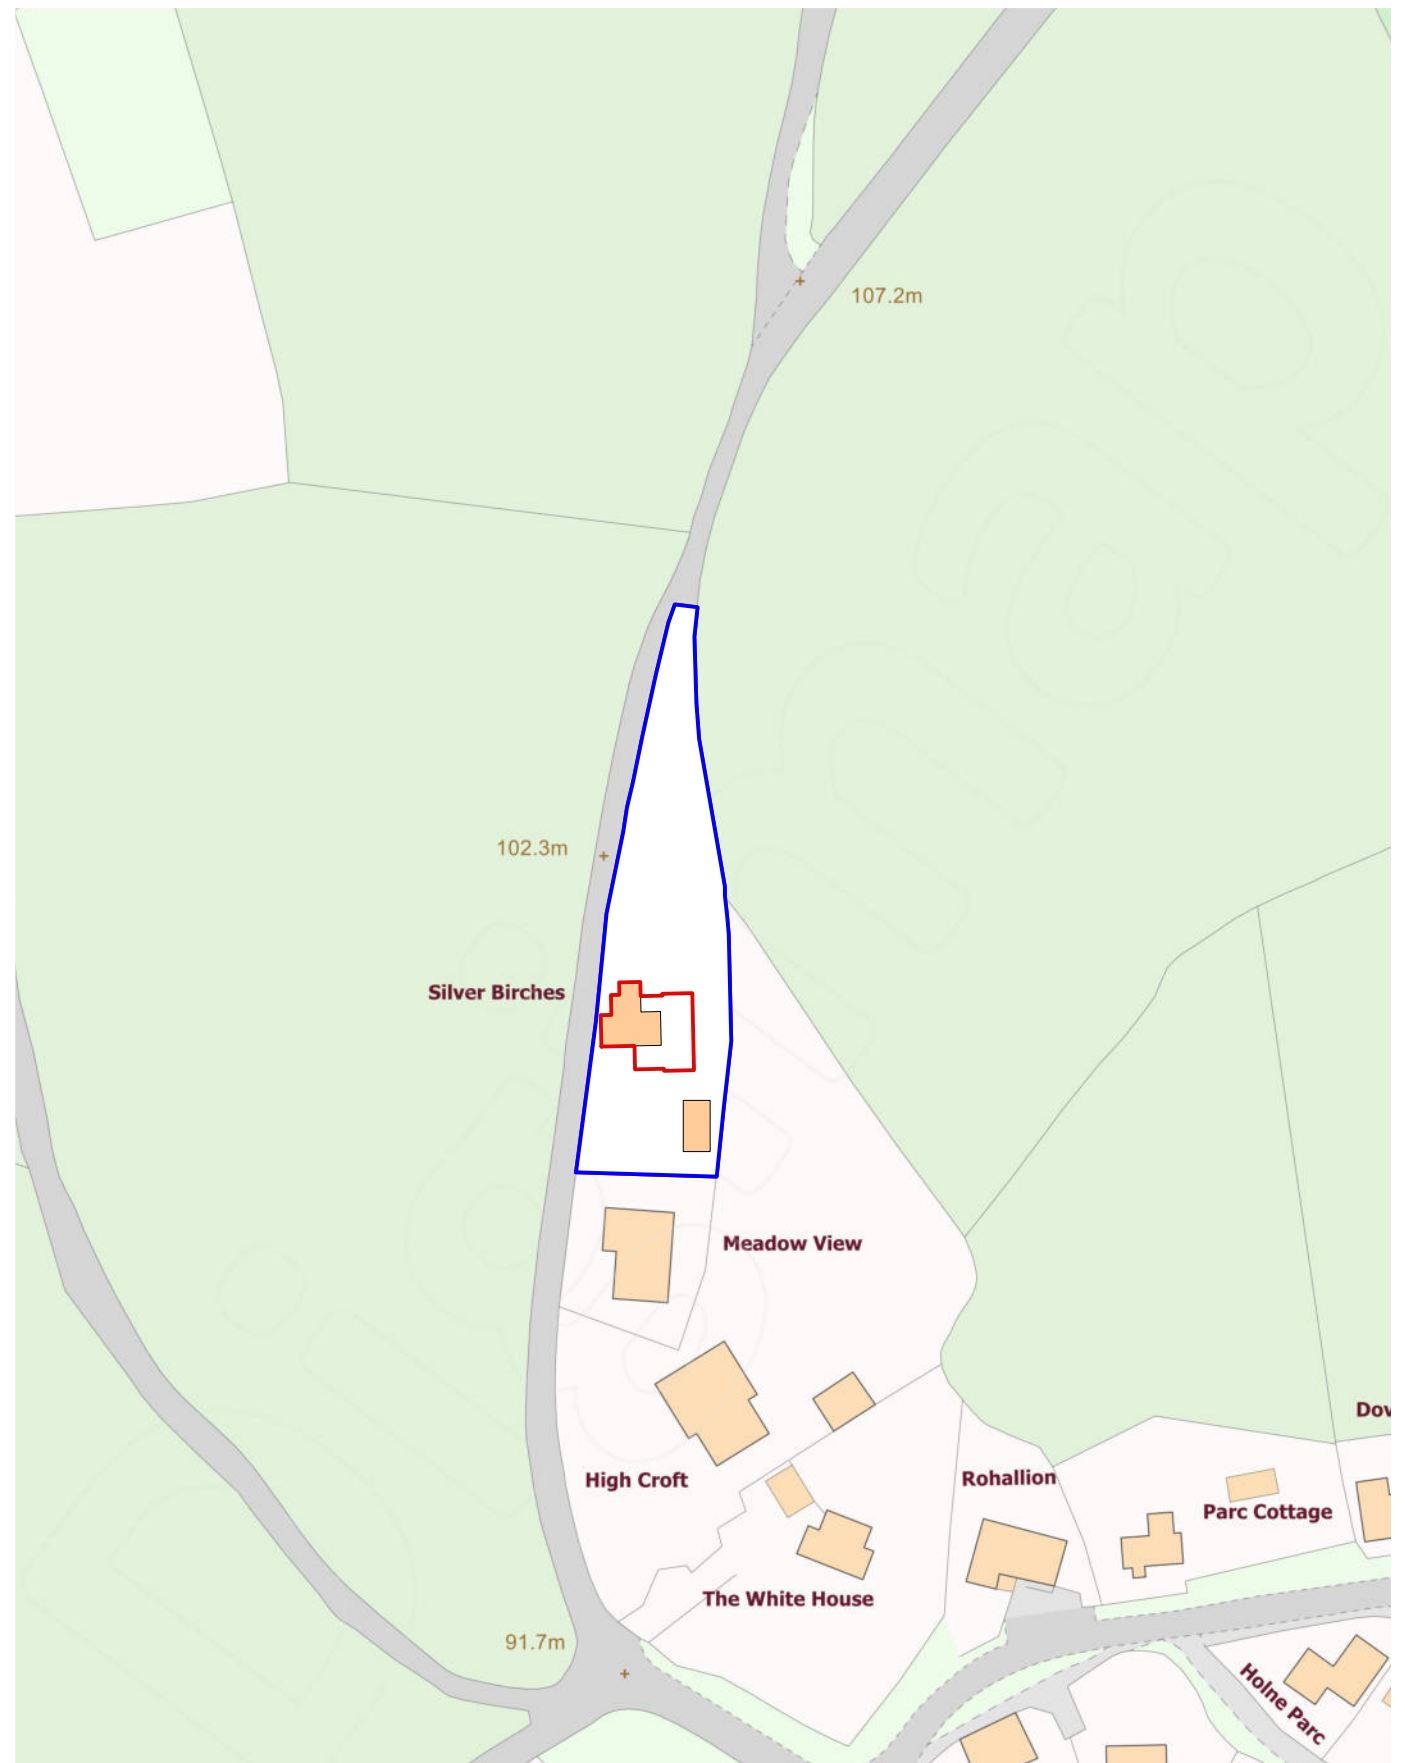

Native hedgerow infilling with
x150 plugs planted with a mix
of:

- 50% Hawthorn
- 20% Blackthorn
- 10% Hazel
- 10% Field Maple
- 5% Dog Rose
- 5% Holly

North

Scale bar 1:500 @ A3

Scale bar 1:1250 @ A3

Skerryvore Designs Ltd
Sexton's Tower
2 Caerphilly Road
Bassaleg,
Newport,
NP10 8LE,
Phone **01633 897922**
Mobile **07816 934352**
steve_groucott@hotmail.com

JOB TITLE
Silver Birches,
Wentwood Road,
Parc Seymour

DRAWING TITLE
Block Plan and
location plan

DRAWING No. SD299-00C

SCALE 1:500/1:1250 @ A3

DATE July 2025