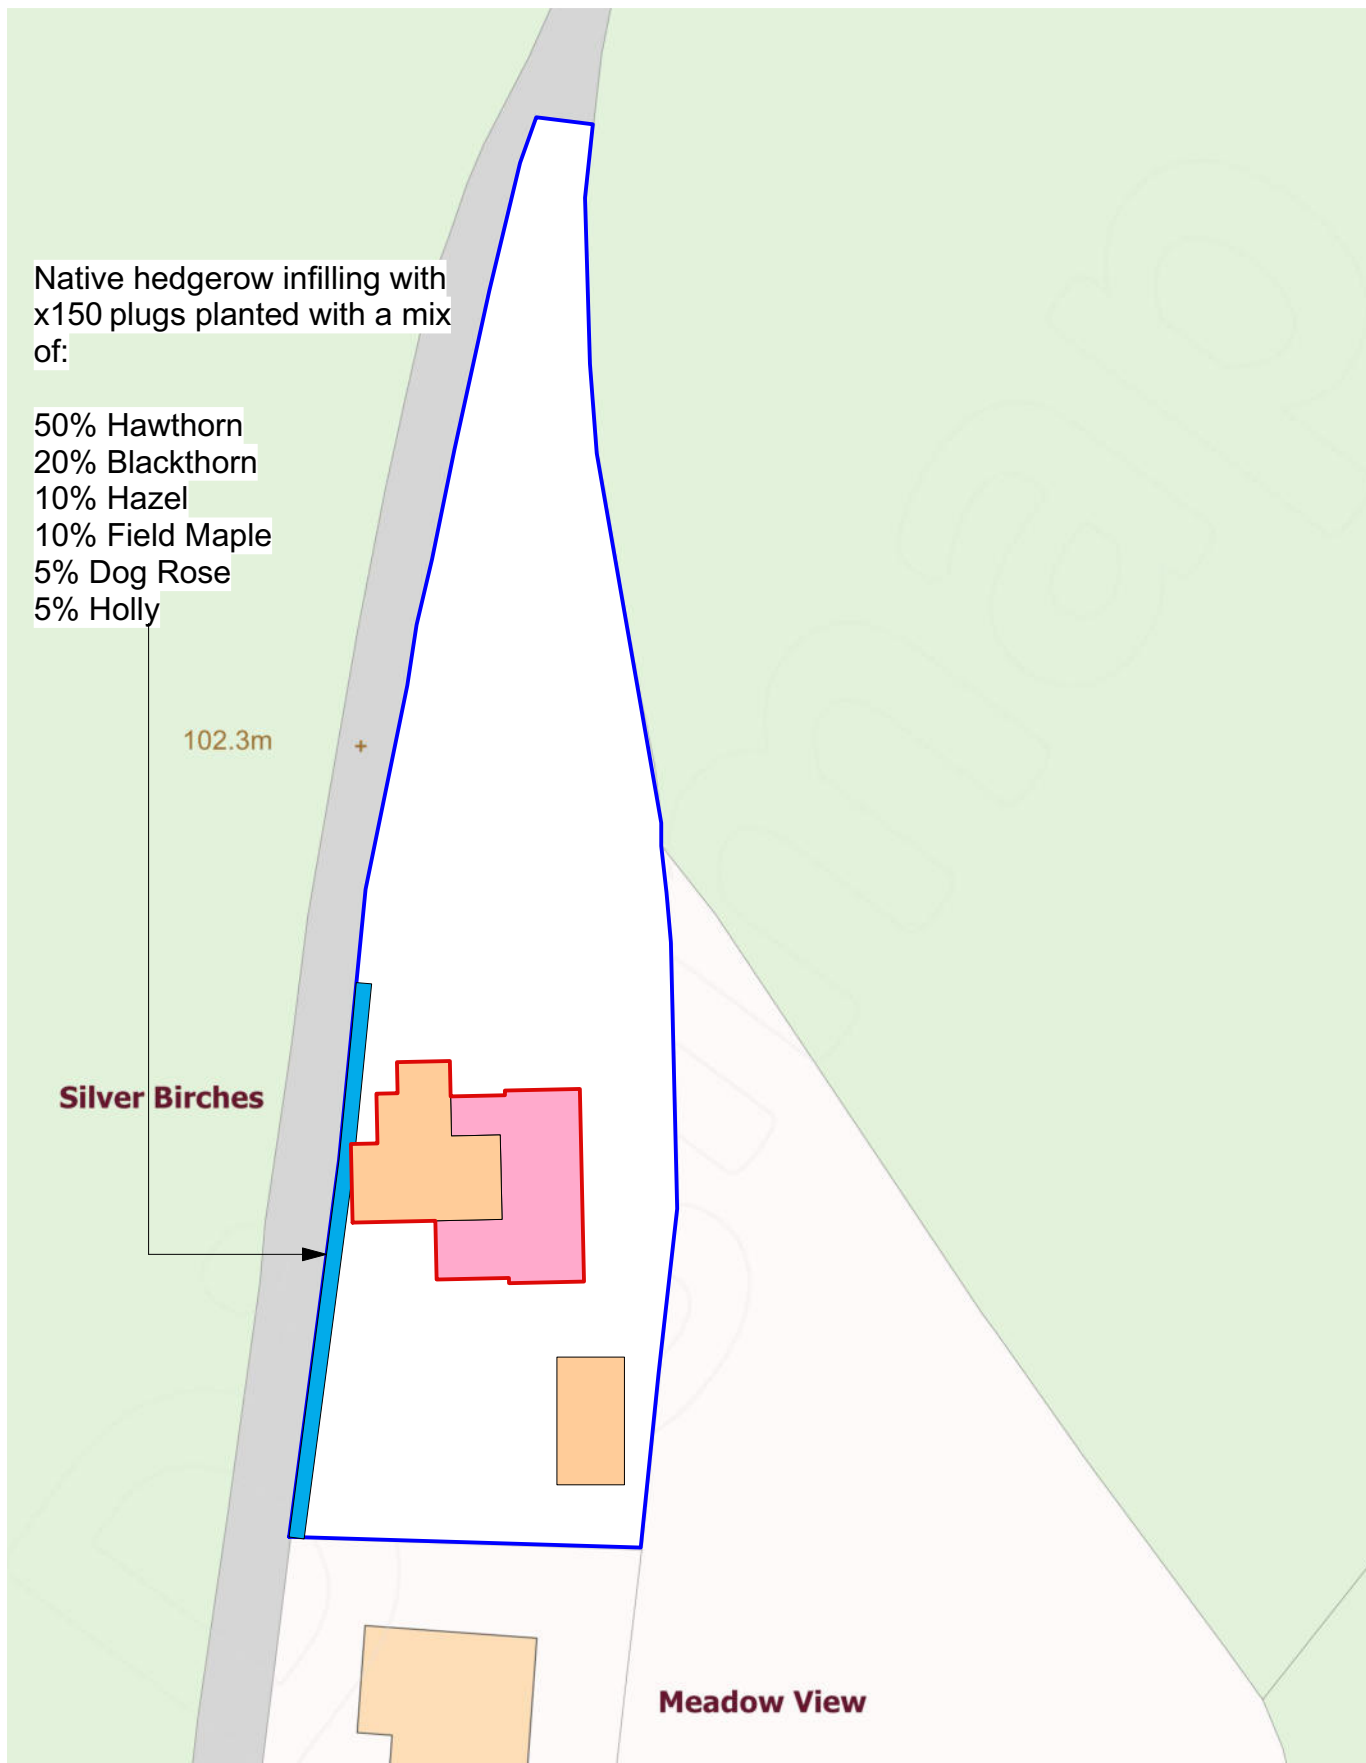

Native hedgerow infilling with
x150 plugs planted with a mix
of:

- 50% Hawthorn
- 20% Blackthorn
- 10% Hazel
- 10% Field Maple
- 5% Dog Rose
- 5% Holly

North

Scale bar 1:500 @ A3

Scale bar 1:1250 @ A3

Skerryvore Designs Ltd
Sexton's Tower
2 Caerphilly Road
Bassaleg,
Newport,
NP10 8LE,
Phone **01633 897922**
Mobile **07816 934352**
steve_groucott@hotmail.com

JOB TITLE
Silver Birches,
Wentwood Road,
Parc Seymour

DRAWING TITLE
Block Plan and
location plan

DRAWING No. SD299-00C

SCALE 1:500/1:1250 @ A3

DATE July 2025