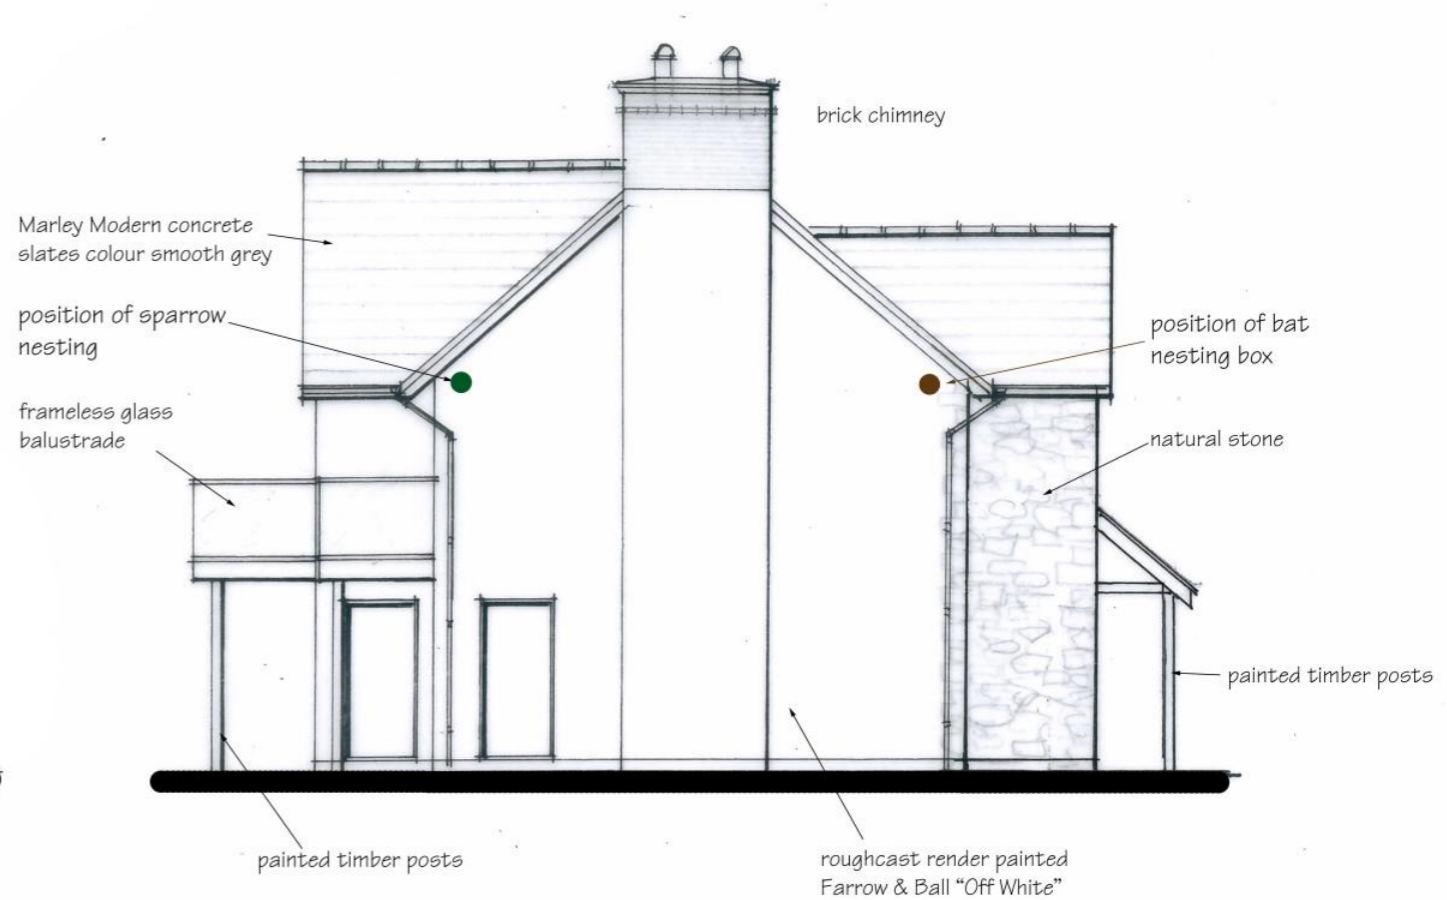

FRONT TO SOUTH EAST

SIDE TO SOUTH WEST

Biodiversity Enhancement

- Bat Roosting Box Beaumaris Woodstone Bat Box midi size
- Starling Nest Box Vivaro Pro Woodstone Starling Nest Box
- Sparrow Nest Box Woodstone Estella House Sparrow Nest Box

Note all boxes to be integrated into the masonry walls.

No.	Description	Date
Revisions		

gareth price
architect
 33 Treetops Fortskewett Caldicot NP26 5BQ
 Tel: 01291 427 032

client
 Mr E Ivins
 Job
 Replacement Dwelling House at Hillcroft,
 Llandeud, Newport NP8 2AD
 Drawing
 Proposed Elevations I

Scales
 H00 @ A3
 Date
 Dec 2024

Drawg No.
752/3/04
 Rev