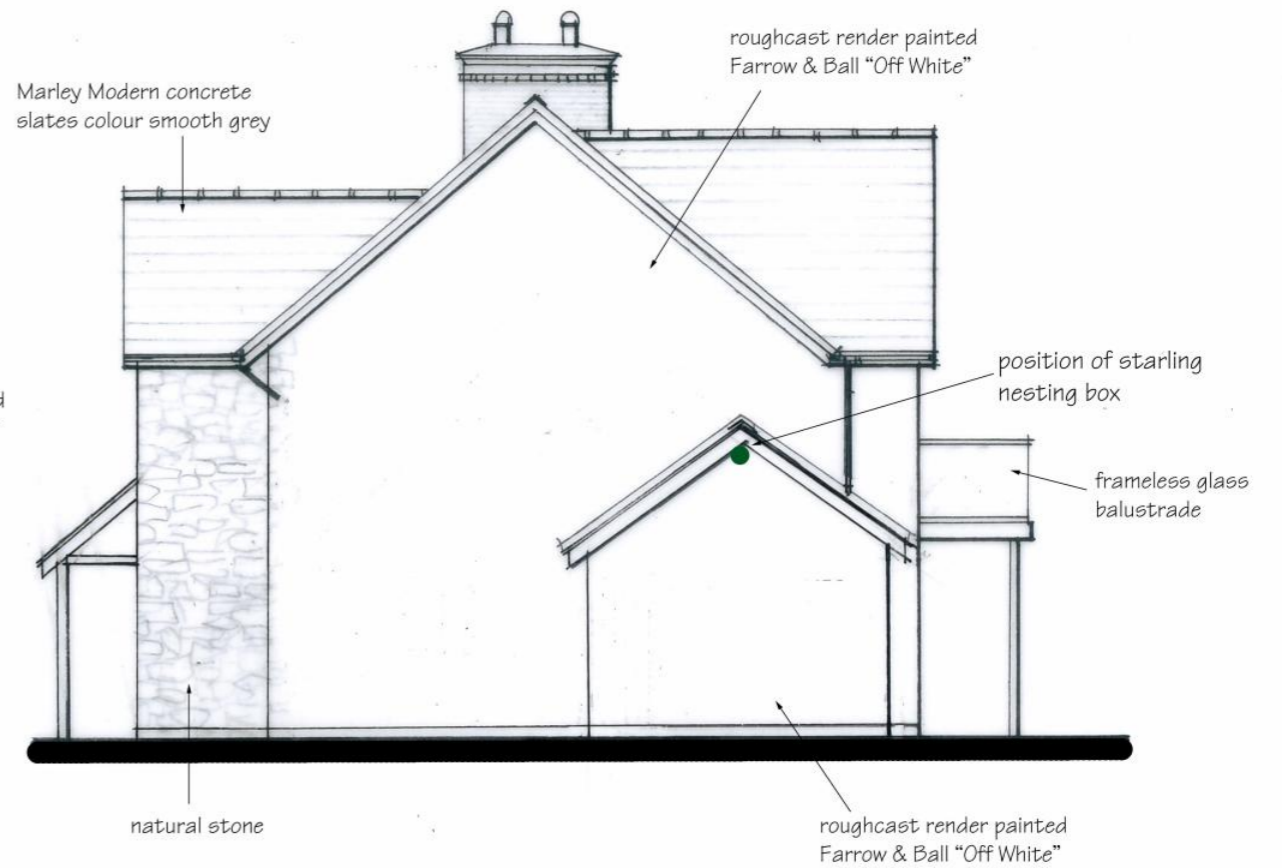

REAR TO NORTH WEST

SIDE TO NORTH EAST

**Biodiversity Enhancement**

|                   |  |
|-------------------|--|
| Bat Roosting Box  | Beaumaris Woodstone Bat Box midi size    |
| Starling Nest Box | Vivaro Pro Woodstone Starling Nest Box   |
| Sparrow Nest Box  | Woodstone Estella House Sparrow Nest Box |

Note all boxes to be integrated into the masonry walls.

| No.       | Description | Date |
|-----------|-------------|------|
| Revisions |             |      |

**gareth price**  
**architect**  
 33 Treetops Fortskewett Caldicot NP26 5BQ  
 Tel: 01291 427 032