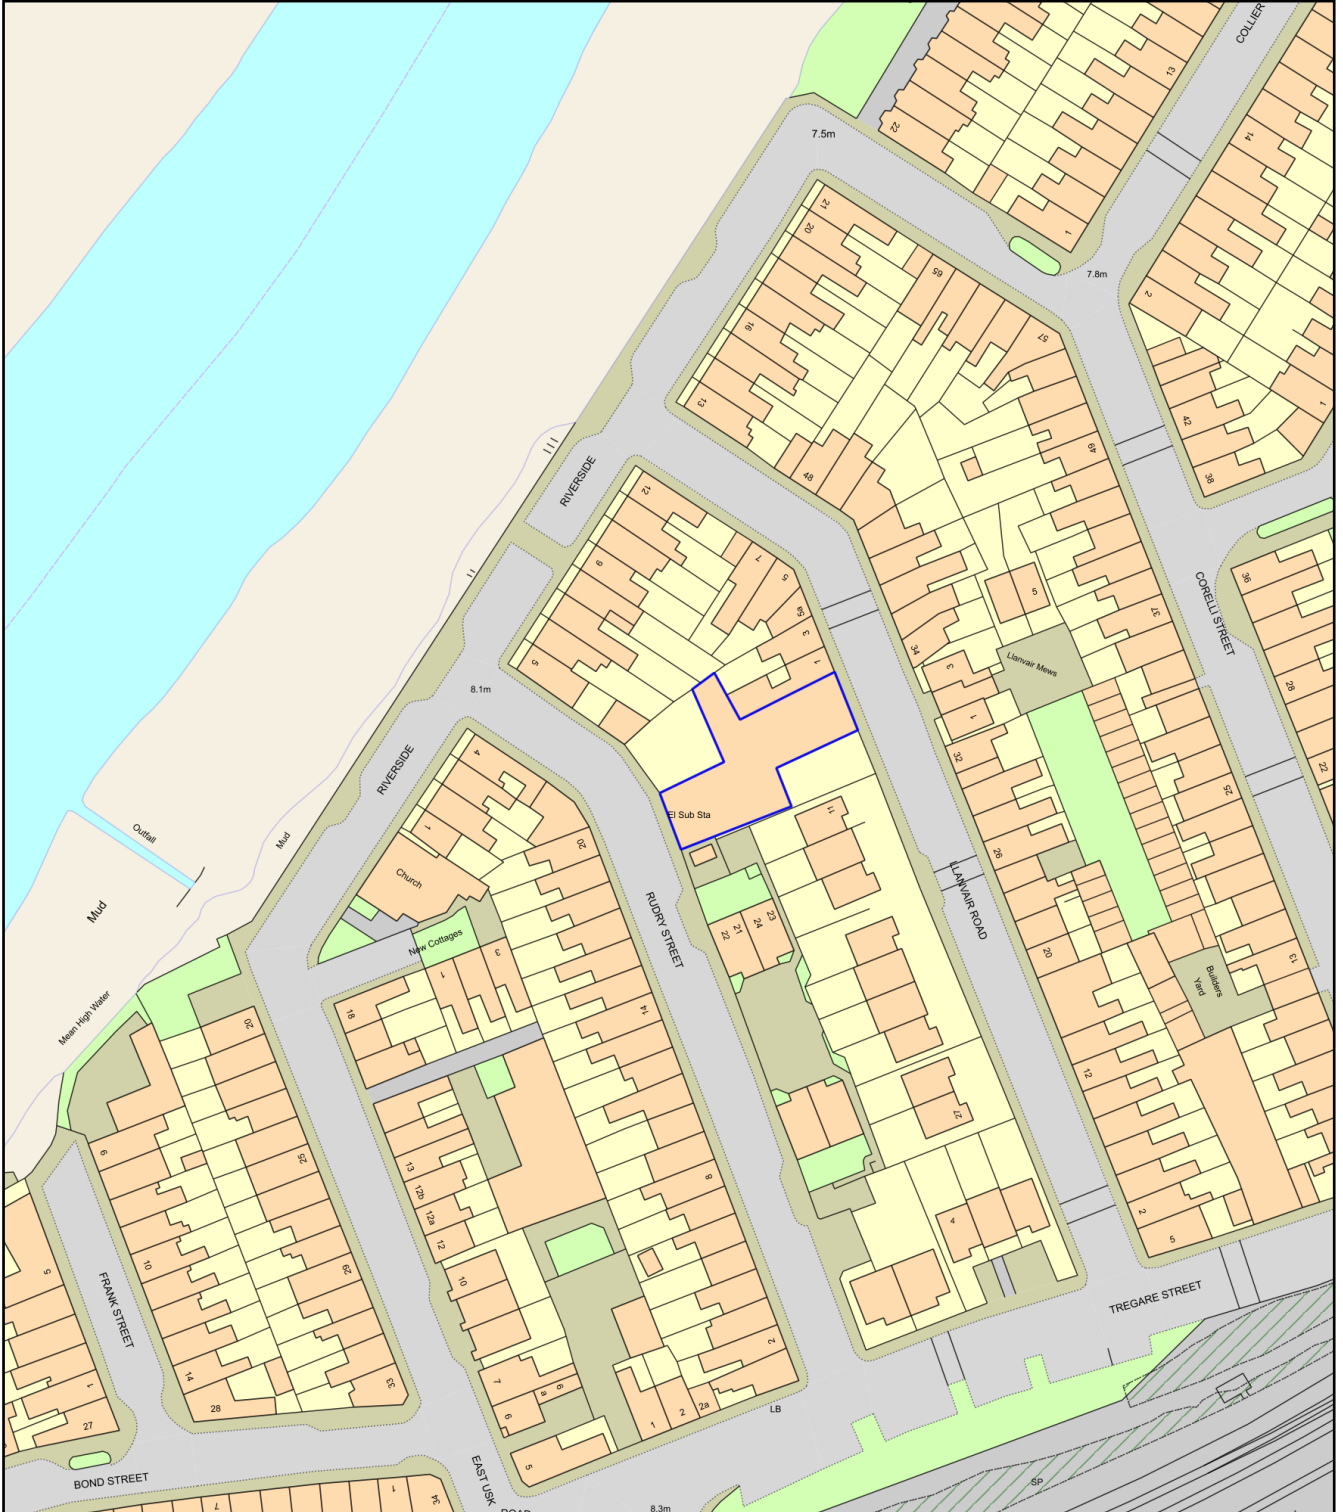

Cerys Erskine

Plan Produced for: Cerys - change of use app

Date Produced: 19 Aug 2024

Plan Reference Number: TQRQM24232132316991

Scale: 1:1250 @ A4