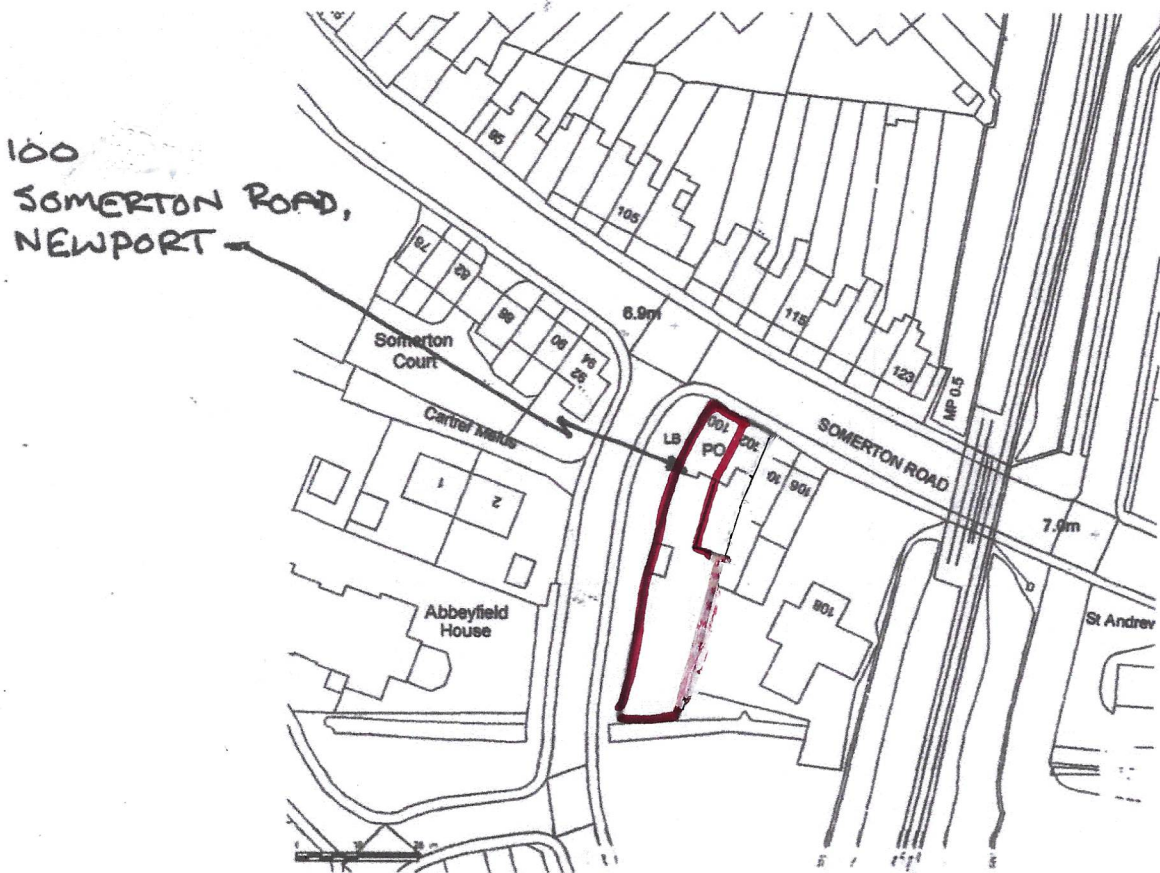

SITE LOCATION PLAN  
AREA 2 HA  
SCALE 1:1250 on A4  
CENTRE COORDINATES: 333576, 187323

Supplied by Streetwise Maps Ltd  
[www.streetwise.net](http://www.streetwise.net)  
Licence No: 100047474  
04/06/2018 21:47

LOCATION PLAN FOR - 100, SOMERTON ROAD NEWPORT S. WALES NP19 0JX.

SCALE 1:1250