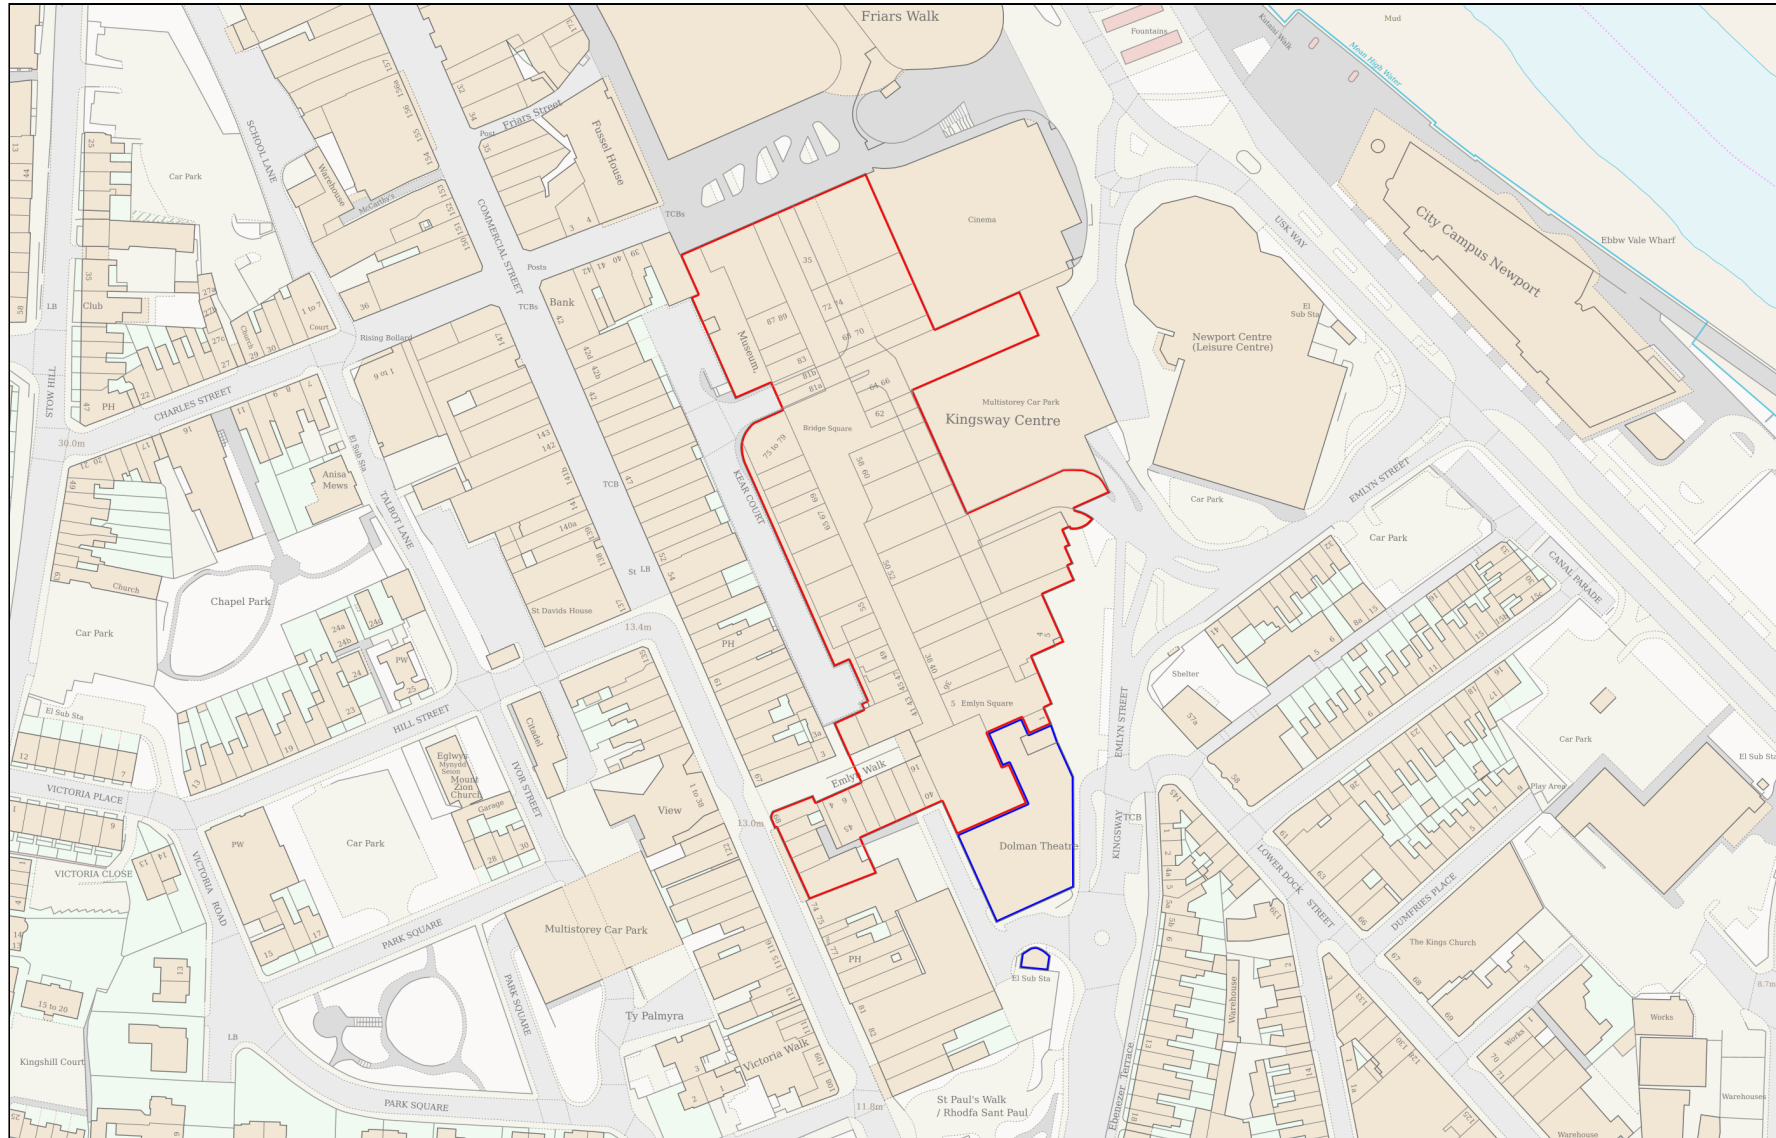

Location Plan

Site Address: Kingsway Centre, John Frost Square, Newport, NP20 1ED

Date Produced: 28-Apr-2025

Scale: 1:2500 @A4

Planning Portal Reference: PP-13972104v1