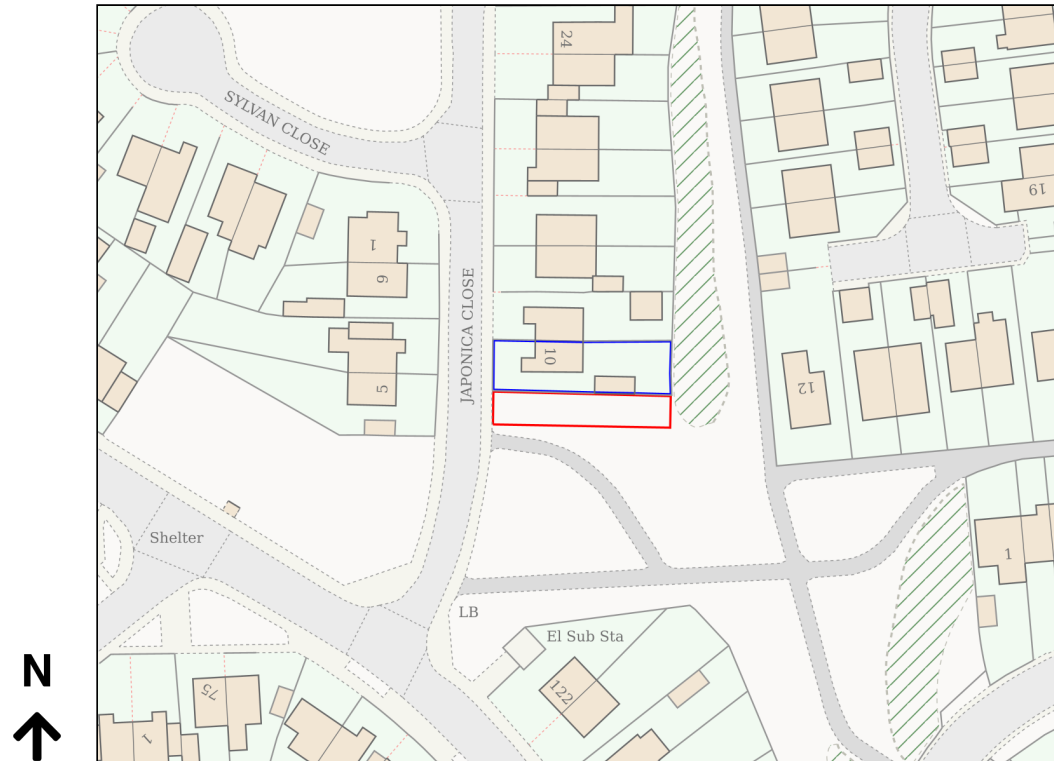

Location Plan

Site Address: 10, Japonica Close, Newport, NP20 6JQ

Date Produced: 24-Jun-2025

Scale: 1:1250 @A4

Planning Portal Reference: PP-14050492v2