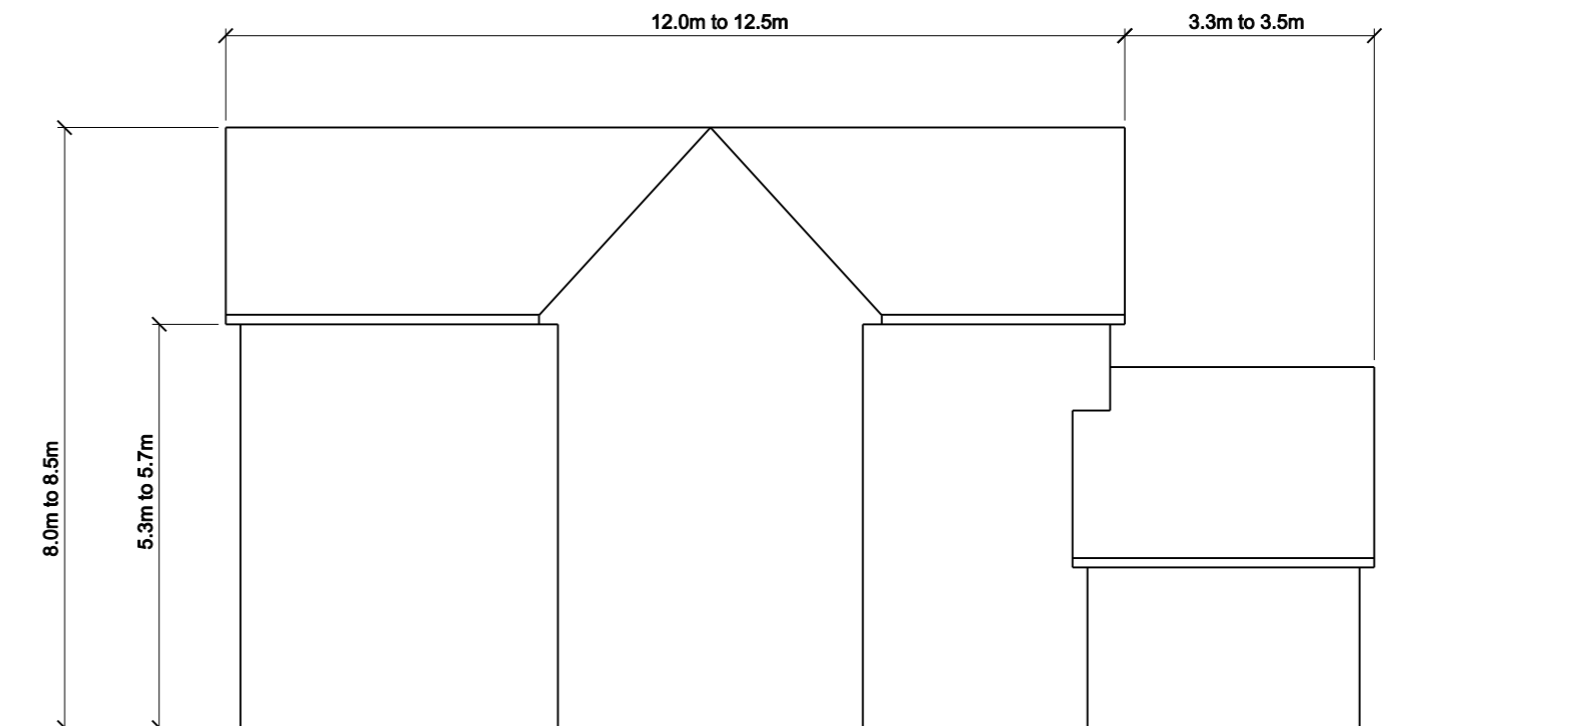

Indicative Front Elevation

Richard Whitaker Architects Ltd

43 Plas Saint Andresse
Penarth Haven
Penarth
CF64 1BW
Tel: 029 2071 2631
Mob: 0781 8888 070
Email: mail@richardwhitaker.com

Site: **Land adjacent to:
Red Barn, Wellfield Road,
Marshfield, Cardiff.
CF3 2UB**

Scale:
1:100 @ A3

Revision:

Title: **Indicative Elevations**

Drawing No: **560 - E 01**