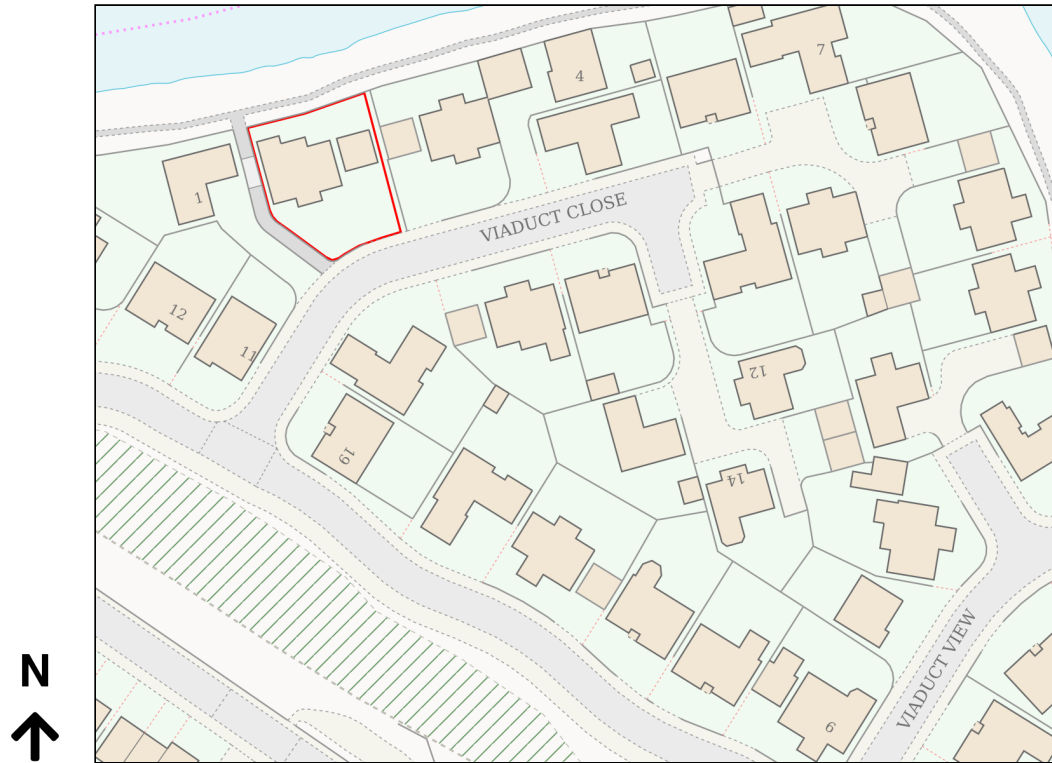

Location Plan

Site Address: 2, Viaduct Close, Bassaleg, Newport, NP10 8FT

Date Produced: 04-Mar-2026

Scale: 1:1250 @A4

Planning Portal Reference: PP-14708520v1