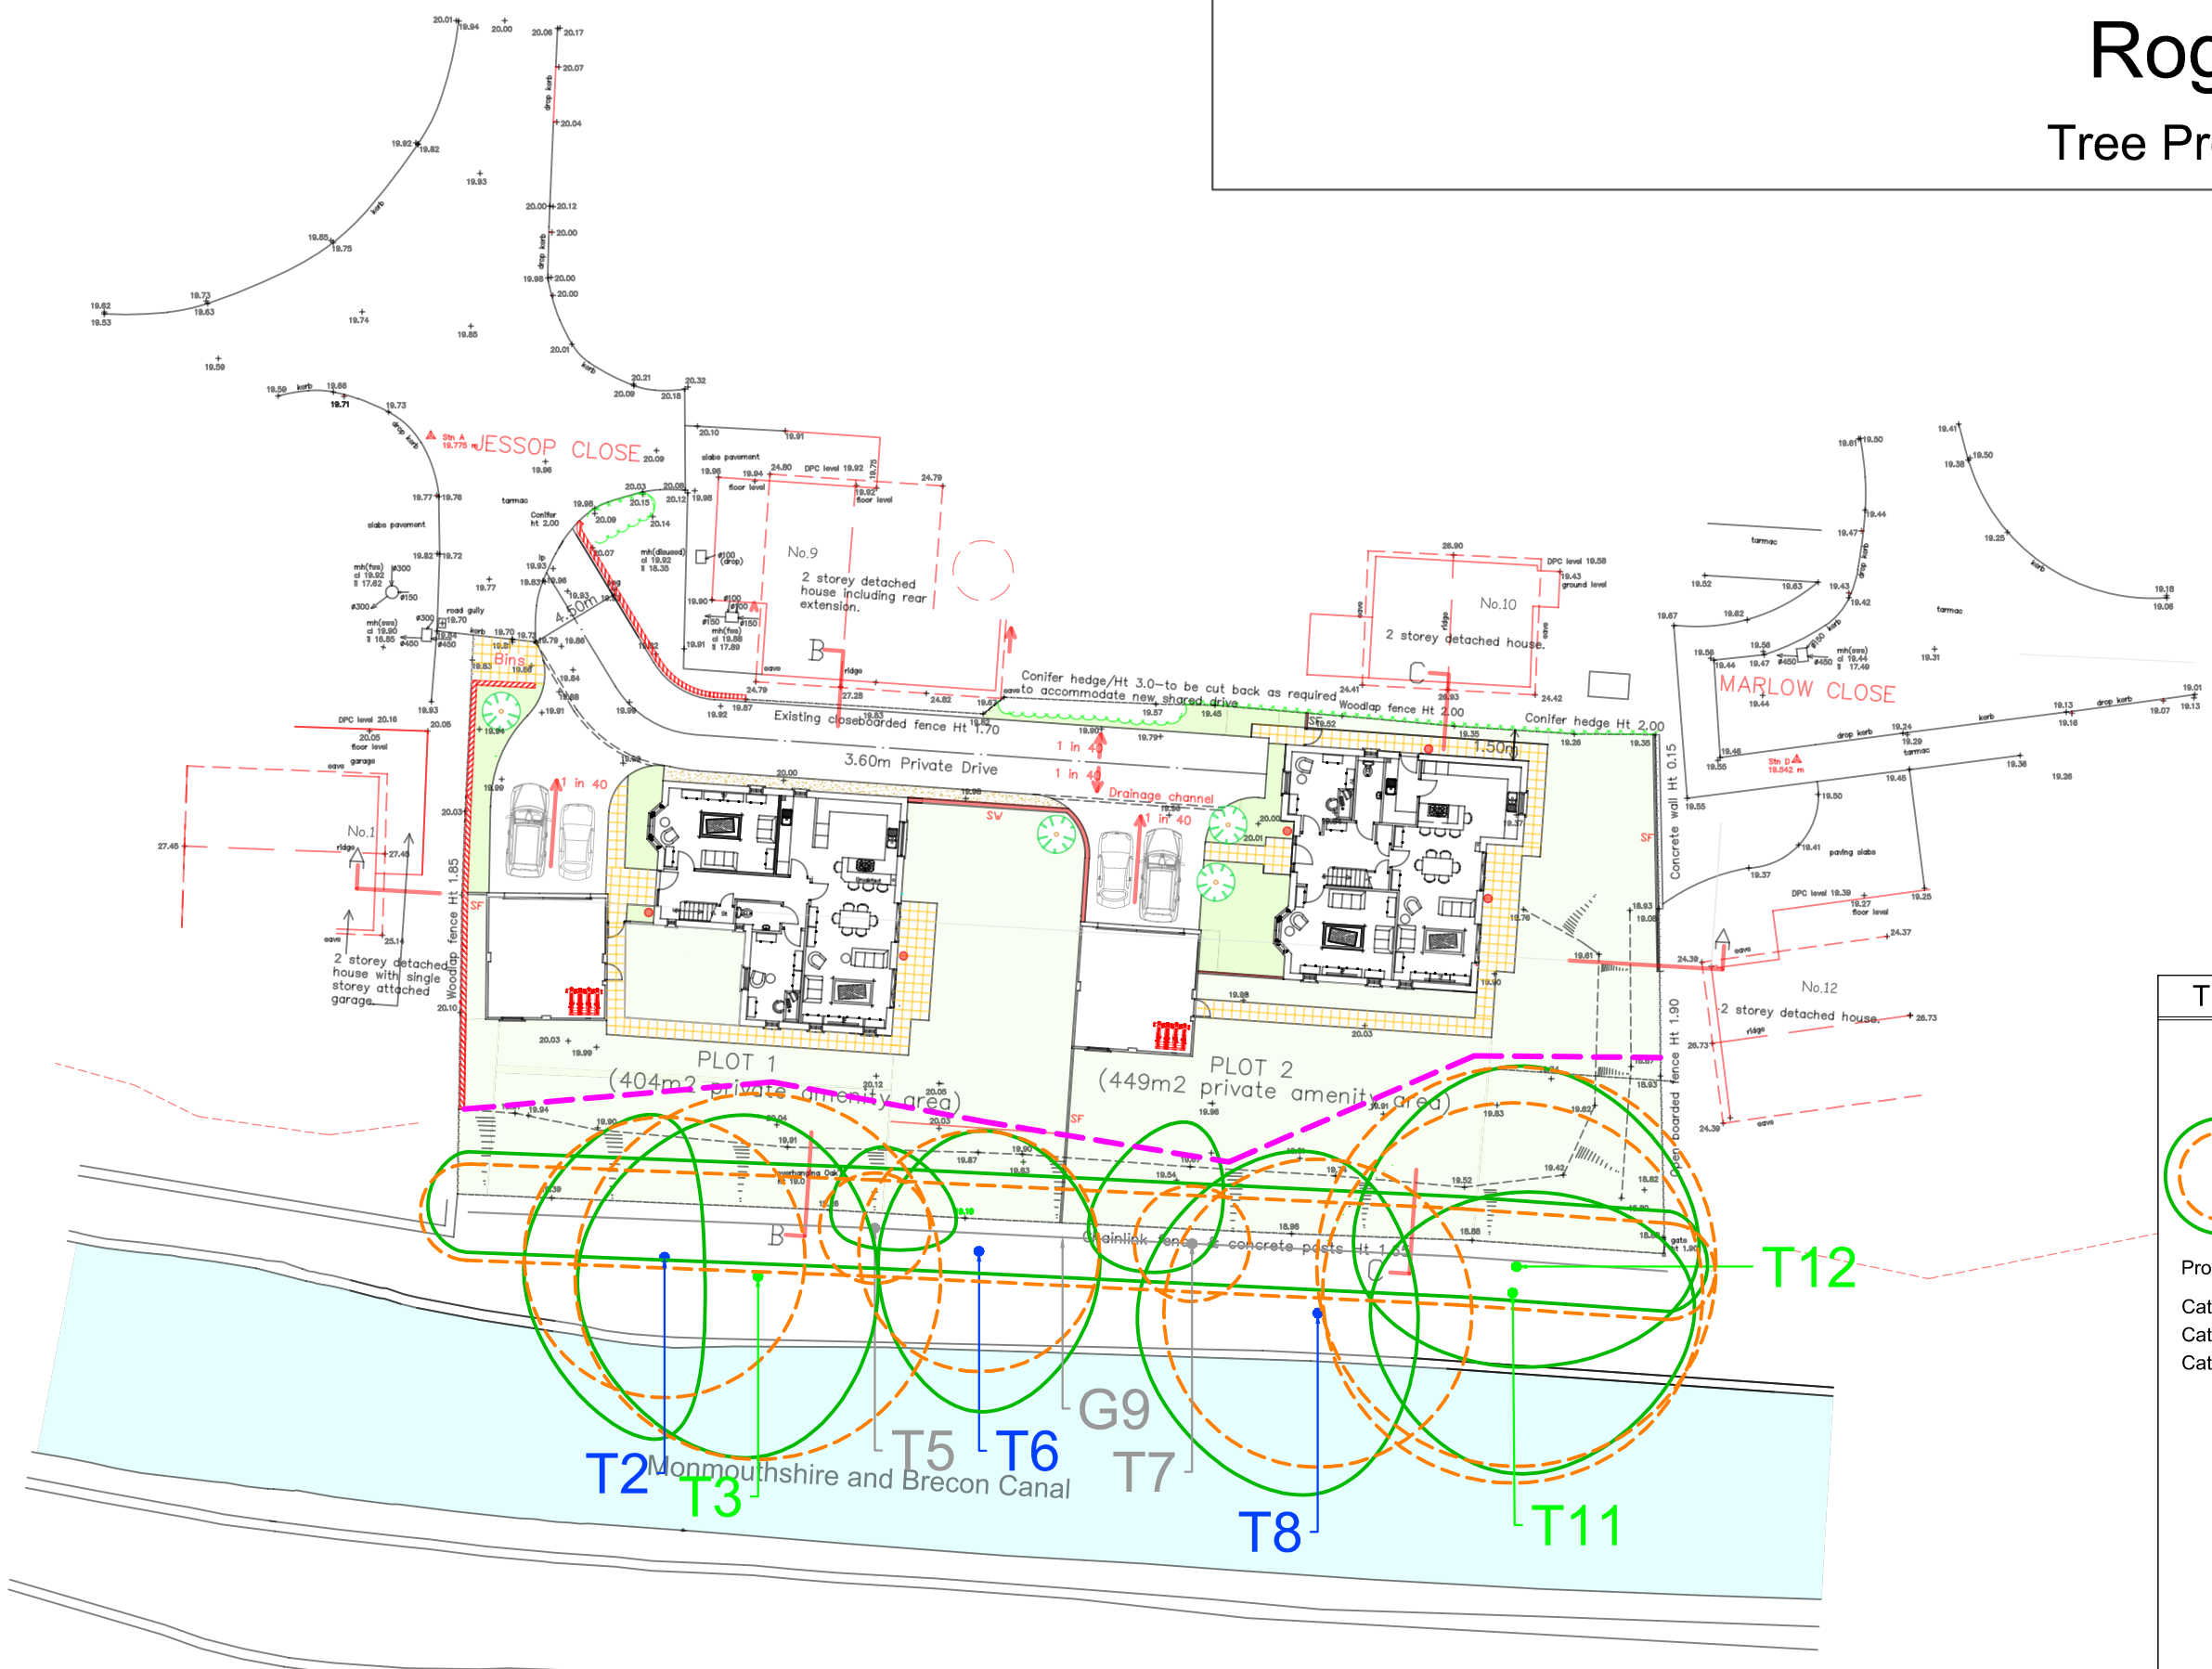

# Land to the South of 9 Jessop Close Rogerstone Tree Protection Plan

10m

**Tree Protection Plan**

- Root Protection Area
- Tree Category
- Tree Number
- Canopy Spread

Protective Fencing

- Category A Trees
- Category B Trees
- Category C Trees

Scale 1:350 @ A3  
07/2025