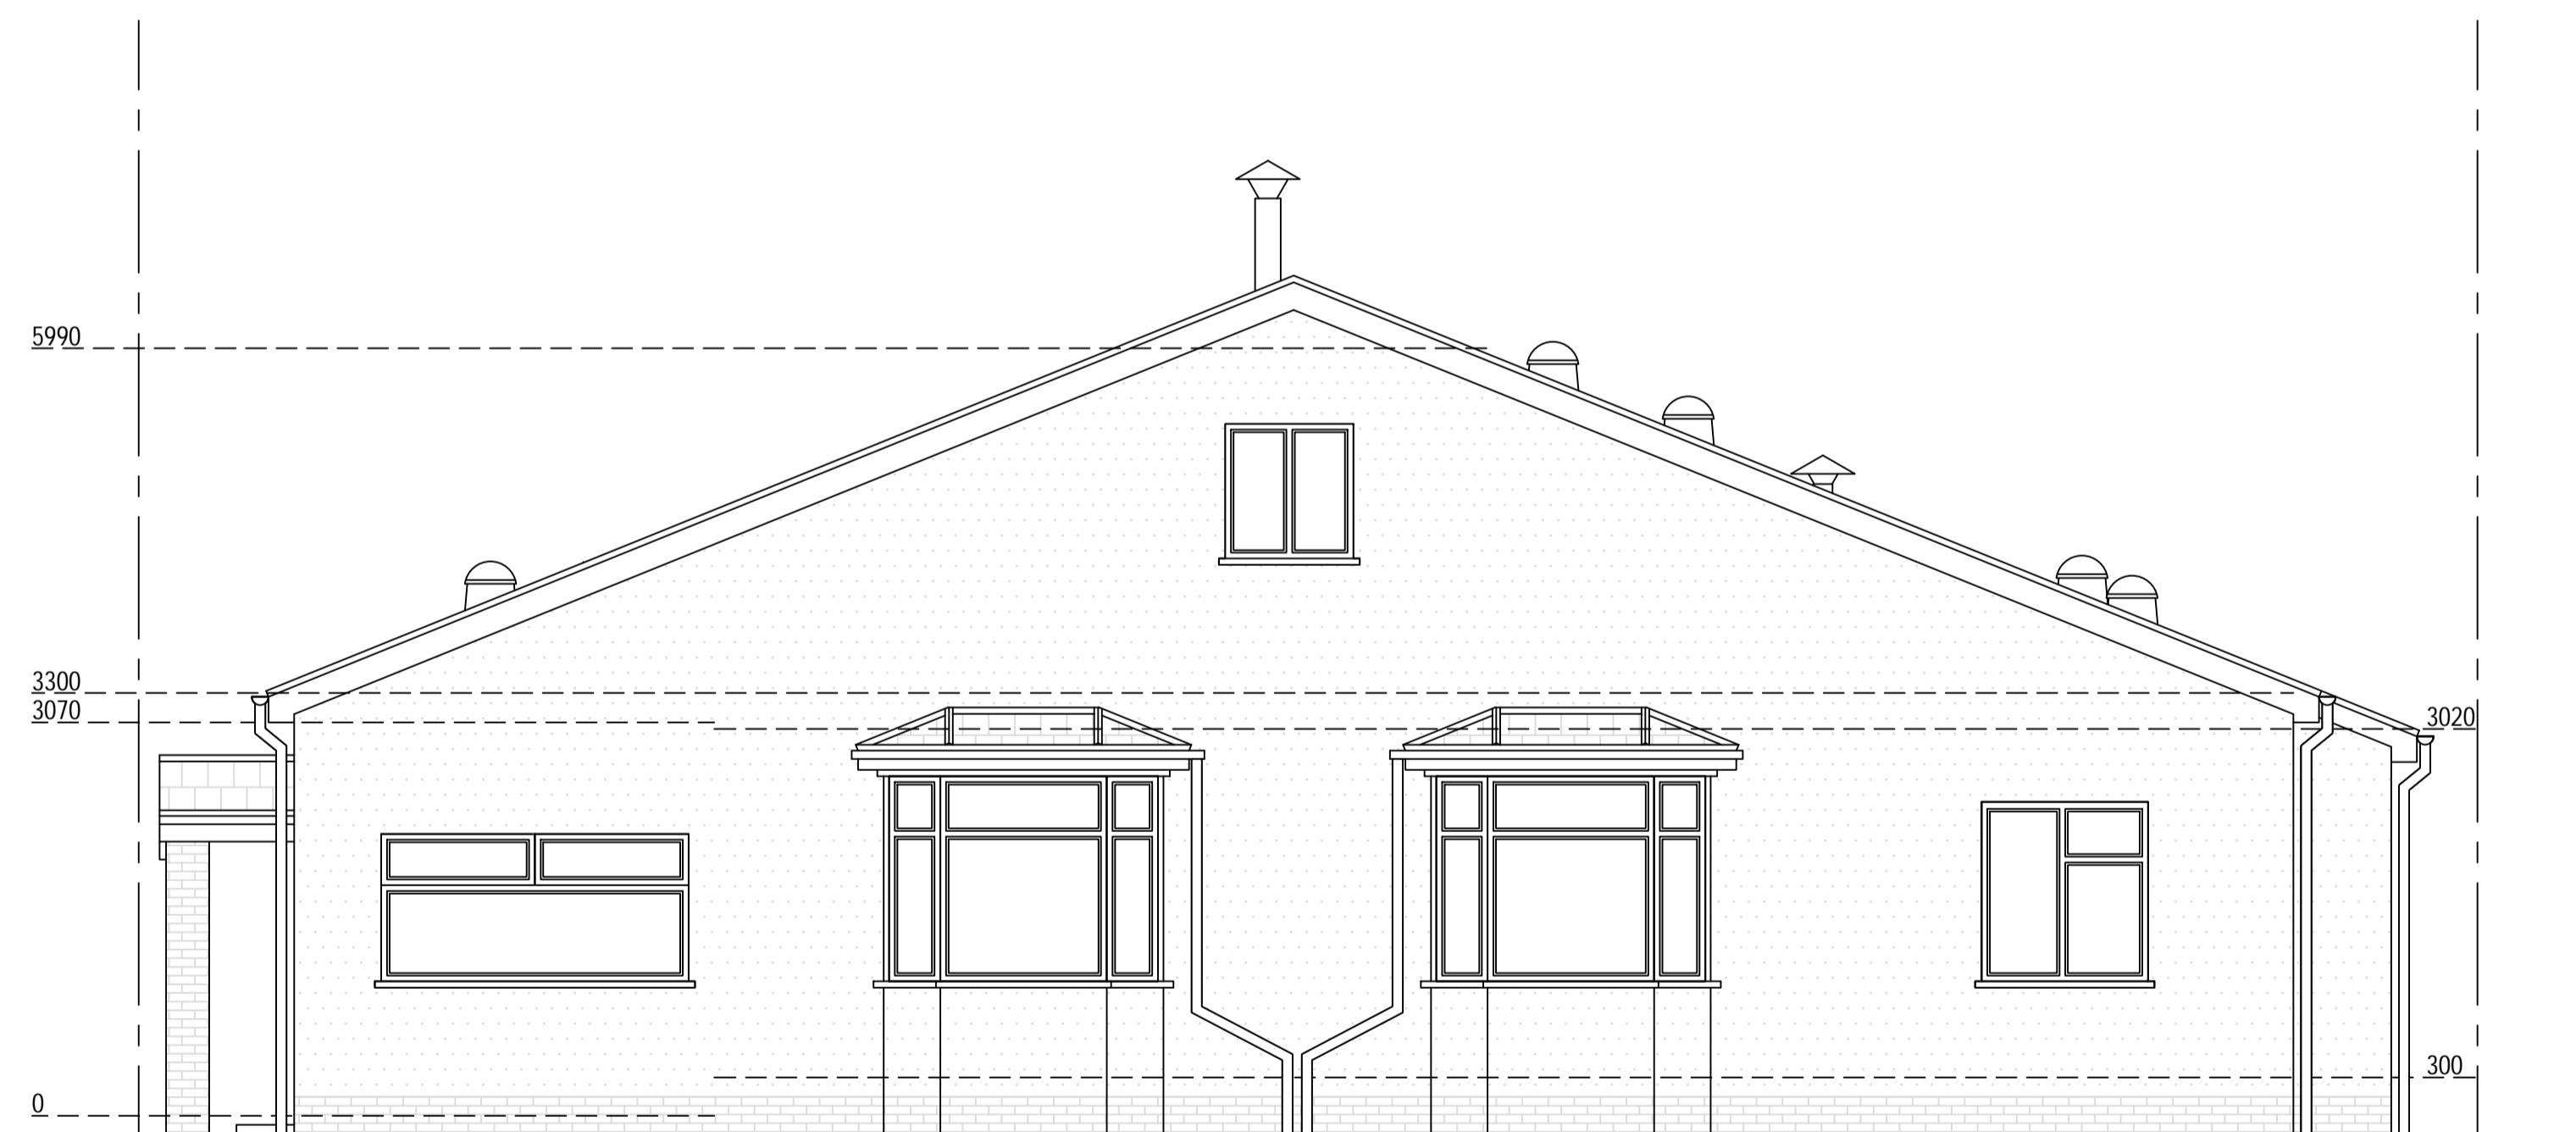

Existing East Elevation

Existing North Elevation

			
<small>ArkiPlan Architectural Ltd    Enquiries@ArkiPlan.co.uk          Lytchett House, 13 Freeland Park, Wareham Road, Poole, Dorset, BH16 6FA</small>			
Site	Serempore, Newport Road, Castleton, Cardiff CF3 2UR	Date	11.12.2024
		Sheet	24-2354    D08    REV 0
		Job	Flat Conversion
Title Number	CYM323694	Scale	1:50 @A1, 1:100 @A3
		Title	As Shown