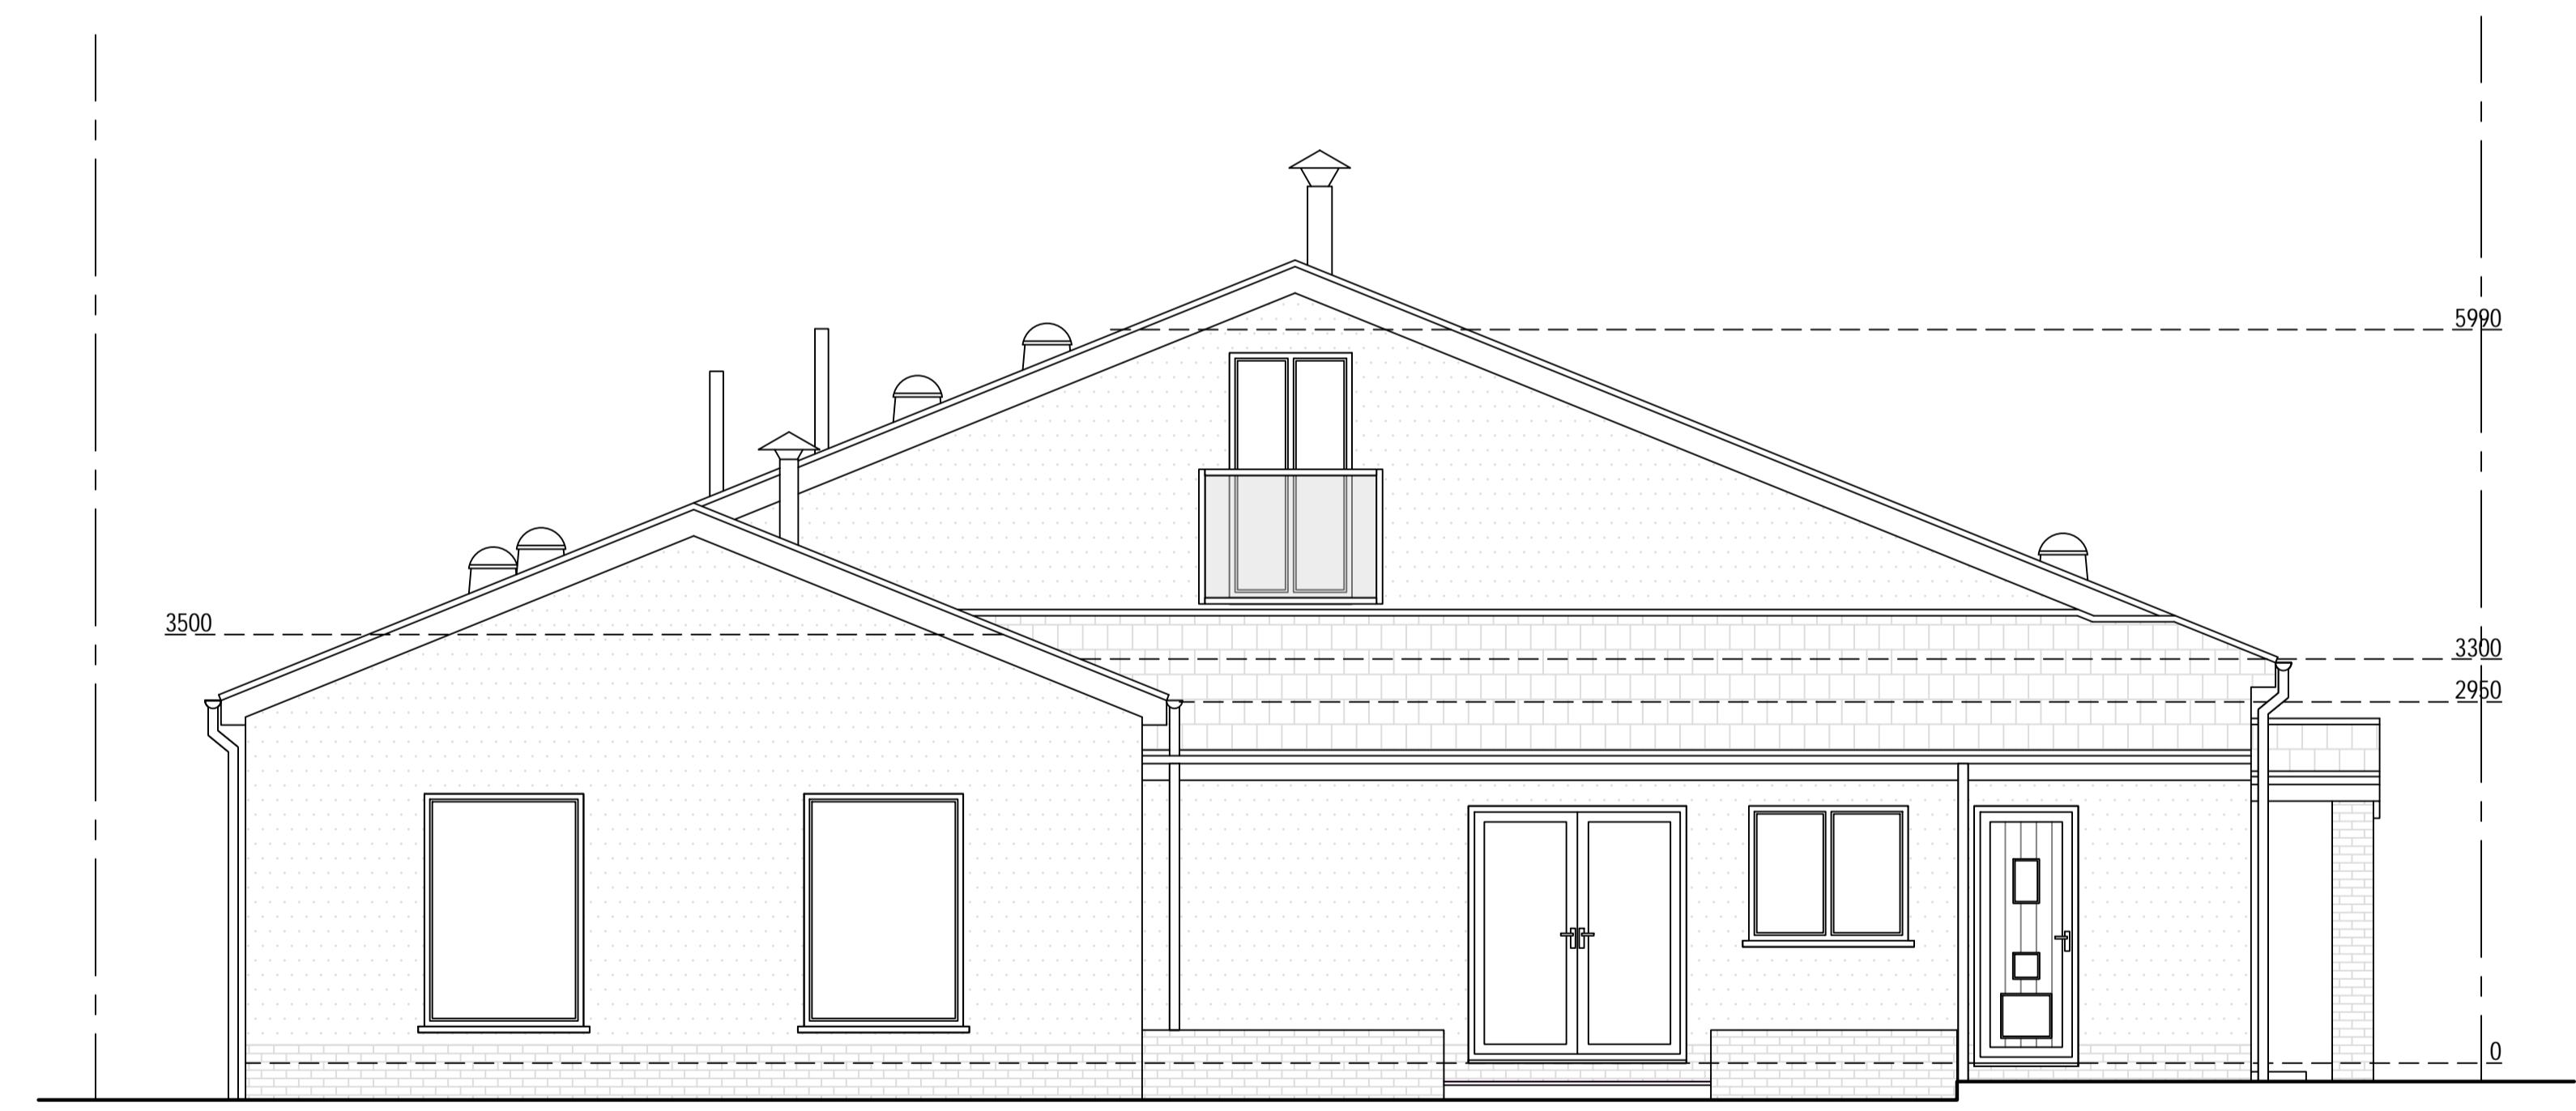

Existing West Elevation

Existing South Elevation

			
<small>ArkiPlan Architectural Ltd    Enquiries@ArkiPlan.co.uk          Lytchett House, 13 Freeland Park, Wareham Road, Poole, Dorset, BH16 6FA</small>			
Site	Serempore, Newport Road, Castleton, Cardiff CF3 2UR	Date	11.12.2024
		Sheet	24-2354    D10    REV 0
		Job	Flat Conversion
Title Number	CYM323694	Scale	1:50 @A1, 1:100 @A3
		Title	As Shown