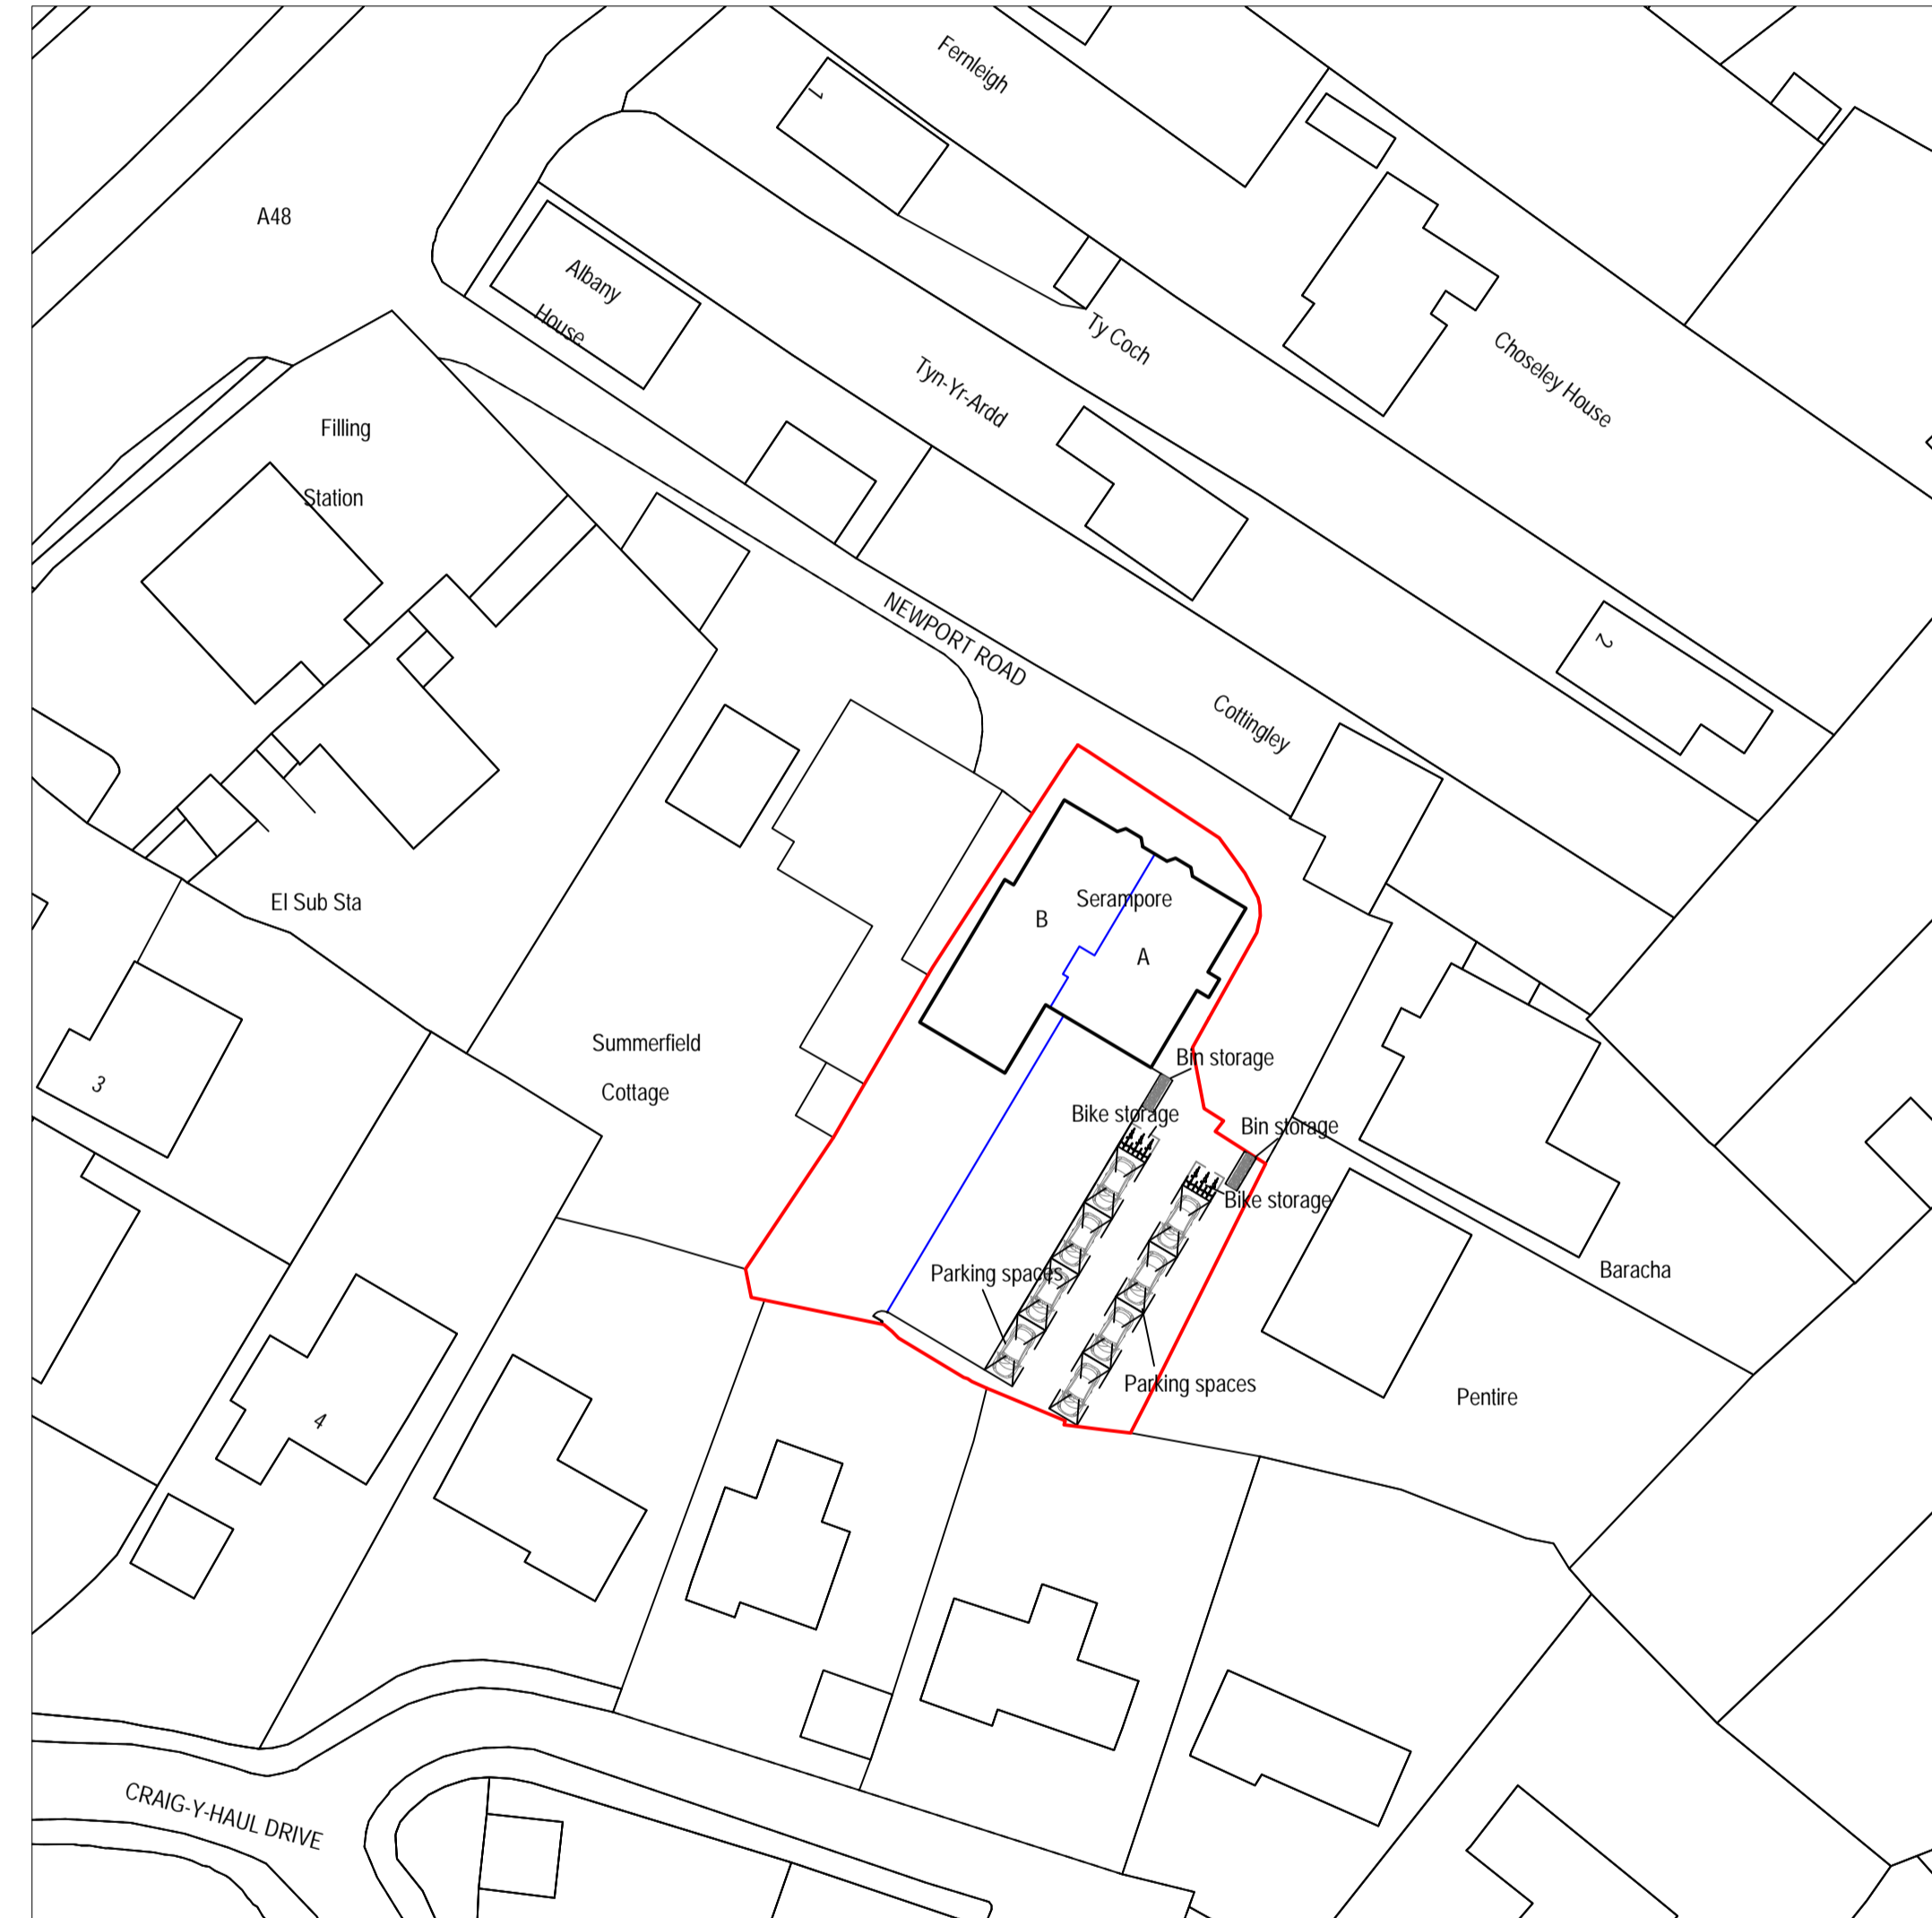

Location Plan
Scale 1:1250
© Crown Copyright and database rights 2024
OS 100047474

Existing Block Plan
Scale 1:500
© Crown Copyright and database rights 2024
OS 100047474

Proposed Block Plan
Scale 1:500
© Crown Copyright and database rights 2024
OS 100047474

ArkiPlan Architectural Ltd Enquiries@ArkiPlan.co.uk
Lytchett House, 13 Freeland Park, Wareham Road, Poole, Dorset, BH16 6FA

Site	Serampore, Newport Road, Castleton, Cardiff CF3 2UR	Date	11.12.2024		
		Sheet	24-2354	D01	REV 0
		Job	Flat Conversion		
Title Number	CYM323694	Scale	1:500, 1:1250 @A1, 1:1000, 1:2500 @A3		
		Title	As Shown		