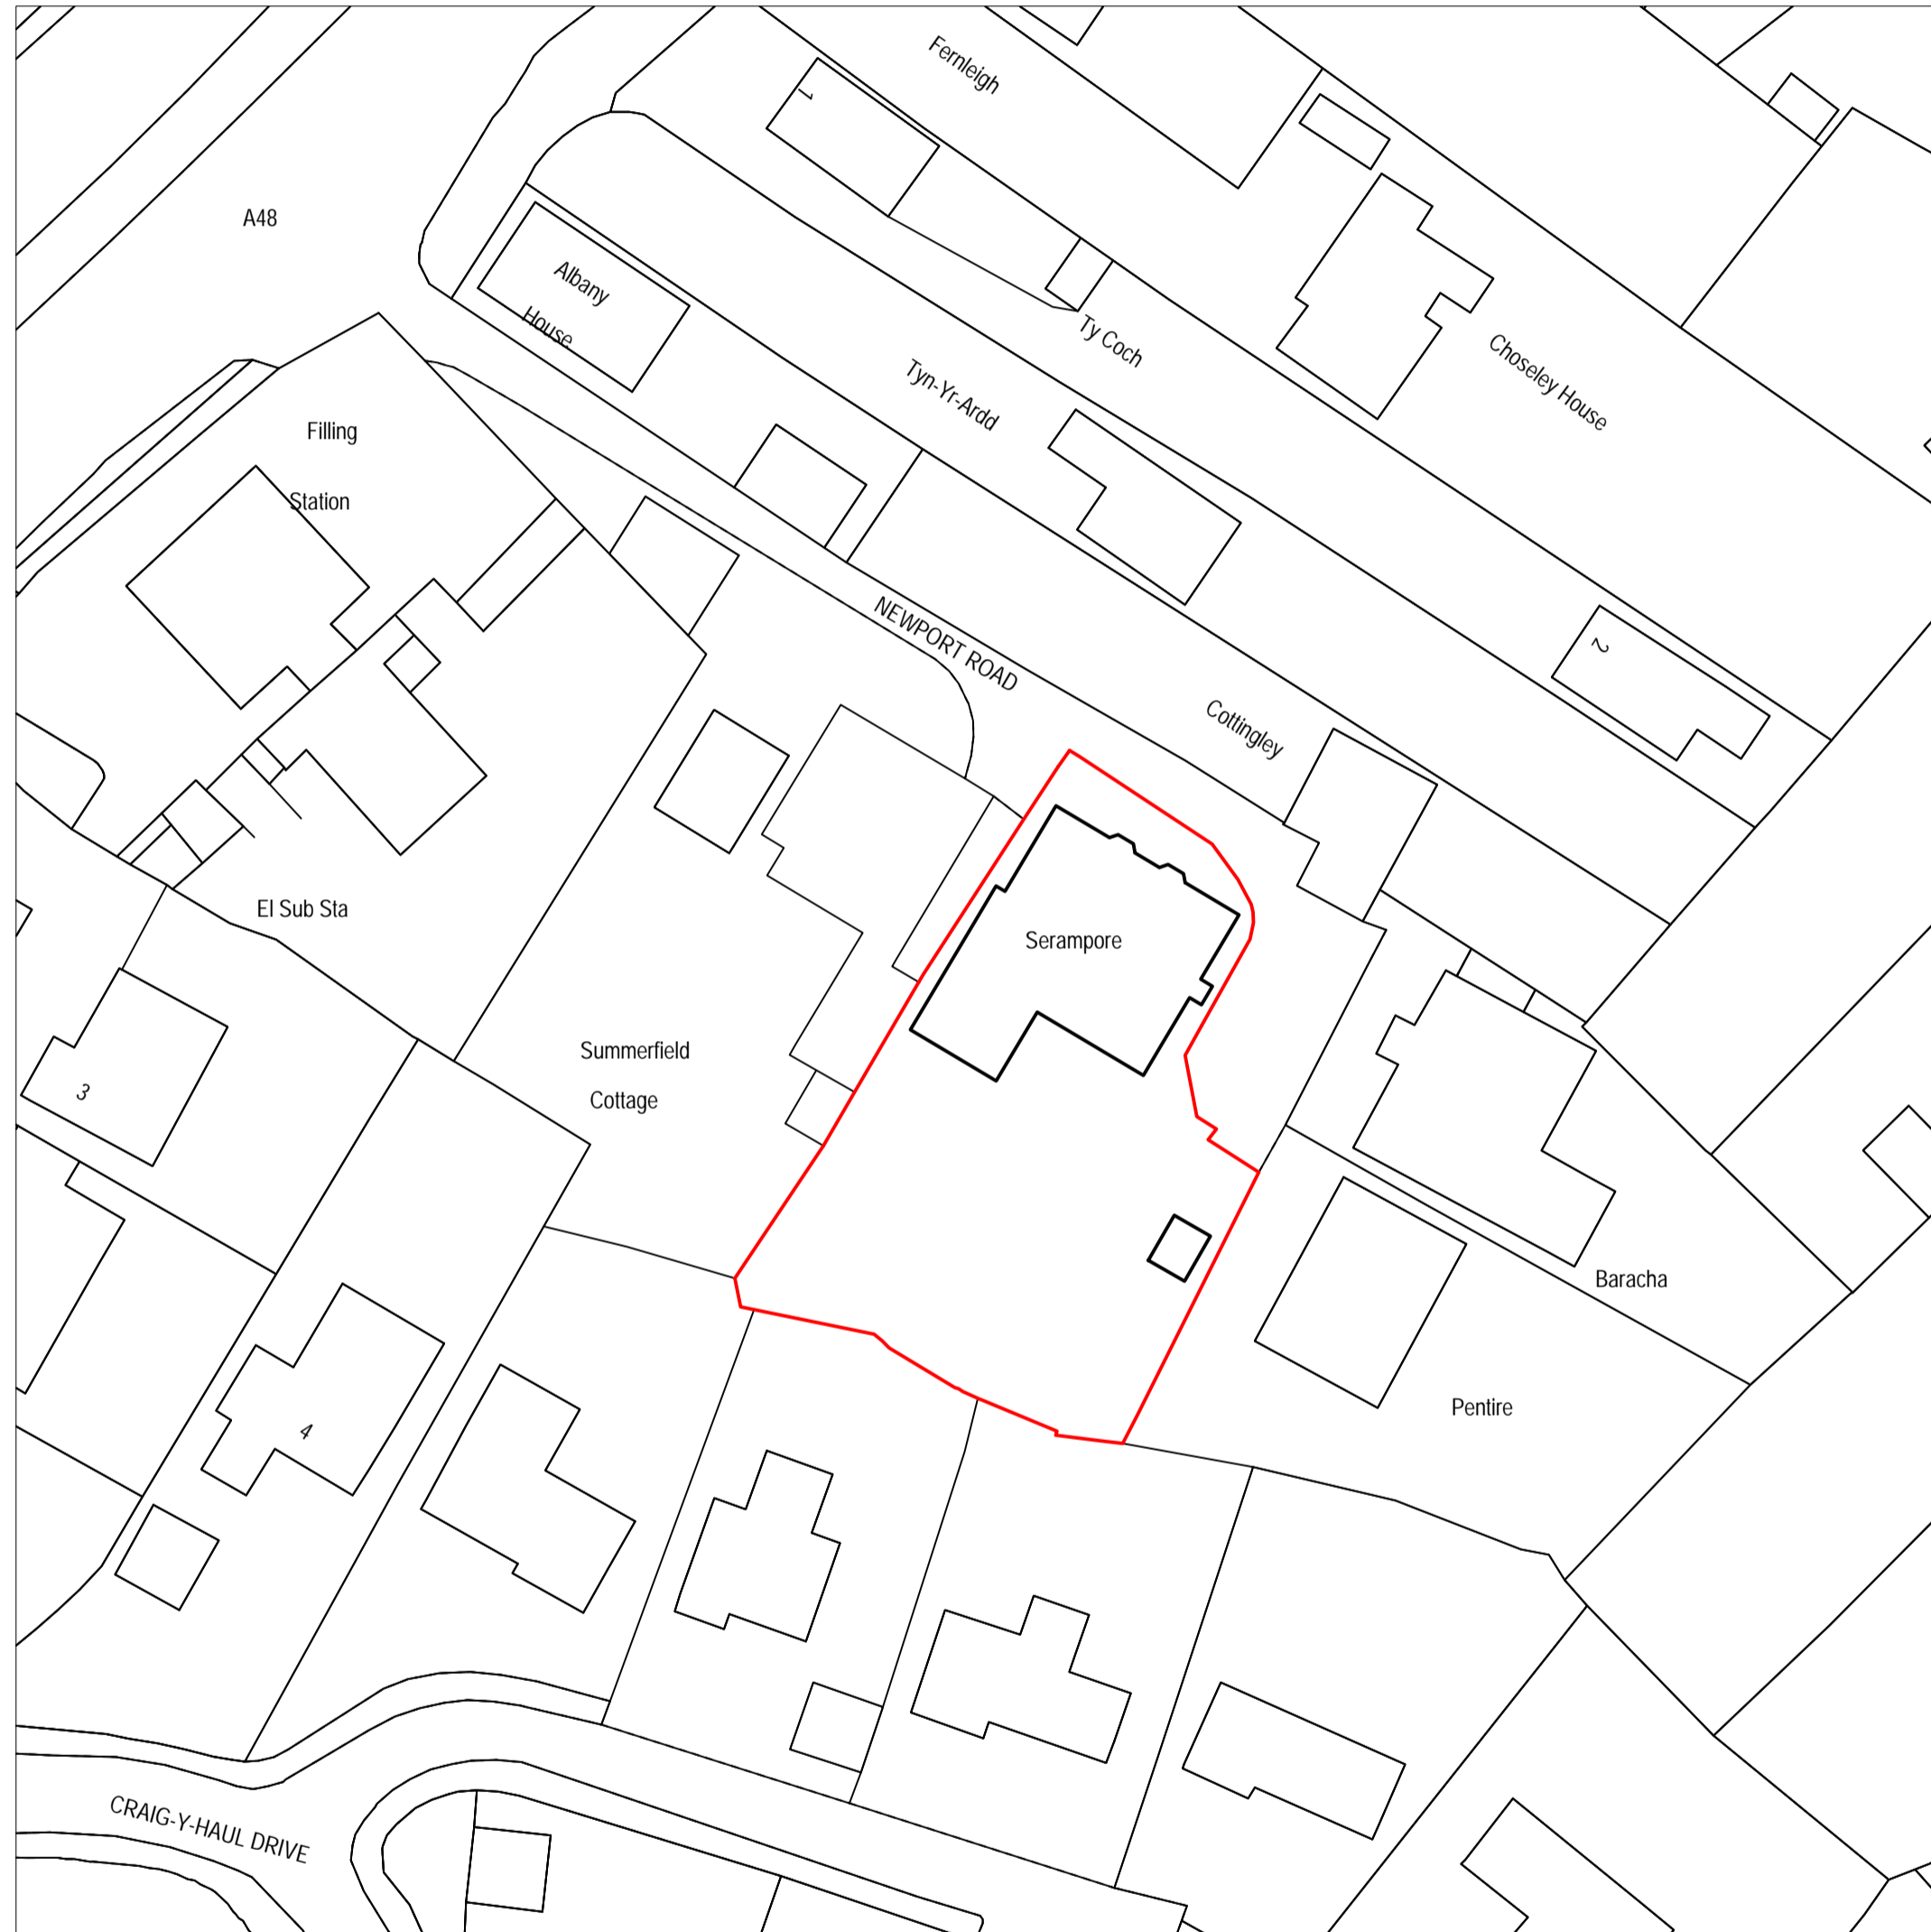

Location Plan
Scale 1:1250
© Crown Copyright and database rights 2024
OS 100047474

Existing Block Plan
Scale 1:500
© Crown Copyright and database rights 2024
OS 100047474

Proposed Block Plan
Scale 1:500
© Crown Copyright and database rights 2024
OS 100047474

ArkiPlan Architectural Ltd Enquiries@ArkiPlan.co.uk
Lytchett House, 13 Freeland Park, Wareham Road, Poole, Dorset, BH16 6FA

Site	Serampore, Newport Road, Castleton, Cardiff CF3 2UR	Date	11.12.2024		
		Sheet	24-2354	D01	REV 0
		Job	Flat Conversion		
Title Number	CYM323694	Scale	1:500, 1:1250 @A1, 1:1000, 1:2500 @A3		
		Title	As Shown		